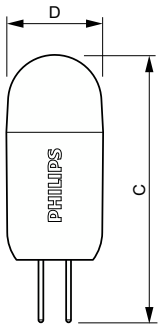

### Product data

General Information		Power Consumption	
Cap-Base	G4 [G4]	Lamp Current (Nom)	290 mA
Nominal lifetime	15,000 hour(s)	Wattage Equivalent	20 W
Switching Cycle	50,000	Starting Time (Nom)	0.5 s
Lighting Technology	LED	Warm-up time to 60% light	0.5 s
EU RoHS compliant	Yes	Power Factor (Fraction)	0.5
		Voltage (Nom)	12 V
Light Technical		Controls and Dimming	
Color Code	830 [CCT of 3000K]	Dimmable	No
Luminous Flux	200 lm	Mechanical and Housing	
Color Designation	White (WH)	Bulb Shape	Capsule
Correlated Color Temperature (Nom)	3000 K	Approval and Application	
Luminous Efficacy (rated) (Nom)	100 lm/W	Energy Consumption kWh/1000 h	3 kWh
Color Consistency	<6	Product Data	
Color rendering index (CRI)	80	Order product name	CorePro LEDcapsuleLV 2-20W 830 G4
LLMF At End Of Nominal Lifetime (Nom)	70 %	Full product name	CorePro LEDcapsuleLV 2-20W 830 G4
Operating and Electrical			
Line Frequency	50 to 60 Hz		
Input Frequency	50 to 60 Hz		

## Dimensional drawing

Product	D	C
CorePro LEDcapsuleLV 2-20W 830 G4	9/16 inch	1-13/16 inch