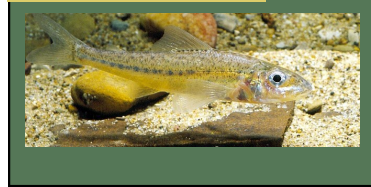

Ohio Lake Erie Shoreline Fish Community Survey

Fish Species

Shorthead redhorse

Silver chub

Silver redhorse

Smallmouth bass

Smallmouth buffalo

Spotfin shiner

Spottail shiner

Spotted sucker

Trout perch

Walleye

White bass

White crappie

White perch

White sucker