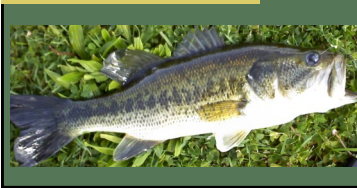

Mimic shiner