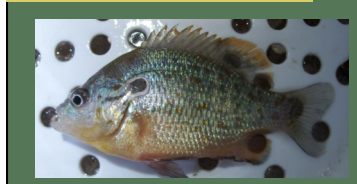

Bowfin

Brook silverside

Brown bullhead

Brown trout

Channel catfish

Common carp

Emerald shiner

Flathead catfish

Freshwater drum

Ghost shiner

Gizzard shad

Golden Redhorse

Ohio Lake Erie Shoreline Fish Community Survey

Fish Species

Golden Shiner

Goldfish

Greater redhorse

Green sunfish

Largemouth bass

Logperch

Longnose gar

Mimic shiner

Northern hogsucker

Northern pike

Orangespotted sunfish

Pumpkinseed sunfish

Quillback carpsucker

Rainbow smelt

Rainbow trout

Rock bass

Round goby

Sand shiner