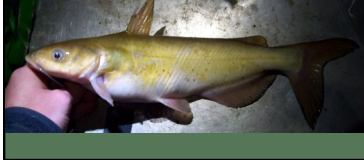

Ohio Lake Erie Shoreline Fish Community Survey

Fish Species

Bigmouth buffalo

Black bullhead

Black crappie

Black Redhorse

Bluegill

Bluntnose minnow

Bowfin

Brook silverside

Brown bullhead

Brown trout

Channel catfish

Common carp

Emerald shiner

Flathead catfish