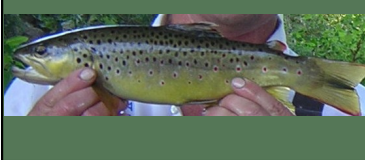

Ohio Lake Erie Shoreline Fish Community Survey

Fish Species

Bigmouth buffalo

Black bullhead

Black crappie

Black Redhorse

Bluegill

Bluntnose minnow

Bowfin

Brook silverside

Brown bullhead

Brown trout

Channel catfish

Common carp

Emerald shiner

Flathead catfish