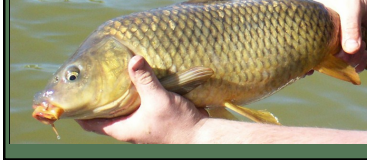

Ohio Lake Erie Shoreline Fish Community Survey

Fish Species

Bigmouth buffalo

Black bullhead

Black crappie

Black Redhorse

Bluegill

Bluntnose minnow

Bowfin

Brook silverside

Brown bullhead

Brown trout

Channel catfish

Common carp

Emerald shiner

Flathead catfish