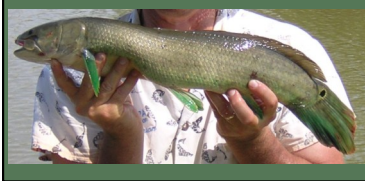

Ohio Lake Erie Shoreline Fish Community Survey

Fish Species

Bigmouth buffalo

Black bullhead

Black crappie

Black Redhorse

Bluegill

Bluntnose minnow

Bowfin

Brook silverside

Brown bullhead

Brown trout

Channel catfish

Common carp

Emerald shiner

Flathead catfish