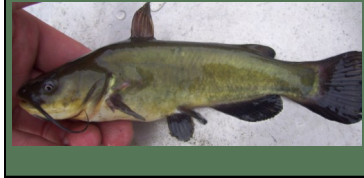

Ohio Lake Erie Shoreline Fish Community Survey

Fish Species

Bigmouth buffalo

Black bullhead

Black crappie

Black Redhorse

Bluegill

Bluntnose minnow

Bowfin

Brook silverside

Brown bullhead

Brown trout

Channel catfish

Common carp

Emerald shiner

Flathead catfish