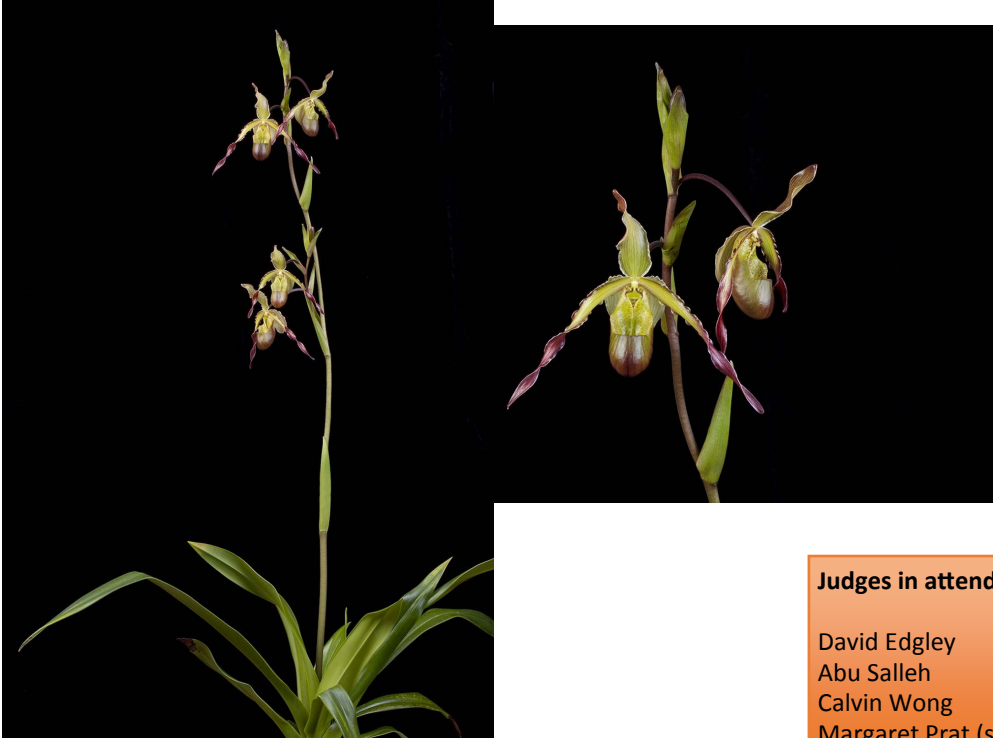

Photographer:

Alexey Tret'yakov

Phalaenopsis Lyndon Ever Emerald 'Montclair' AM/AOS 80pts
(Phal. Ho's Dreamy Emerald x Phal. Chong Mow Evergreen)
Exhibitor: Pat van Adrichem

Pacific Northwest Judging Centre

08 August 2015

Phragmipedium Sorcerer's Apprentice 'Vivienne'
AM/AOS 81pts (20152895)
(Phrag. longifolium x Phrag. sargentianum)
Exhibitor: Eugene Banziger

Judges in attendance:

David Edgley
Abu Salleh
Calvin Wong
Margaret Prat (student/probationer)

Photographer:

Judith Higham

What's In Bloom At The Muttart

July 2015

Cuitlauzina [Cu.] pendula

Commonly known as the pendent or drooping cuitlauzina; it is one of eight species that currently make up this genera named after the Mexican King cuitahuazin.