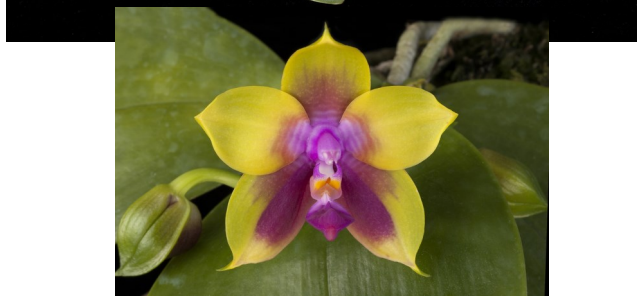

Pacific Northwest Judging Centre

13 June 2015