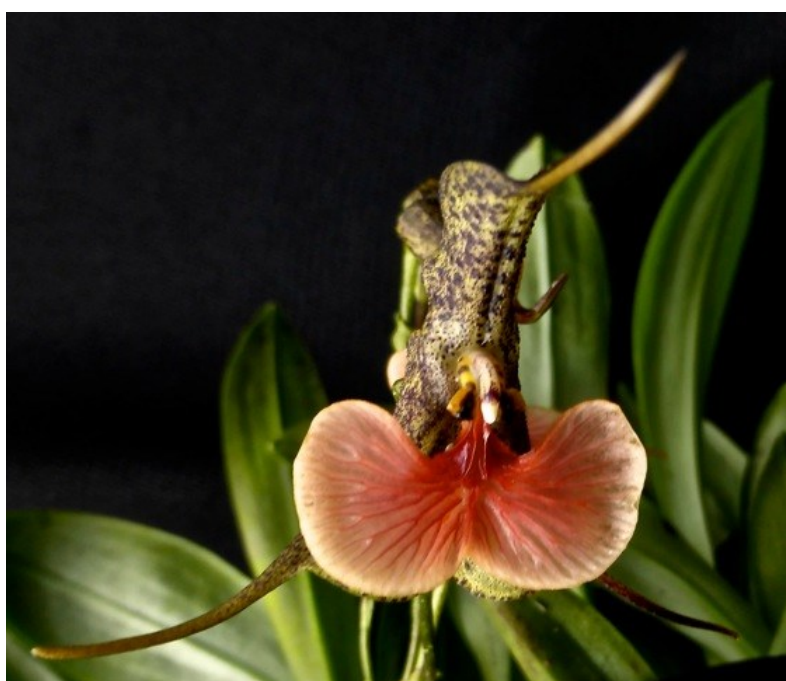

What's In Bloom At The Muttart

August 2015 (cont'd)

Dracula chestertonii

Named after Joseph Henry Chesterton (c.1840 – 26 January 1883) who was a plant collector sent by James Veitch & Sons and Henry Sander to search for orchids in South America with much success. On his final trip, he discovered a species of "Dracula orchid", *Dracula chestertonii*, which was named after him.

This orchid can be found in the Western Cordillera in the Departments of Antioquia, Valle del Cauca, and Chocó of Columbia. The plant produces a few single, fragrant [mushrooms] flowers borne in succession and held below the plant

This plant donated to the OSPF by Keith Day in 2004