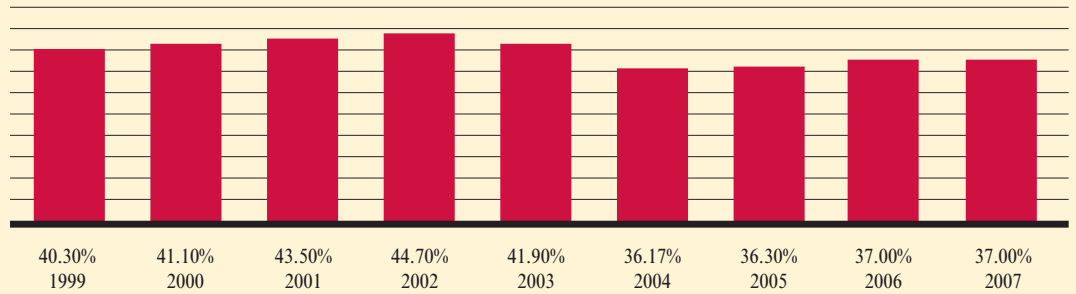

WABASH COLLEGE

Annual Fund Benchmarks

Alumni Participation

As of June 30, 2007

Annual Fund

As of June 30, 2007

WABASH COLLEGE

25 or More Years of Giving