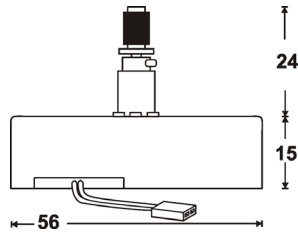

NATIONAL REEL MOTOR

Original VEM0212
Part No
Suit NV730,770
Code VM0212