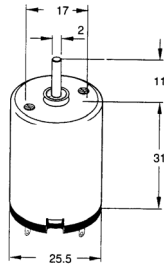

Sharp

SHARP LOADING MOTOR

Original RMOTM1049GEZZ
Part No
Suit VCA10X,30,103,
105,505,etc...
Code VM1049