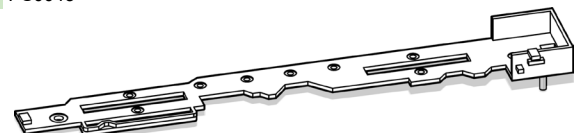

SHARP SLIDE PLATE

Original MSLIF0043GEZZ
Part No
Suit VCA111X
Code PS0043