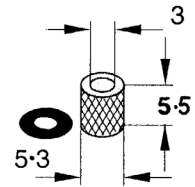

SHARP MOTOR PULLEY

Original NPLYV0121GEZZ
Part No
Suit MOTORS,
RMOTV1004GEZZ,
RMOTV1007GEZZ,
RMOTV1008GEZZ,
RMOTV1010GEZZ
Code MP121