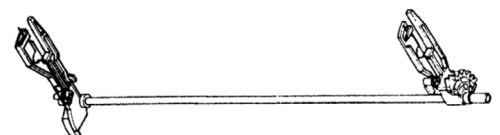

SAMSUNG LOADING SHAFT

Original 61043002500
Part No
Suit VB300 VB370, etc.
Code CH2500