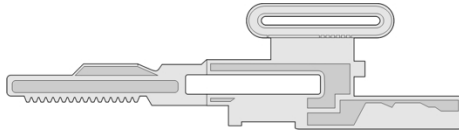

SAMSUNG LOAD SLIDE LEVER

Original Part No 66602603510
Suit VB300 VB370, etc.
Code LEV3510