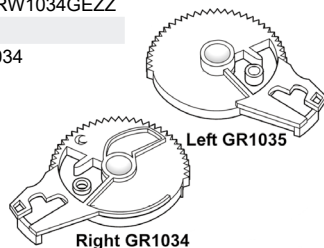

SHARP CASSETTE LOAD ARMS

Description Left Right
NGERW1035GEZZ NGERW1034GEZZ
Suit VCF18, 111, etc.
Code GR1035 GR1034

SHARP MID DRIVE MASTER CAM

Original NGERH1218GE00
Part No
Suit VCA36X VCA50X
and others.
Code GR2180