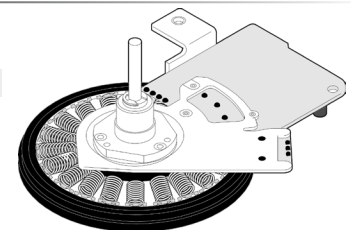

SHARP CAPSTAN MOTOR

Original RMOTN2020GEZZ
Part No
Suit VCA101X etc.
Code VM2020