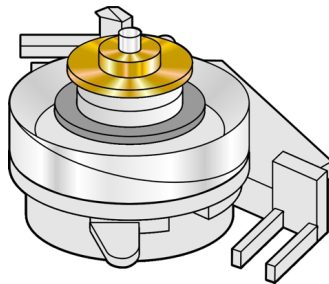

❑ Funai

FUNAI LOWER DRUM ASSEMBLY

NON-SOLDER TYPE

Original Part No 6004-09-01, Chassis V-3S
Models MV307, 316, 445, 450, VCR417, 9000, VGX815, 820, VR1900, VX4000
Suit VH142 / 143 (not inc.)
Code FU901