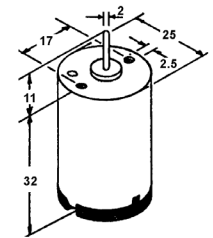

SHARP CAPSTAN MOTOR

Original RMOTN2055GEZZ
Part No
Suit VCA220, 270, VCA420, 470.
Code VM2055

SHARP DRUM MOTOR

Original RMOTP1139GEZZ,
RMOTP1141GEZZ
Part No
Suit VCA220, 270, VCA420, 470.
Code VM1139

SHARP CAPSTAN MOTOR

Original RMOTN2067GEZZ
Part No
Suit VCA240, 290, VCA490.
Code VM2067

SHARP LOADING MOTOR

Original RMOTM1078GEZZ
Part No
Suit VCA220, 270, VCA420, 470.
Code VM1078

SHARP VIDEO HEAD MOTOR

Suits; VC381, VC383X,
VC384, VC385, VC386,
VC388, VC481, VC9300,
VC9700, VR501, VR502,
VR701, VR901

OEM RMOTP1047GEZZ
Code VM1047

SHARP VIDEO MOTOR

OEM RMOTP1055GEZZ
Suits VC8300X, VCA270,
VCH680, VCH900
Code VM1055

SHARP DRUM MOTOR

Original RMOTP1077GEZZ
Part No
Suit VC581, 2, 3, VC6826V3
and others.
Code VM1077

SHARP LOADING MOTOR

Original RMOTM 1029 GEZZ,
RMOTM 1034 GEZZ
Part No
Suit Many models eg.
VCA500 series
Code VM6158

USED IN MANY BRANDS, DAEWOO,
DEITRON, TEMPEST,...

SHARP DRUM MOTOR

Original RMOTP1092GEZZ,
RMOTP1084GEZZ
Part No
Suit VCA101, 103, VCA502,
VCD801, VR6443, etc.
Code VM1092

SHARP REEL MOTOR

Original RMOTV1007GEZZ
Part No
Suit ORION
Code VM2122

BRASS PULLEY

Original NPLYV0121GEZZ
Part No
Code MP121

SHARP DRUM MOTOR

To suit MANY VCA,
VCD & VCH series.
Philips VR6349.

Original RMOTP1096GEZZ
Part No
Code VM1096

SHARP DRUM MOTOR

Original RMOTP1102GEZZ,
RMOTP1107GEZZ
Part No
Suit VCA10X etc.
Code VM1107