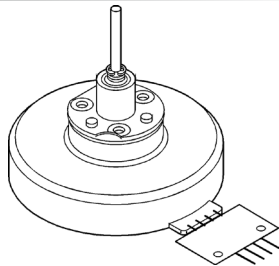

JVC CAPSTAN MOTOR

Original Part No	Suit	Code
PU58635V	HR-D160, 170, 171, 180, 210, 211, 217, 227, 230, 310, 320, 321, 370, 430, 470, 500,etc.	VM5863