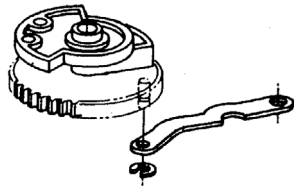

Video Repair Parts

AKAI LOADING GEAR

Original VT780025
Part No
Suit VS1,2,3,4 VS5,6,8
Code GR7800