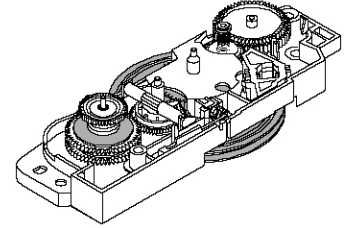

HITACHI MECHANISM

Suit VTM740
Code MEC7874

HITACHI CLEANING ROLLER

Original 7472125
Part No
Suit VTM598E
VTM838E
Code RL2125