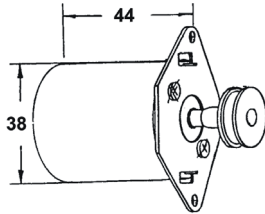

## JVC MOTOR

Original Part No	Suit	Code
PU55371V	HRD110,111,HRD120, ,121,225,GE8100,930 0,N830,831,833,RV36 0,310,etc.	VM5371