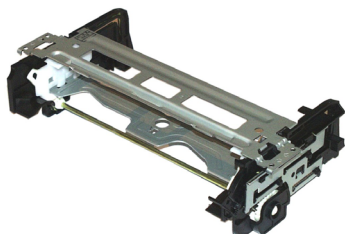

SHARP CASSETTE HOUSING

Original Part No CHLDX3081TEV2
Suit VCA220, 270, VCA420, 470.
Code CH3081