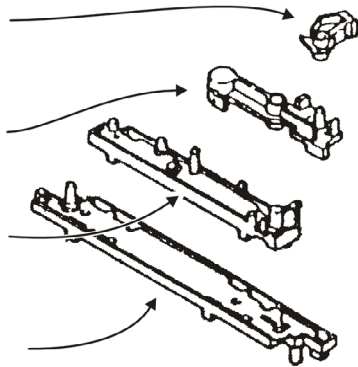

Funai / Teac / Palsonic

FUNAI HOOK TRIGGER

Original 8059-10-14
Part No
Code FU1014

FUNAI LEVER TRIGGER

Original 8059-10-13
Part No
Code FU1013

FUNAI PLATE BRAKE

Original 8059-10-11
Part No
Code FU1011

FUNAI ACTUATE BASE

Original 8059-10-09
Part No
Code FU1009

FUNAI WORM WHEEL ASSEMBLY

Original 8000-22-313
Part No
Code FU2313