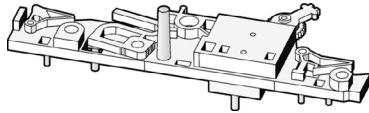

LG GOLDSTAR MECH

Original 321-397C
Part No
Suit AV66, RG20
Code MEC1397