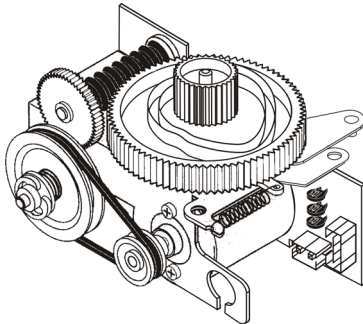

NEC MODE CAM ASSEMBLY

Inc.Motor.

Original 16185091
Part No
Suit Late 9000 &
DX1600,3000
Code MCA5091