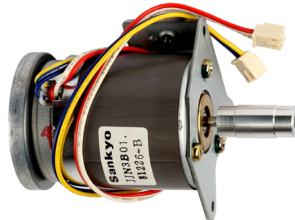

AKAI CAPSTAN MOTOR VS4

OEM BM347730
Suits VS4
Code VM3477

AKAI MOTOR BM352233

OEM BM352233
Suits VB711, VS6,
VS8, VS9,
VS12, VS15.
Code VM3522