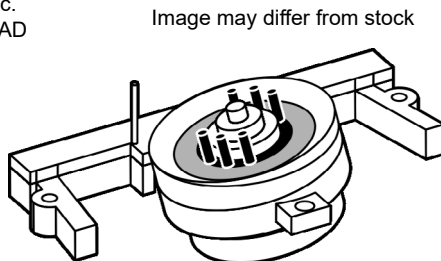

Image may differ from stock

❑ Servicing Tools and Accessories

UNIVERSAL HEAD EXTRACTOR TOOL

Hand tool designed for extracting video heads without damage to the drum assembly. Adjustable for various heads.

Code HT800