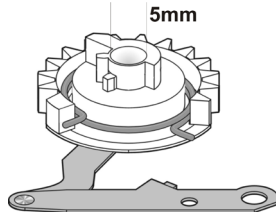

JVC LOADING ARM

Suit HRJ220,221, HRJ625,etc
Code PQ46337A-7