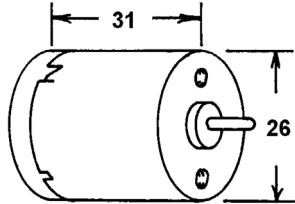

□ Mitsubishi

MITSUBISHI/AWA REEL MOTOR

Original 288P046010
Part No
Suit AV11,21,HS30,330,
Code VM6010

OEM 288P034010
Suits ATV10, ATV30,
HS303
Code VM8061

MITSUBISHI/AWA LOADING

Original 288P06701
Part No
Suit AV49,58,63,
AV337,411,
HS337,411, HSE10-70,
and more....
Code VM0244

MITSUBISHI LOADING MOTOR

Suit Many brands
and models.
Code VM6158

MITSUBISHI PULLEY

The plastic one is broken, replace it with this brass one. Requires glue, (14-36)

Original 631D581010
Part No
Suit HSMX Series.
Code PLY101

MITSUBISHI CAPSTAN MOTOR

Original 288P08904
Part No
Suit HSE17,27,HSE52,82.
Code VM8904

MITSUBISHI CAPSTAN MOTOR

Original 288P11701
Part No
Suit HSM34,HSM380V,HSMX2,
18,HSMX38
Code VM1701

□ NEC

NEC CAPSTAN MOTOR

Original VM2700
Part No
Suit VN20, DVR2700,
DVR4773
Code VM2700

NEC CAPSTAN MOTOR

Original 61308788-54, 079-
Part No V1-5015, 192-9197-
006
Suit DVR4773, VHR120,
1309,VN30, 32.
Code VM5015

NEC REEL MOTOR

OEM 4527V01100B,
6130170712, V01100B.
Suits M10, M20, VHR190,
VTCM10, VTCM20,
VTCM30, VTCM40.
Code VM2220

□ National

NATIONAL LOADING MOTOR

Original VEM0218
Part No
Suit NV250 NV280
NV450 NV470
NV870
Code VM0218

NATIONAL REEL MOTOR

OEM MYN13V5L
Suits NV300, NV340
Code VM1350

NATIONAL REEL MOTOR

Includes sleeve.

Original KFN56FB8A
Part No
Suit NV777,788
Code VM568

Rubber Sleeve only

Code VIT400