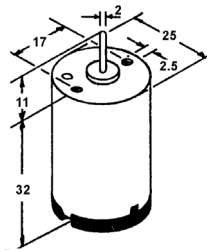

JVC LOADING MOTOR

Original Part No	PU60628-3-2, QAR0023-001
Suit	HRJ255, 455, HRJ655, 755.
Code	VM6158