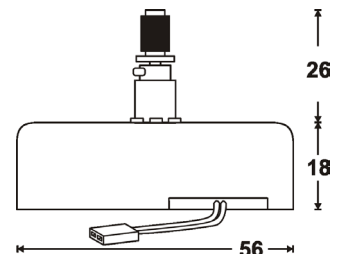

### NATIONAL REEL MOTOR

Includes sleeve.

Original KFN56FB8A  
 Part No  
 Suit NV777,788  
 Code VM568

Rubber Sleeve only

Code VIT400