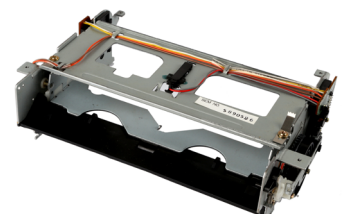

JVC CASSETTE HOUSING5

Original PUS25908D-101
Part No
Suit HR2200, HR2650
Code PUS25908

JVC CASSETTE HOLDER

Suit HR7700
Code PU20934A

□ Mitsubishi

MITSUBISHI CASSETTE HOUSING

Original 590A256020
Part No
Suit HSE11, HSM33, 57, HSM58, 68, HSM1000, HSMX1, X2.
Code CH5602

□ Panasonic

PANASONIC HOUSING

Suit NVG10 etc.
Equiv. VXA2562
Code VXA2450

PANASONIC DOOR KIT

Original VKF0225 & Spring
Part No VMB1171
Suit NV370, NV600, NV788, NV850, etc.
Equiv. VKF0225, VKF0266, VKF0335, VKF0336, VKF1715, etc.
Code VXA1806

PANASONIC CASSETTE HOLDER

Suit NVSD10, NVF65, 66, 20, 30, 70, 90
Equiv. VXA3832
Code VXA4661 VXA3840

PANASONIC SIDE PLATE

Includes opener lever VXL2250

Suit NVSD10A, NVSD20A, NVSD30A
Code VXA4660

PANASONIC SIDE PLATE

Suit NVSD10A, NVSD20A, NVSD30A
Code VXA4806

PANASONIC SHAFT ASSEMBLY

Suit NVSD10A, NVSD20A, NVSD30A
Code VXP1339

PANASONIC SIDE PLATE

Suit NVL20, 25, NVG25, NVJ45, 'G' Mech 28, 'G' Mech etc.
Type 6 Pin 2+5 Pin 6+4 Pin
Code VXA4076 VXA3015 VXA4468

PANASONIC SHAFT

Suit NVG33, NVH75, etc.
Equiv. VXP0987
Code VXP0851

□ Samsung

SAMSUNG CASSETTE HOUSING

Original 61227004705
Part No
Suit VB520, 900, Akai VS200, Tempest TE900H
Code CH0900

SAMSUNG CASSETTE HOUSING

Original 62052-0004-02
Part No
Suit VB300, VB370, VB3260, etc.
Code CH4020

SAMSUNG CASSETTE HOUSING

OEM 66122-700-493
Suits TE90H, VB711, VB8220, VB970, VS11, VS12
Code CH4930