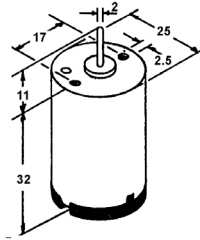

MITSUBISHI LOADING MOTOR

Suit Many brands
and models.
Code VM6158