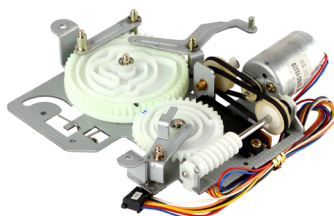

SAMSUNG MOTOR ASSEMBLY

Entire loading motor mechanism supplied

OEM 65292600310,
D8-NR2A,
N8NR2A
Suits PB981R, TE77R
Code VM0310