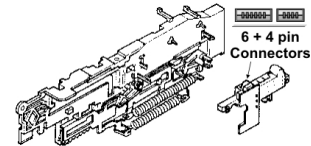

Original PCB#
Part No VEP00R12
Suit NVJ45, etc.
Code VXA4468

PANASONIC SIDE PLATE

Suit NVSD10A,
NVSD20A,
NVSD30A
Code VXA4806