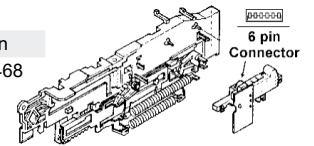

PANASONIC SIDE PLATE

Suit NVL20, 25, NVG25, NVJ45, 'G' Mech 28, 'G' Mech etc.
Type 6 Pin 2+5 Pin 6+4 Pin
Code VXA4076 VXA3015 VXA4468