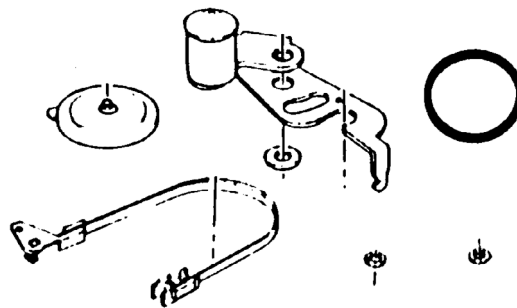

- PQM30003-20 BELT(D=19mm)
- PQM30017-28 SLIT WASHER
- PQM30017-5 SLIT WASHER X2
- PQ41948A TENSION BAND
- PQ42006B P'ROLLER & ARM
- PU58645-1-4 IDLER ARM

ORIGINAL JVC OVERHAUL KIT

Suits HRD540, HRD580, HRD860, HRD92MS, HRD960, VR6935, VR6943, VR6965, VR6975

Code PTU96082