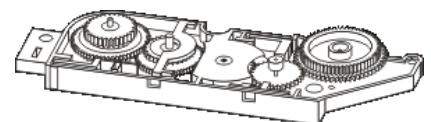

NEC MECHANISM

Original 97SB335300
97SA462900
Part No
Suit VN20
Code MEC5300