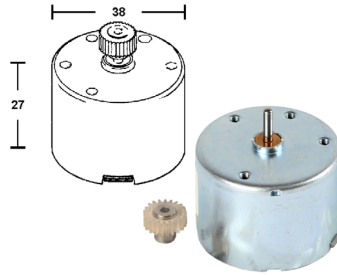

□ Mitsubishi

MITSUBISHI/AWA REEL MOTOR

Original 288P046010
Part No
Suit AV11,21,HS30,330,
Code VM6010

OEM 288P034010
Suits ATV10, ATV30,
HS303
Code VM8061

MITSUBISHI/AWA LOADING

Original 288P06701
Part No
Suit AV49,58,63,
AV337,411,
HS337,411, HSE10-70,
and more....
Code VM0244