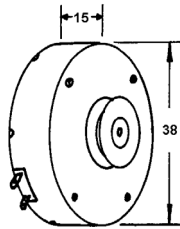

NATIONAL LOADING MOTOR

Original VEM0211
Part No
Suit NV250, 280, 450, 730, 770, 870, etc.
Code VM0211