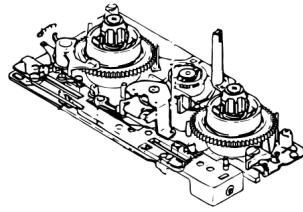

## SHARP ARM

Original MARMP0032GEZZ  
 Part No  
 Suit 600 series.  
 Code ARM32