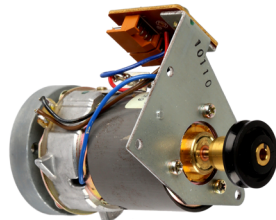

NATIONAL CAPSTAN MOTOR

Suits Unknown
Code VEM0116

NATIONAL PANASONIC MOTOR

OEM VEK7236
Suit NVFJ, NVHD, NVSJ...
Code VEM0715