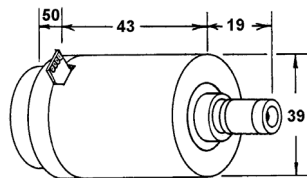

NATIONAL CAPSTAN MOTOR

Original MAX13V9LP
Part No
Suit NV600 etc.
Code VM1390