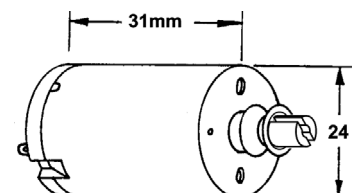

JVC LOADING MOTOR

Original Part No	Suit	Code
PQ41996A, PQ41996B, PU60437	HRD230, 320, HRD370, 430.	VM4199