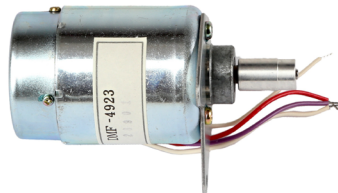

AKAI LOADING MOTOR

Original BM-348088,
Part No MMN-5C2RP
Suit VS1,3,4
VS6,8, etc.
Code VM2115