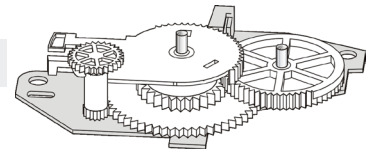

LG GOLDSTAR GEAR HOUSING

Original 321-232A
Part No
Suit GVH1290,
1291, GHV1296, 1910.
Code MEC3212