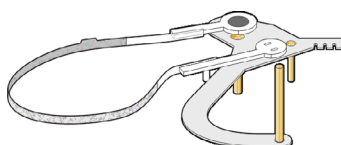

SONY TENSION BAND

Original X-3943-886-1
Part No
Suit SLVX812, SLVX822
Code TB8861