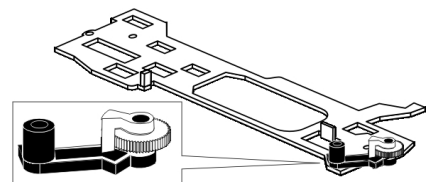

LG GOLDSTAR MECHANISM PLATE

Plate & idler
Original 256-218B
Part No
Code MEC2562