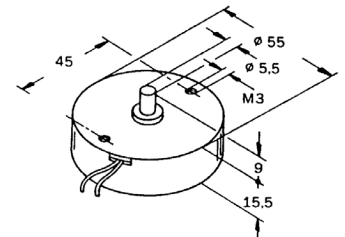

SHARP REEL MOTOR

Original RMOTV1007GEZZ
Part No
Suit ORION
Code VM2122