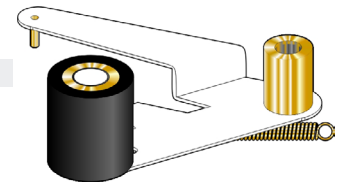

Daewoo

DAEWOO

Original Part No	97SB381800, 79TD3701
Suit	VN22,25, NEC, AWA, etc
Code	VPR185