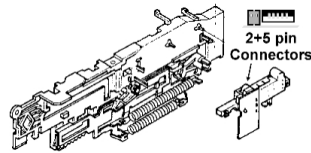

Suit NVG25, 28,
'G' Mech
Equiv. VMD918
NVH65, 75,
Code VXA3015