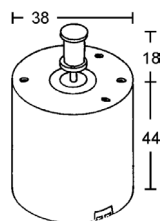

SHARP CAPSTAN MOTOR

Original RMOTP1059GEZZ
Part No
Suit MV740, VC100,488,
VC581,582,583,
VC584,585,5F3,
VR6441,6541,6940
Code VM1059