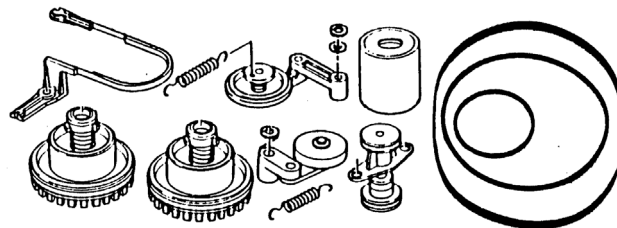

ORIGINAL JVC OVERHAUL KIT

Suit HR-7600, HR-7650,
HR-7655, GE
GEV8900, HMV
HV8000, RANK
RV350
Code PTU96097-2

PQM30003 BELT(D=46mm)
PU48941-2 BELT(D=29mm)
PU49164 BELT(D=88mm)
PQM30017-5 SLIT WASHER X2
PQM30017-6 SLIT WASHER X2
PU48907D REEL DISK
PU48907E REEL DISK
PU48967B IDLER ASSEMBLY
PU51367A PINCH ROLLER
PU51390A TENSION BAND
PU51402A TAKE UP IDLER
PU53462A TAKE UP CLUTCH

□ National Panasonic OEM

PANASONIC "G" MECHANISM PARTS KIT

Contains VXL1490, VXL1743,
VXP0878, VDG0597
VML1849, VMX1079, washers
and C rings. As the G mech
is very popular this kit will suit
many models eg.
NV-G20, 21, 22, 33, 40, NV-
D38, 48, FS1, H65, 75 etc, +
RTV740,560,etc.

Code
VUA4104KIT