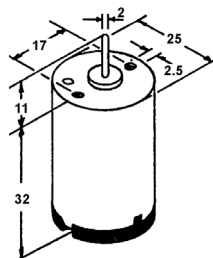

Funai / Teac / Palsonic

FUNAI TEAC PALSONIC LOADING MOTOR

Original 62D806511301
Part No
Suit MV3010, 3030, 3050,
MV4010, 6010,
Palsonic VCR9688
Code VM6158