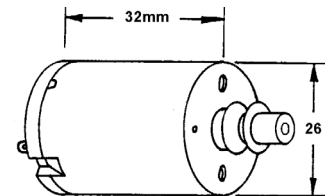

□ National

NATIONAL LOADING MOTOR

Original VEM0218
Part No
Suit NV250 NV280
NV450 NV470
NV870
Code VM0218

NATIONAL REEL MOTOR

OEM MYN13V5L
Suits NV300, NV340
Code VM1350

NATIONAL REEL MOTOR

Includes sleeve.

Original KFN56FB8A
Part No
Suit NV777,788
Code VM568

Rubber Sleeve only

Code VIT400