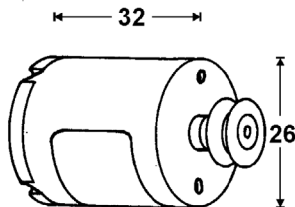

JVC MOTOR

Original Part No	Suit	Code
PQ40244A-2	HRD140 etc.	VM0244