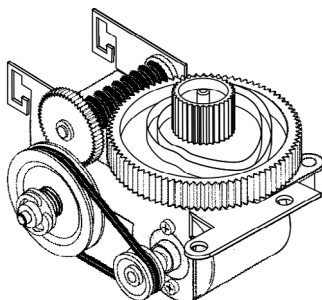

□ NEC

NEC LOADING GEAR

Original 16443362
Part No
Suit N901, 911,
etc.
Code GR3362

NEC REEL DRIVE ASSEMBLY

Original 16178173
Part No 16178179
Suit N901, 911
Code MEC8179

NEC MODE CAM ASSEMBLY

Inc.Motor.

Original 16185091
Part No
Suit Late 9000 &
DX1600,3000
Code MCA5091

NEC MODE CAM ASSEMBLY

Original 16179645
Part No
Suit N901
Code MCA9645

NEC MODE CAM ASSEMBLY

Inc. Motor.

Original 16179832
Part No
Suit N911 and
Early 9000
Code MCA9832

□ Panasonic

PANASONIC CLUTCH ASSEMBLY

Original VXP0265
Part No
Code VIA312

PANASONIC LOADING PULLEY

Suit NV250, NVG10,
NVH70, etc.
Code VDP0985

PANASONIC IDLER

Original VXP0245
Part No
Suit NV8400,
NV8600,
NV8610.
Code VIA308

PANASONIC IDLER

Original VXP0329
Part No
Suit NV2000
NV3000
Code VIA316

PANASONIC IDLER

Original VXP0331
Part No
Suit NV2000
NV3000
Code VIA320

PANASONIC IDLER

Original VXP0344
Part No
Suit NV7000
NV7200
Code VIA328

PANASONIC SUPPLY GEAR

Suit NV100
Code VXP0402