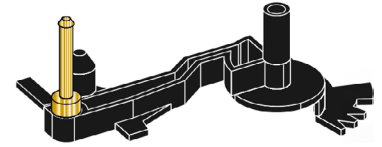

JVC GUIDE ARM

Suit HRJ220, 221,
HRJ625, etc.
Code PQ46325B