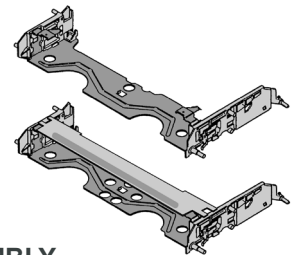

PANASONIC CASSETTE HOLDER

Suit NVSD10, NVF65,
20, 30 66, 70, 90
Equiv. VXA3832
Code VXA4661 VXA3840