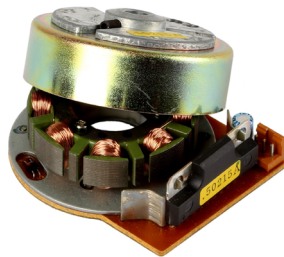

SHARP VIDEO HEAD MOTOR

Suits; VC381, VC383X,
VC384, VC385, VC386,
VC388, VC481, VC9300,
VC9700, VR501, VR502,
VR701, VR901

OEM RMOTP1047GEZZ
Code VM1047