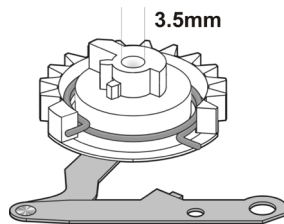

JVC/PHILIPS LOADING ARM - TAKE 2

Original Philips 4822-402-10625,
Part No Many models.
Code ARM625