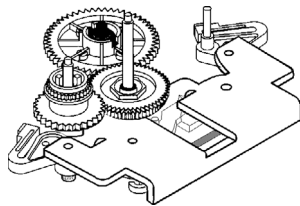

LG GOLDSTAR COMPLETE ASSEMBLY

Original 321-256A
Part No
Code VIA1256