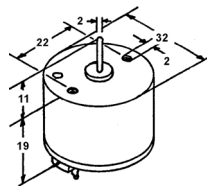

□ Motors

□ Akai

SAMSUNG / AKAI VIDEO HEAD MOTOR

OEM 64769052057
Suits VB520, VB711, VP2,
VS11, VS12, VS200,
VSP3
Code VM2057

AKAI PC DRUM MOTOR BLOCK

Original BM-M3223A020A
Part No
Suit VS105,112,
VS115,116,
VS165, etc.
Code VM3223

Original BM-M3224A020A,
Part No BM-M3224A5010
Suit VS240
Code VM3224

AKAI DRUM MOTOR BLOCK

Original BM-M3225A501A,
Part No BM-M3225A020A
Suit VS35 VS965
Code VM3225

AKAI CAPSTAN MOTOR VS4

OEM BM347730
Suits VS4
Code VM3477

AKAI MOTOR BM352233

OEM BM352233
Suits VB711, VS6,
VS8, VS9,
VS12, VS15.
Code VM3522

AKAI LOADING MOTOR

Original BM-348088,
Part No MMN-5C2RP
Suit VS1,3,4
VS6,8, etc.
Code VM2115

AKAI LOADING MOTOR

Original BM433593N1
Part No
Suit VSG280, VSG2DPL
VSG765, 790, 875.
Code VM3593

AKAI DRUM MOTOR

Original 74680RB0004A,
Part No 743K000205-65
Suit VSG280, 480,
485. VSJ200,
416, VSJ700,
716.
Code VM0004

AKAI DRUM MOTOR

Original BM419324N2,
Part No BM419324N4,
SDV-0302A
Suit VSG705
VSG735
Code VM9324

AKAI MOTOR

Original BM733648J1
Part No
Suit VS66, VS53
Code VM3648

AKAI CAPSTAN MOTOR

BM419269N3
Suit VSG205, 317,
Code VM9269

BM42850N3

Suit VSG445,858,
Code VM2850

AKAI CAPSTAN MOTOR

Original BM-386236J1,
Part No DFX-67B3VVA1
Suit VS422,425,
VS465,756,
VSF10,12
Code VM3862

AKAI CAPSTAN MOTOR

Original BM-373098
Part No
Suit VS35
Code VM3730

AKAI CAPSTAN MOTOR

Original 4680RA0002A,
Part No B, 4680RA0003A
Suit VSJ200, 215,
411, VSJ416,
700, 711, 716.
GVC003A,
VHRVK210,
VN204, AC250,
450, 950, AF293,
493, 993
Code VM0002