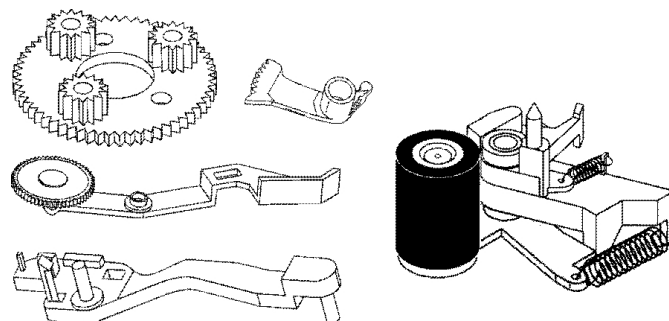

PANASONIC "G" MECH VIDEO MAINTENANCE PARTS KIT GENUINE

Suit NVD38, 48, NVF55,
65, 66, 70, 75, 77,
NVG33, 220, 300,
NVJ1, 10,11,30,35,45,
NVL10,15,20,P10,etc.
Code VUA4116KIT