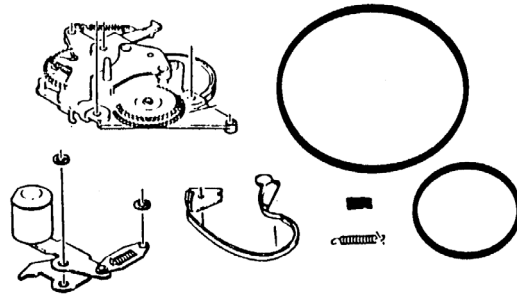

ORIGINAL JVC OVERHAUL KIT

Suit HR-D455, HR-D725, TOSHIBA V63

Code PTU96078-2

- PQM30003-10 BELT(D=55mm)
- PQM30003-14 BELT(D=30mm)
- PQM30017-12 SLIT WASHER X2
- PQM30017-8 SLIT WASHER
- PQ40252B-4 P'ROLLER & ARM
- PQ40262E TENSION BAND
- PU55822A-10 CASSETTE MECH.
- PQM30001-138 TENSION SPRING
- PQM30019-14 PAD

ORIGINAL JVC OVERHAUL KIT

Suit HR-D160, 171, HR-D180, HR-D211, 230, HR-D300, 320, HR-D321, 337, HR-D470, 530, HR-D750, HR-S5000 HR-S5500

Code PTU96079