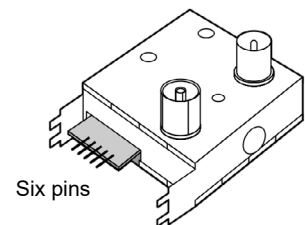

### DAEWOO / TEMPEST RF CONVERTER

Original MCB9VA0103  
Part No  
Suit DVR6158, 6358,  
VCR32, 52, 8025,  
TE99R, etc.  
Size 44x53x18mm  
Code RFVR0103

Six pins