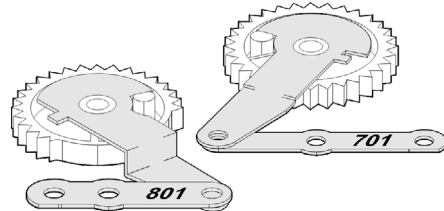

MITSUBISHI LOADING ARM

Original 592B04701-0	592B04801-0
Part No	
Suit HSM50,HSMX3,5,7,10,20	HSM50,HSMX3,5,7,10,20
Code ARM701	ARM801