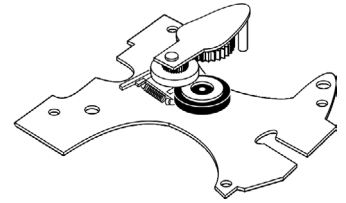

SANYO IDLER ASSEMBLY

Original 143-0-6627-01202 or
Part No 613-037-4677
Suit VCT5000
Code VIA514

SANYO IDLER ASSEMBLY

Original 613-037-4776
Part No
Suit M10, M20
Code VIA513