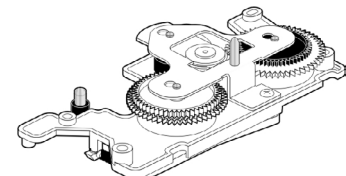

□ NEC

NEC REEL DRIVE ASSEMBLY

Original 16192683
Part No
Suit 9000 series,
DS6000, DX1600,
DX3000
Code MEC2683