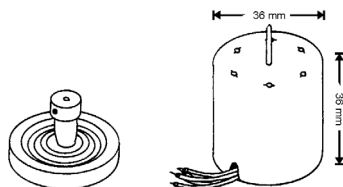

### SHARP CAPSTAN MOTOR

Includes pulley.

Original RMOTP1026GEZZ  
 Part No  
 Suit VC3300 and others.  
 Code VM1026