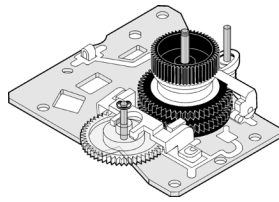

SONY CHASSIS BLOCK

Original A6739-084-A
Part No
Suit SLVX55
Code MEC9804