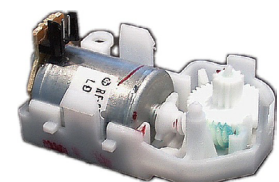

LG GOLDSTAR LOADING MOTOR / BRACKET

Original 4811R0011A
Part No
Suit AF293, 493,
993, AC250, 450,
950.
Code VM0011