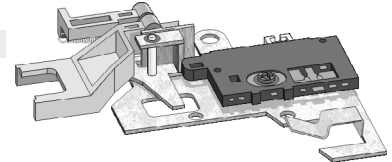

PANASONIC MODE SWITCH

Suit NVG30
Code VES0327