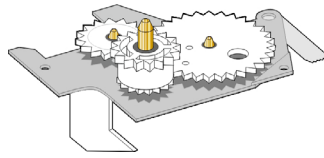

Video Repair Parts

SAMSUNG PINCH DRIVE

Supplied locked into alignment.

Original Part No 67179-0069-01
Suit VB300, etc.
Code GR6901