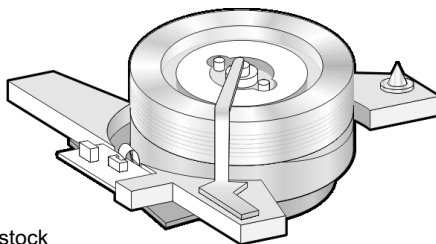

#### JVC COMPLETE DRUM ASSEMBLY

Upper and lower drum assembly with motor, etc.  
Suit HR-D170, 171, etc.

Code DRM170

Image may differ from stock