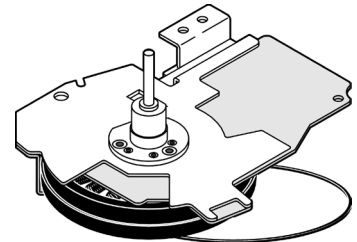

SHARP CAPSTAN MOTOR

Original RMOTN2001GEZZ,
RMOTN2003GEZZ
Part No
Suit VC772,781,782,785,78
6,787,793,VCA101,etc.
Code VM2001