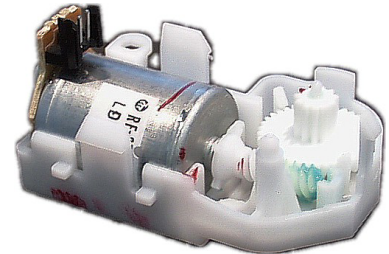

### LG GOLDSTAR LOADING MOTOR

Original Part No	414-051A
Code	VM4140

Also some Mitsubishi

### LG GOLDSTAR CAPSTAN MOTOR

Original Part No	414-108A
Suit	VCP100, 101, VCP105, 106,
Code	VM4141