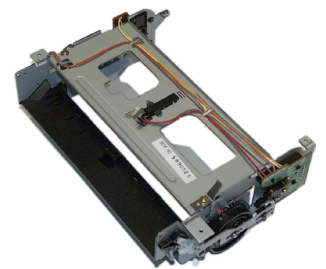

□ Samsung

SAMSUNG CASSETTE HOUSING

Original 61227004705
Part No
Suit VB520, 900, Akai VS200, Tempest TE900H
Code CH0900