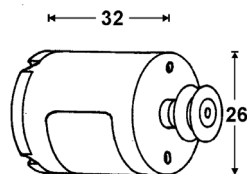

DAEWOO TEMPEST LOADING MOTOR

Original 97S8102000
Part No
Suit DVR6158, VCR32,
52, VCR8025,
TE970R, 99R...
Code VM0244