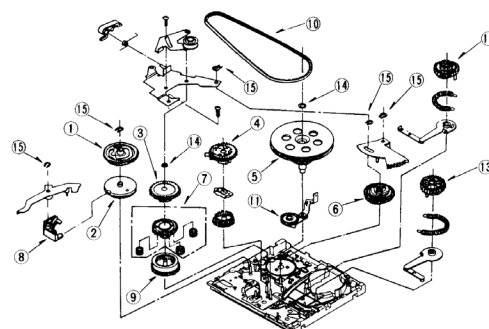

### PANASONIC "G" MECH VIDEO MAINTENANCE PARTS KIT GENUINE

Suit NVD38, 48, NVF55,  
65, 66, 70, 75, 77,  
NVG33, 220, 300,  
NVJ1, 10,11,30,35,45,  
NVL10,15,20,P10,etc.  
Code VUA4116KIT

ILLUSTRATION FROM BOX