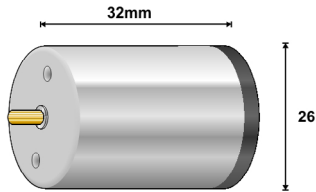

JVC LOADING MOTOR

Original Part No	PQ43676B-5
Suit	HRJ200, HRJ400
Code	VM6282