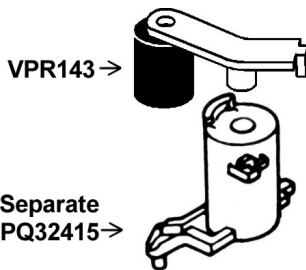

JVC / Philips

JVC PINCH ROLLER

Original PQ43558
Part No
Suit HRD520, 640, 830, HRDS5000, HRDX20EA, Philips VR3241, VR3275
Code VPR143