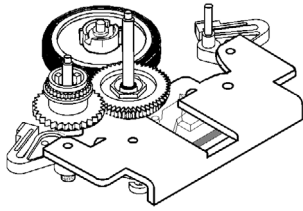

□ LG / Goldstar / NEC / Teac

LG GOLDSTAR COMPLETE ASSEMBLY

Original 321-149B
Part No
Code VIA1149