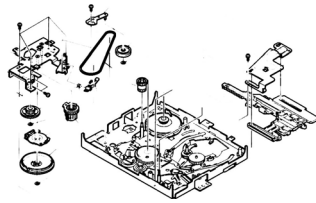

Video Repair Parts

SONY MECH

The following parts are from SONY mechanism to suit SLV7000, SLVT2000 SLVX315, 317, 325, SLVX327, 335, 425, SLVX427, 515, 517, SLVX522, 525, 527, SLVX825, 835, and maybe more we are unaware of!

SONY REEL DRIVE ASSEMBLY

Original Part No A-6739-102-A
Suit SLV, SLVT, SLVX Series
Code GIA9102