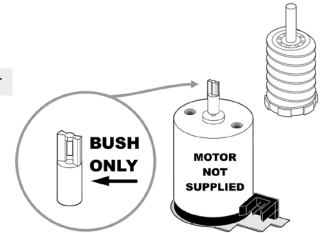

## PANASONIC PULLEY MOTOR COUPLING

As fitted to: VEM0427 Motor

Suit NVSD10, 20, etc.  
 Description Coupling Worm Gear  
 Code VDP1434 VDG0866