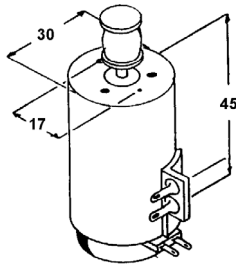

SHARP CAPSTAN MOTOR

Original RMOTP 1029 GEZZ
Part No
Suit VC381, VC383,
VC9100, VC9300
Code VM2127