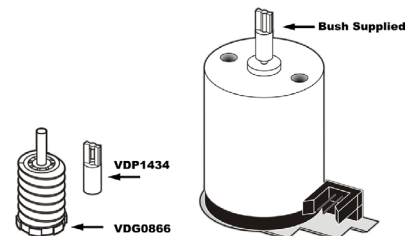

BUSH PULLY / WORM

Code VDP1434
VDG0866