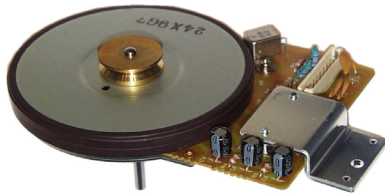

### SAMSUNG CAPSTAN MOTOR

Original 64769-053-330,  
Part No 64769-052-020  
Suit PB970, 971,  
PB972, TE90H.  
Code VM3330

### SAMSUNG TEMPEST CAPSTAN MOTOR

Original 64769052094,  
Part No 64769052095  
Suit PB980, 981,  
PB982, TE77R.  
Code VM2094

### SAMSUNG TEMPEST DRUM MOTOR

The motor only from  
above assembly

Original 64769052066  
Part No  
Suit PB980, 981,  
PB982, TE77R.  
Code VM1215