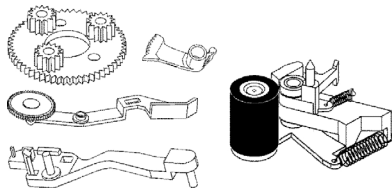

PANASONIC "G" MECHANISM PARTS KIT

Contains VXL1490,
VXL1743, VXP0878,
VDG0597, VML1849,
VMX1079, washers
and C rings.

Code VUA4104