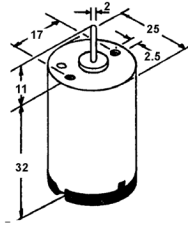

□ Panasonic

NATIONAL LOADING MOTOR

GENERAL PURPOSE LOADING MOTOR

Original 288P04401
Part No
Suit Many brands and models.
Code VM6158

NATIONAL LOADING MOTOR

Original VEM0242
Part No
Suit NV-G7 & others.
Code VM0242