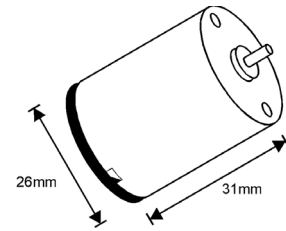

LG / Goldstar

LG GOLDSTAR LOADING MOTOR

Original Part No	414-051A
Code	VM4140

Also some Mitsubishi