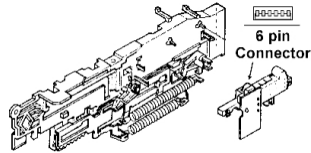

PANASONIC SIDE PLATE

Suit NVL20, 25,
'G' Mech
Code VXA4076