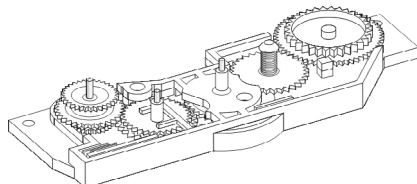

HITACHI CLUTCH ASSEMBLY

Original 6804834
Part No 6896954
Suit VTM728
Code MEC4834