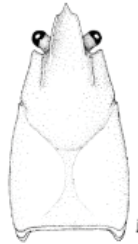

Procambarus gracilis
prairie crayfish

carapace
slab-sided

reddish
brown
color

more
robust
claws
with long
spurs

white
"eyebrows"

Cambarus diogenes
devil crayfish

carapace
more
rounded
than
prairie

claws
with
smaller
spur than
prairie

Procambarus acutus
White River crawfish

carapace
feels like
sandpaper

claws
very
slender

tail dark
with light-
colored
"V"

Orconectes immunis
calico crayfish

shield like
designs
on top of
carapace

spotted
claws on
males

tail with
chevrons

Fallicambarus fodiens
Digger Crayfish

Orconectes immunis
Calico Crayfish

- Tail with straight edged lines
- Rounded "snout"
- Robust chelae (claws)

- Tail with scalloped chevrons
- Pointed "snout"
- More slender chelae (claws)