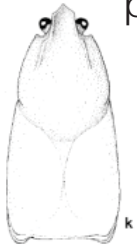

Procambarus gracilis
prairie crayfish

carapace
slab-sided

reddish
brown
color

more
robust
claws
with long
spurs

white
"eyebrows"

Cambarus diogenes
devil crayfish

carapace
more
rounded
than
prairie

claws
with
smaller
spur than
prairie

Procambarus acutus
White River crawfish

carapace
feels like
sandpaper

claws
very
slender

tail dark
with light-
colored
"V"

Orconectes immunis
calico crayfish

shield like
designs
on top of
carapace

spotted
claws on
males

tail with
chevrons

Fallicambarus fodiens
Digger Crayfish

Orconectes immunis
Calico Crayfish

- Tail with straight edged lines
- Rounded "snout"
- Robust chelae (claws)

- Tail with scalloped chevrons
- Pointed "snout"
- More slender chelae (claws)