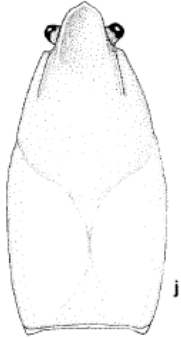

Procambarus gracilis
prairie crayfish

carapace
slab-sided

reddish
brown
color

more
robust
claws
with long
spurs

white
"eyebrows"

Cambarus diogenes
devil crayfish

carapace
more
rounded
than
prairie

claws
with
smaller
spur than
prairie

Procambarus acutus
White River crawfish

carapace
feels like
sandpaper

claws
very
slender

tail dark
with light-
colored
"V"

Orconectes immunis
calico crayfish

shield like
designs
on top of
carapace

spotted
claws on
males

tail with
chevrons

Fallicambarus fodiens
Digger Crayfish

Orconectes immunis
Calico Crayfish

- Tail with straight edged lines
- Rounded "snout"
- Robust chelae (claws)

- Tail with scalloped chevrons
- Pointed "snout"
- More slender chelae (claws)