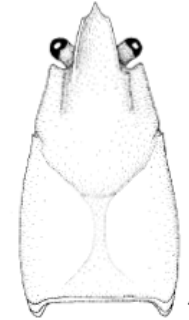

Procambarus gracilis
prairie crayfish

carapace
slab-sided

reddish
brown
color

more
robust
claws
with long
spurs

white
"eyebrows"

Cambarus diogenes
devil crayfish

carapace
more
rounded
than
prairie

claws
with
smaller
spur than
prairie

Procambarus acutus
White River crawfish

carapace
feels like
sandpaper

claws
very
slender

tail dark
with light-
colored
"V"

Orconectes immunis
calico crayfish

shield like
designs
on top of
carapace

spotted
claws on
males

tail with
chevrons

Fallicambarus fodiens
Digger Crayfish

Orconectes immunis
Calico Crayfish

- Tail with straight edged lines
- Rounded "snout"
- Robust chelae (claws)

- Tail with scalloped chevrons
- Pointed "snout"
- More slender chelae (claws)