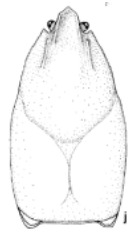

Procambarus gracilis
prairie crayfish

carapace
slab-sided

reddish
brown
color

more
robust
claws
with long
spurs

white
"eyebrows"

Cambarus diogenes
devil crayfish

carapace
more
rounded
than
prairie

claws
with
smaller
spur than
prairie

Procambarus acutus
White River crawfish

carapace
feels like
sandpaper

claws
very
slender

tail dark
with light-
colored
"V"

Orconectes immunis
calico crayfish

shield like
designs
on top of
carapace

spotted
claws on
males

tail with
chevrons

Fallicambarus fodiens
Digger Crayfish

Orconectes immunis
Calico Crayfish

- Tail with straight edged lines
- Rounded "snout"
- Robust chelae (claws)

- Tail with scalloped chevrons
- Pointed "snout"
- More slender chelae (claws)