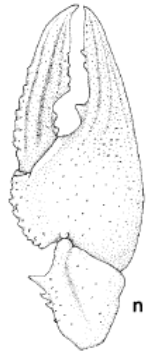

Procambarus gracilis
prairie crayfish

carapace
slab-sided

reddish
brown
color

more
robust
claws
with long
spurs

white
"eyebrows"

Cambarus diogenes
devil crayfish

carapace
more
rounded
than
prairie

claws
with
smaller
spur than
prairie

Procambarus acutus
White River crawfish

carapace
feels like
sandpaper

claws
very
slender

tail dark
with light-
colored
"V"

Orconectes immunis
calico crayfish

shield like
designs
on top of
carapace

spotted
claws on
males

tail with
chevrons

Fallicambarus fodiens
Digger Crayfish

Orconectes immunis
Calico Crayfish

- Tail with straight edged lines
- Rounded "snout"
- Robust chelae (claws)

- Tail with scalloped chevrons
- Pointed "snout"
- More slender chelae (claws)