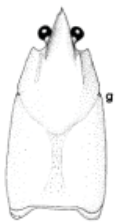

Procambarus gracilis
prairie crayfish

carapace
slab-sided

reddish
brown
color

more
robust
claws
with long
spurs

white
"eyebrows"

Cambarus diogenes
devil crayfish

carapace
more
rounded
than
prairie

claws
with
smaller
spur than
prairie

Procambarus acutus
White River crawfish

carapace
feels like
sandpaper

claws
very
slender

tail dark
with light-
colored
"V"

Orconectes immunis
calico crayfish

shield like
designs
on top of
carapace

spotted
claws on
males

tail with
chevrons

Fallicambarus fodiens
Digger Crayfish

Orconectes immunis
Calico Crayfish

- Tail with straight edged lines
- Rounded "snout"
- Robust chelae (claws)

- Tail with scalloped chevrons
- Pointed "snout"
- More slender chelae (claws)