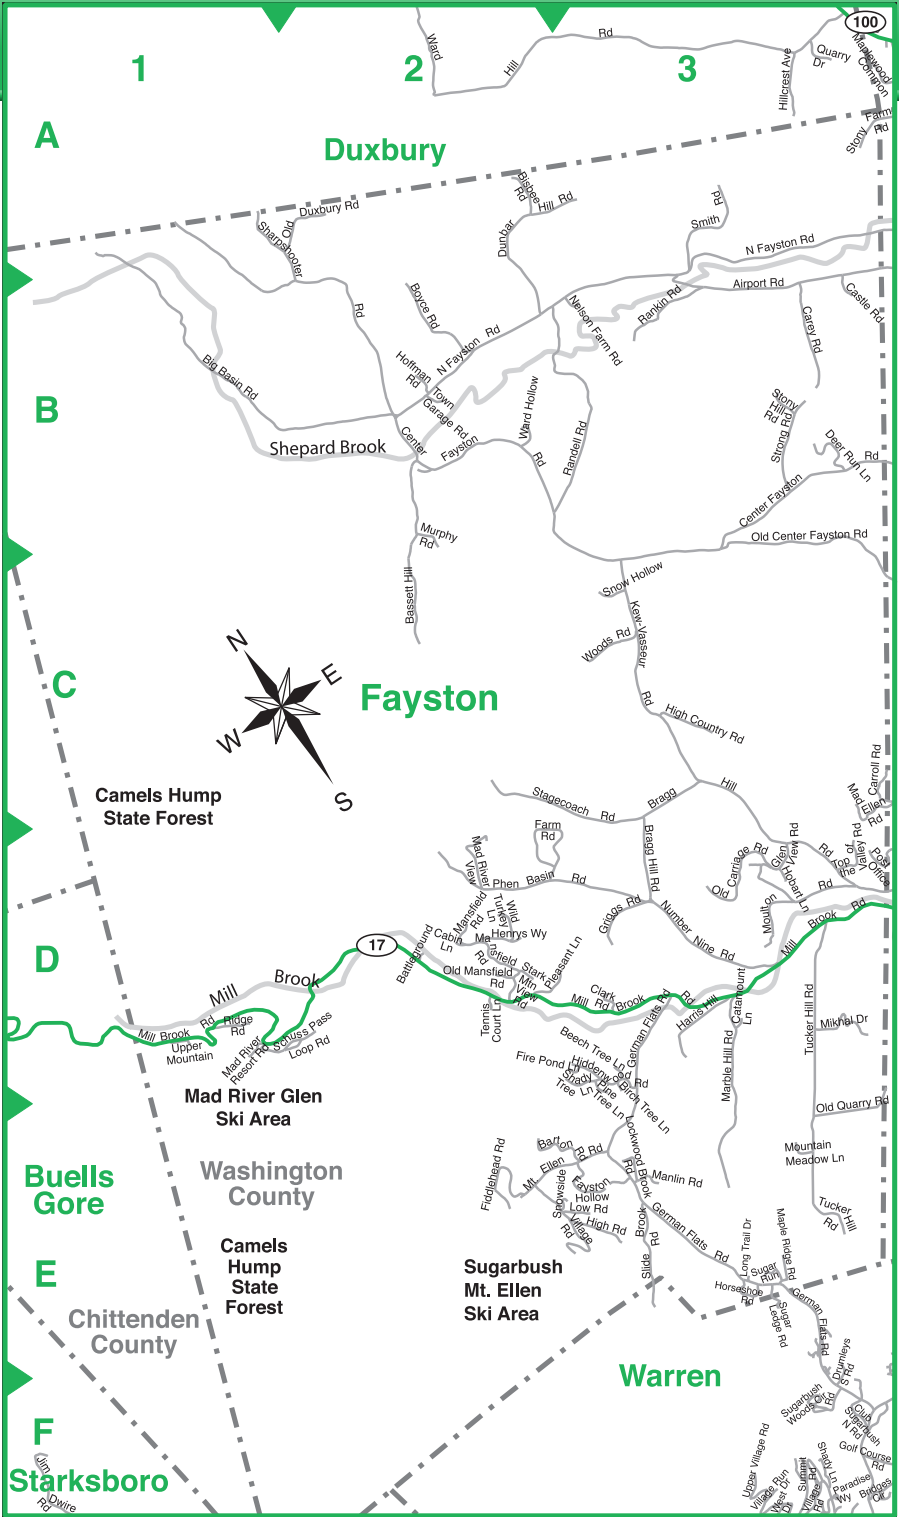

FAYSTON TOWN MAP