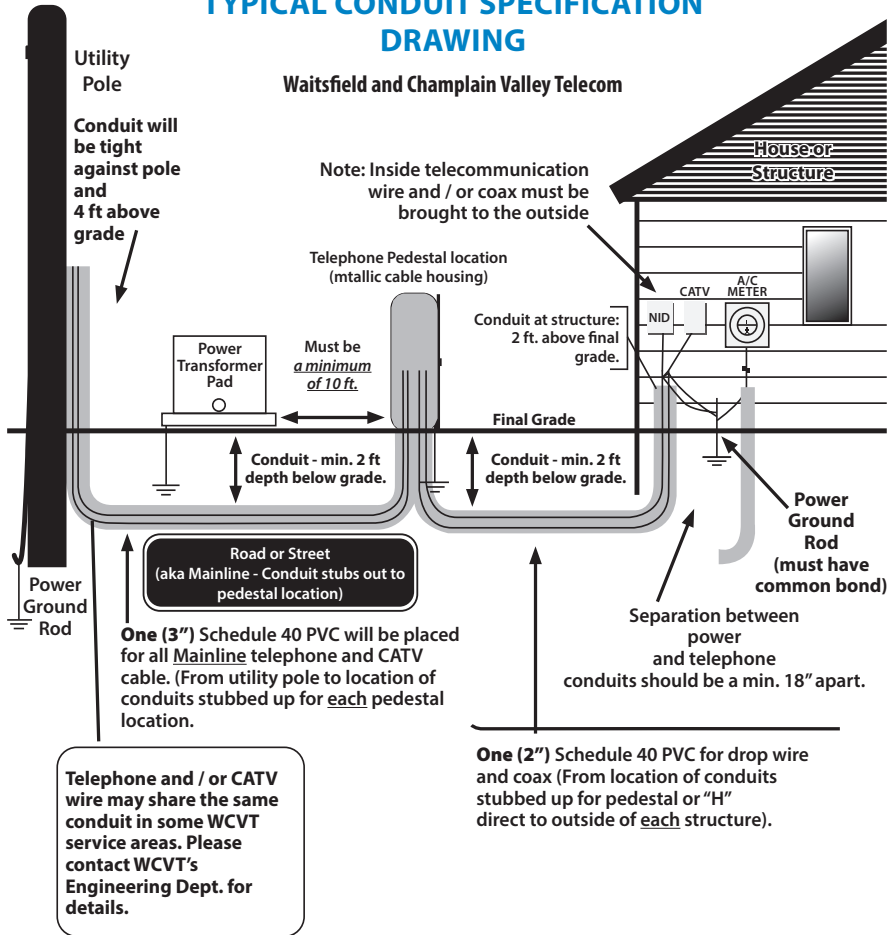

LINE CONSTRUCTION POLICY

(As set forth in Section 7.0 of Tariff #5, filed with the Vermont Public Service Board)*

Waitsfield and Champlain Valley Telecom (WCVT) will provide 500 feet of normal construction at no charge to customers. Beyond 500 feet the customer's cost is $1.75 a foot. NOTE: For existing customers requesting a change to their facilities, there will be construction charges associated with the change.

Waitsfield Cable will provide 1,300 feet of normal cable television (CATV) construction at no charge. Beyond 1,300 feet, the customer cost is $1.25 per foot. NOTE: For existing customers requesting a change to their facilities, there will be construction charges associated with the change.

If an additional customer utilizes any portion beyond 500 feet within three years of its construction, the original customer will receive a prorated refund. WCVT's Engineering Department handles all quotes for specific construction charges and rebates.

It is WCVT's Company Policy to comply with the National Electric and Safety Codes, as well as the specifications of the manufacturer's of cable, equipment and systems within the telecommunications industry.

In general, WCVT's construction is overhead, placed on jointly used power poles. The following specifications must be met if a customer requires buried service:

TYPICAL CONDUIT SPECIFICATION DRAWING