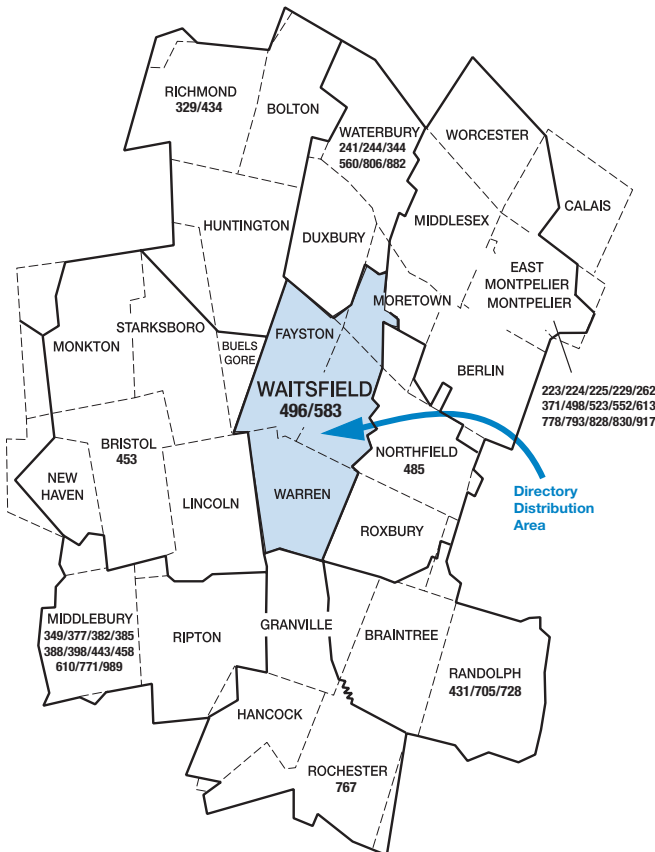

LOCAL SERVICE RATES

MONTHLY DIAL TONE RATE

RESIDENTIAL CUSTOMERS: $24.95* PER LINE MONTHLY

BUSINESS CUSTOMERS: $31.75* PER LINE MONTHLY

* Monthly rates exclusive of taxes and other governmentally sanctioned fees and charges. Includes: voice grade access to the Public Switched Network, unlimited minutes of local usage, access to Emergency Services (911), and toll limitation services to qualifying low-income customers.

LOCAL CALLING AREA

TELEPHONE DIRECTORY COVERAGE AREA

**The Mad River Valley towns of:
Fayston • Moretown • Waitsfield • Warren**

LOCAL CALLING AREA:

Mad River Valley: 496, 583

Bristol: 453

Middlebury: 349, 377, 382, 385, 388, 398, 443, 458, 610, 771, 989

Montpelier: 223, 224, 225, 229, 262, 371, 458, 498, 523, 552, 613, 771, 778, 793, 828, 830, 917

Northfield: 485

Randolph: 431, 705, 728

Richmond: 329, 434

Rochester: 767

Waterbury: 241, 244, 344, 560, 806, 882

MAKING LOCAL CALLS

To make a local call, you must dial the area code in making any call. This means, that you will need to dial 802 for all calls in Vermont, even for local ones.

See pages 26-27 for list of Vermont Exchanges