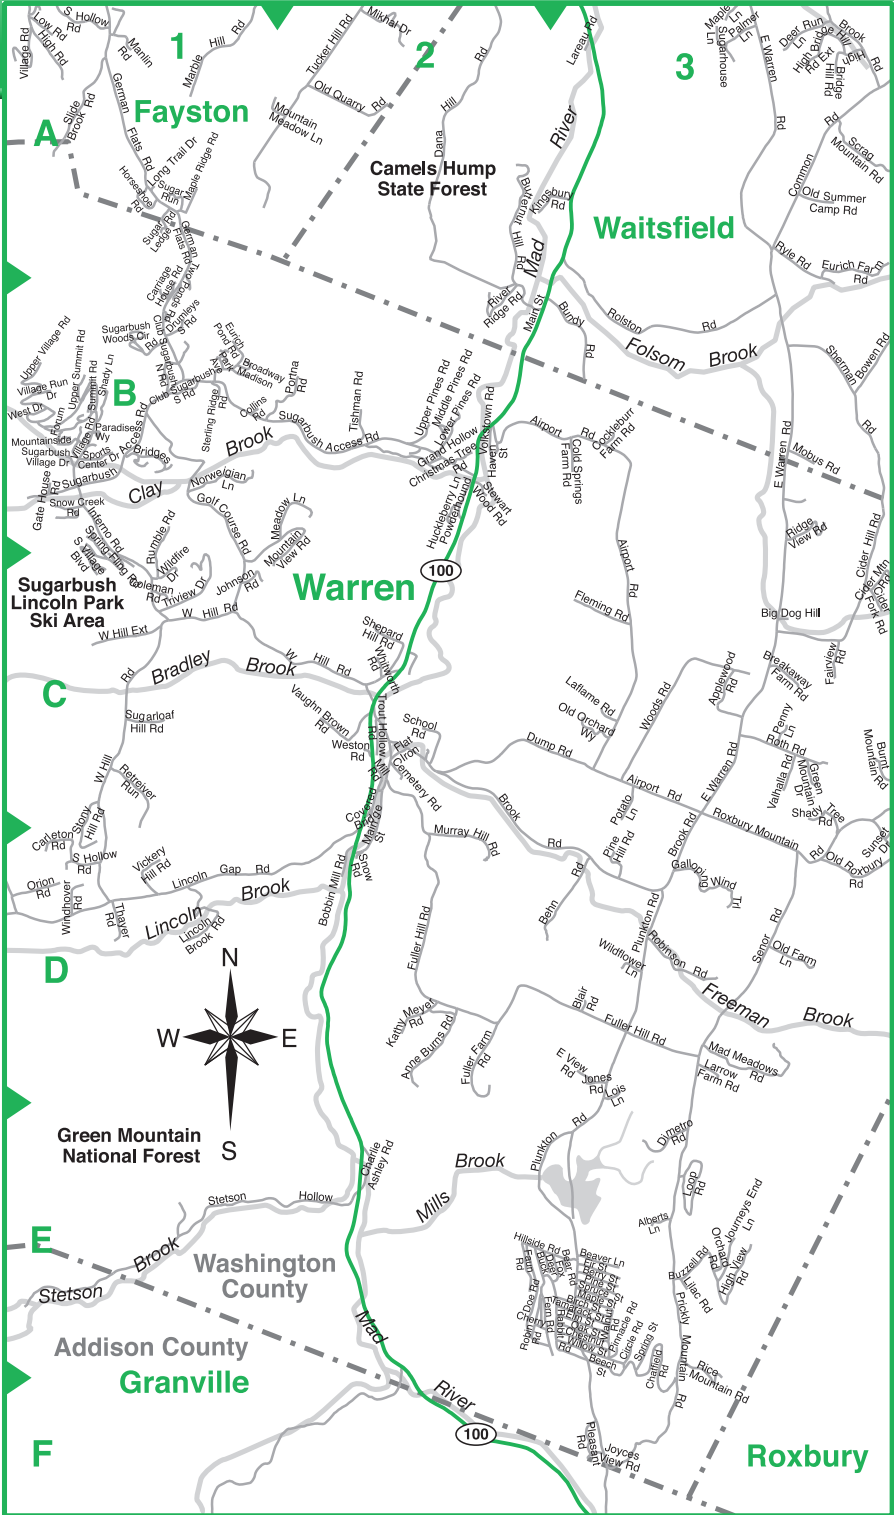

WARREN TOWN MAP