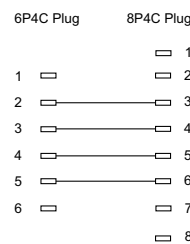

Goobay
Modularanschlusskabel

RJ45-Stecker (8P4C) > RJ11/RJ14-Stecker (6P4C)

- zum Anschluss von Telefon-Endgeräten an Netzwerkdosen, z.B. DSL-Modem/Router an DSL-Splitter

Goobay
Modularanschlusskabel

RJ45-Stecker (8P4C) > RJ11/RJ14-Stecker (6P4C)

- zum Anschluss von Telefon-Endgeräten an Netzwerkdosen, z.B. DSL-Modem/Router an DSL-Splitter

3,00 m	68530	Bulk
6,00 m	68577	Bulk
10,00 m	68578	Bulk
15,00 m	68579	Bulk

3,00 m	93061	Bulk
6,00 m	93062	Bulk
10,00 m	93059	Bulk
15,00 m	93060	Bulk