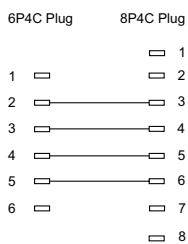

Goobay
Modularanschlusskabel

RJ45-Stecker (8P4C) > RJ11/RJ14-Stecker (6P4C)

- zum Anschluss von Telefon-Endgeräten an Netzwerkdosen, z.B. DSL-Modem/Router an DSL-Splitter

Goobay
Modularanschlusskabel

RJ45-Stecker (8P4C) > RJ11/RJ14-Stecker (6P4C)

- zum Anschluss von Telefon-Endgeräten an Netzwerkdosen, z.B. DSL-Modem/Router an DSL-Splitter

3,00 m	68530	Bulk
6,00 m	68577	Bulk
10,00 m	68578	Bulk
15,00 m	68579	Bulk

3,00 m	93061	Bulk
6,00 m	93062	Bulk
10,00 m	93059	Bulk
15,00 m	93060	Bulk