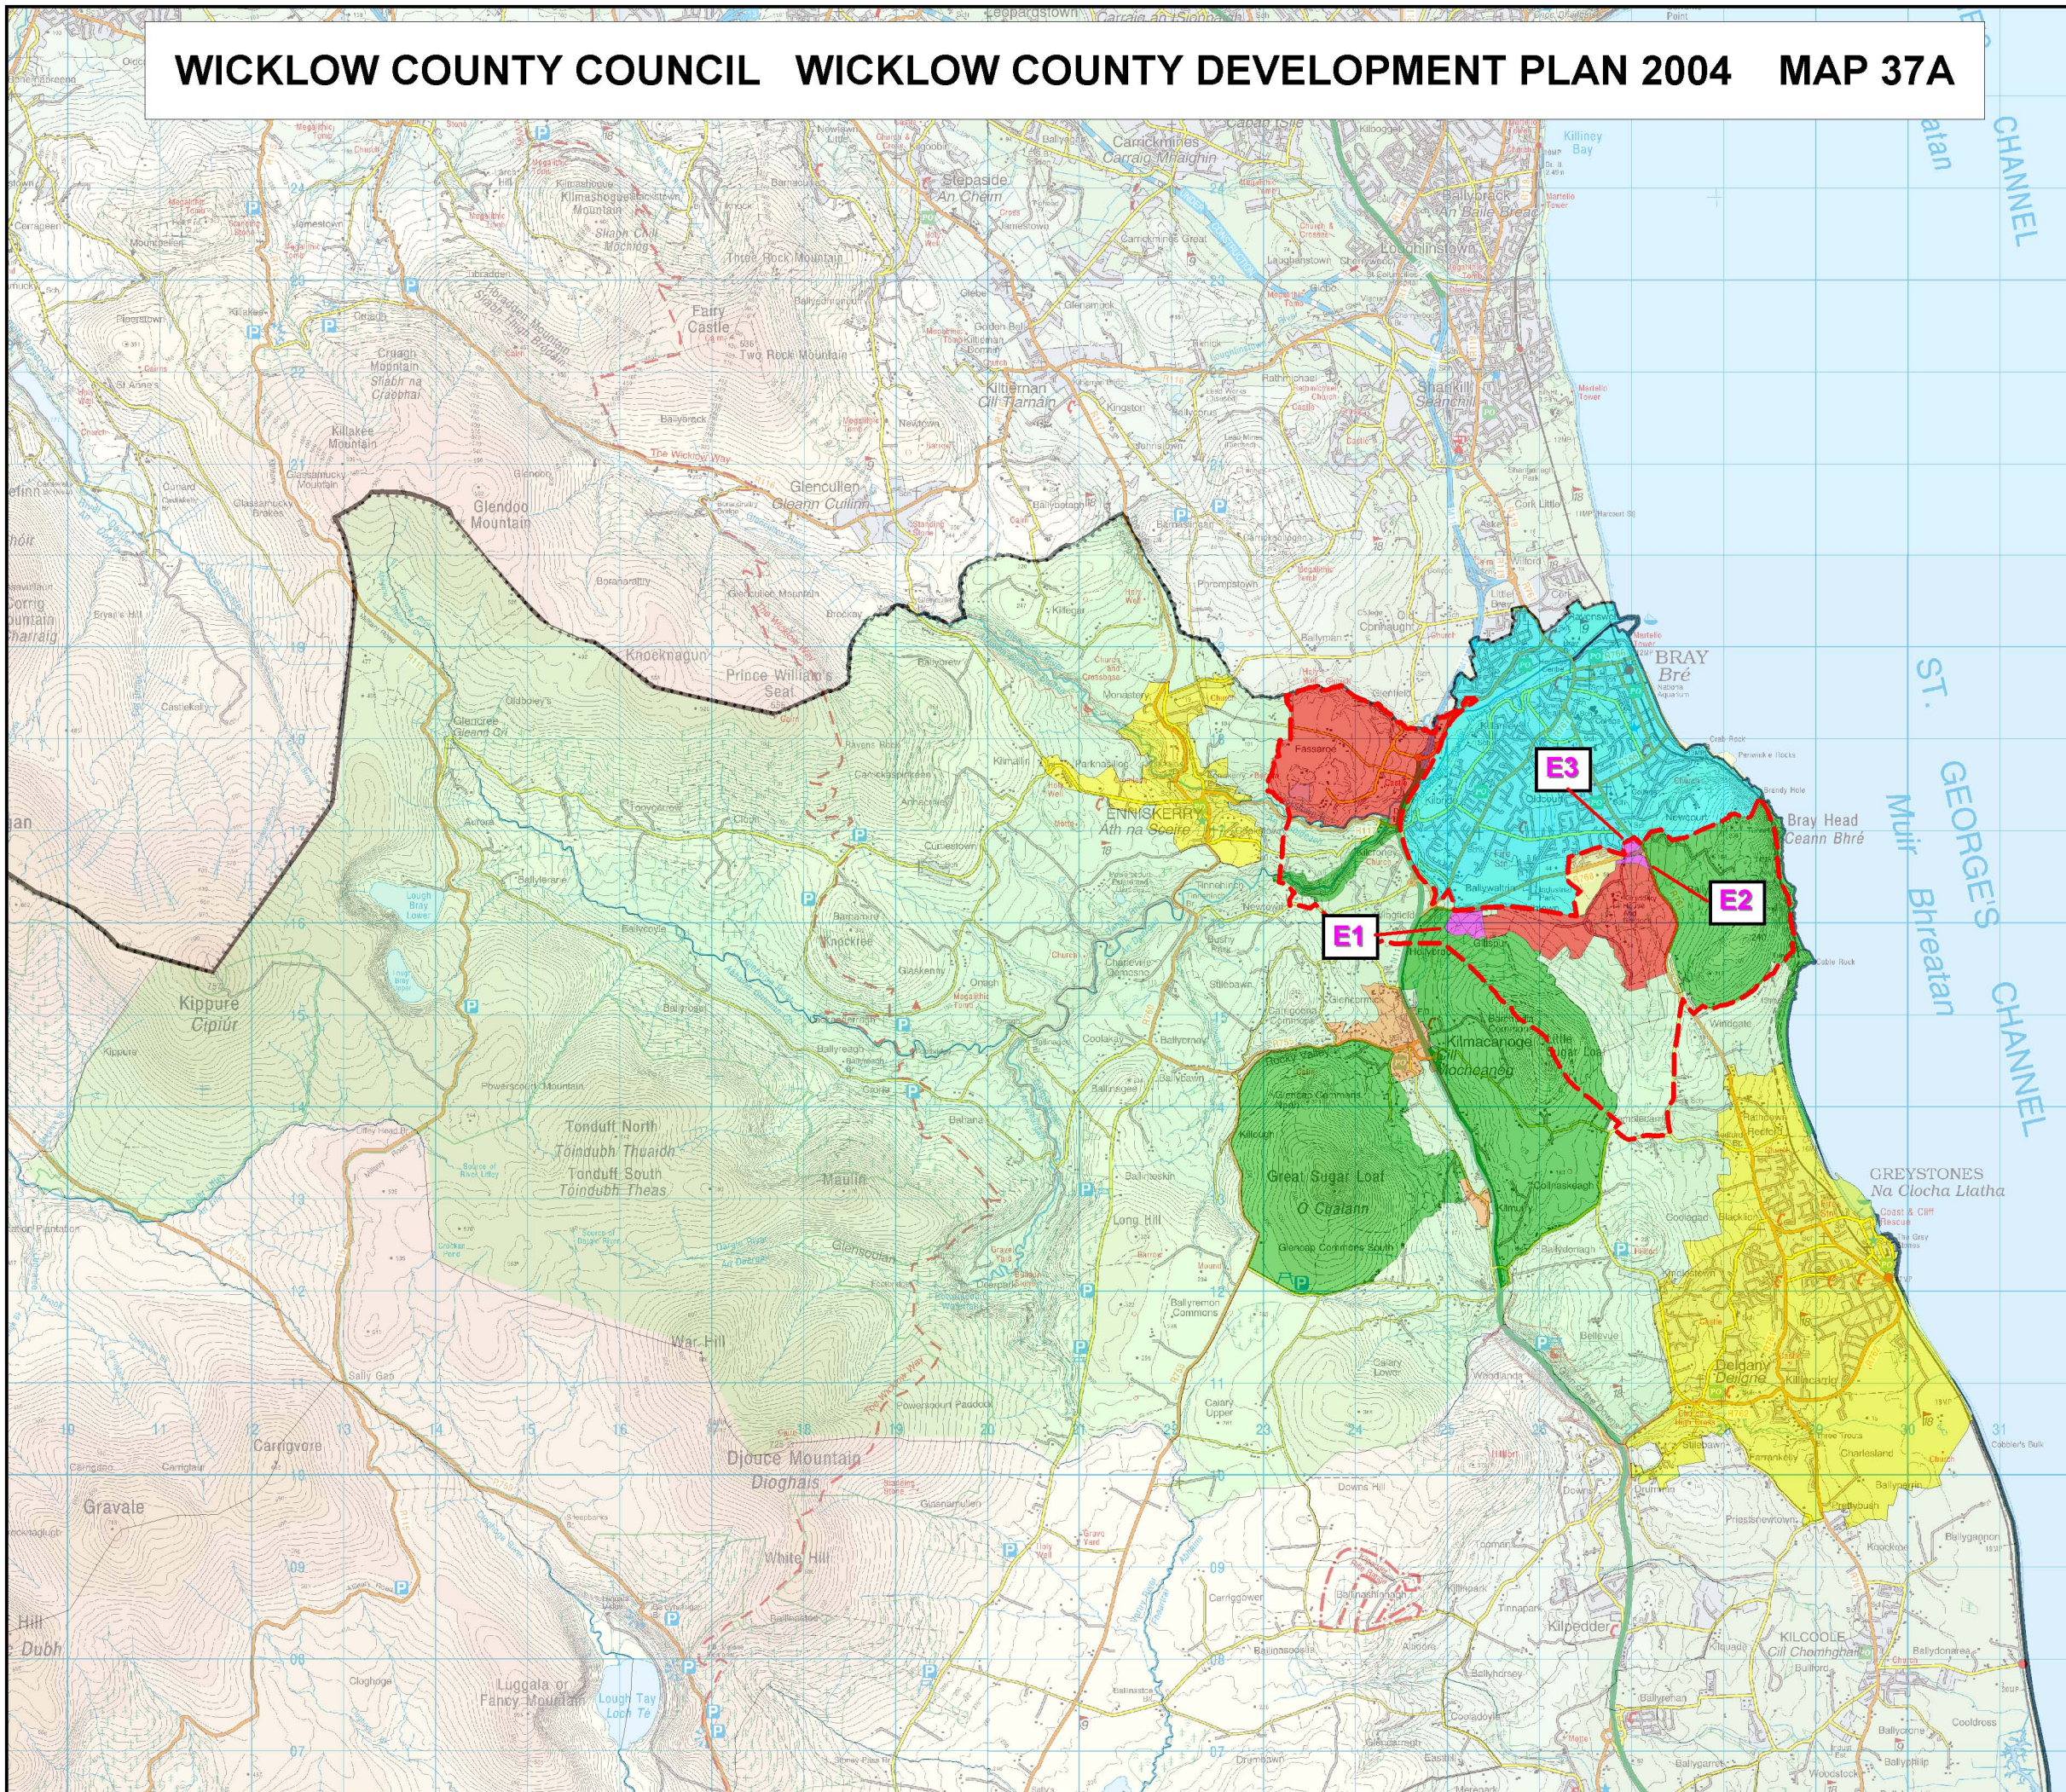

WICKLOW COUNTY COUNCIL WICKLOW COUNTY DEVELOPMENT PLAN 2004 MAP 37A

WICKLOW COUNTY COUNCIL

Wicklow County Council Planning Department
County Buildings, Station Road, Wicklow
Tel: (0404) 20100 Email: plandev@wicklowcoco.ie

RATHDOWN NO. 2 ZONING OBJECTIVES

Proposed Variation 10 Land Use Zoning Map Draft Nov 2008

Legend

- Bray Town Council area
- LAP areas - Enniskerry & Greystones/Delgany
- Bray Environs LAP Specific Objectives
- Existing small towns and villages (Kilmacanogue & Kilmurray)
- RE - Existing Residential
- SAAO (existing and future)
- To protect and improve rural amenity and provide for the development of agriculture
- Employment (E1, E2 & E3)
- Hotel
- LAP Area - Bray Environs

Director of Services: **Desmond O' Brien**
Senior Planner: **Patrick B. Hooper**

Scale: **1:70,000**

Date: **25\11\08**

Drawn By: **SW**

Checked By: **SW**

Ordnance Survey Ireland. All rights reserved.
Licence Number 2008/10CCMA/Wicklow County Council