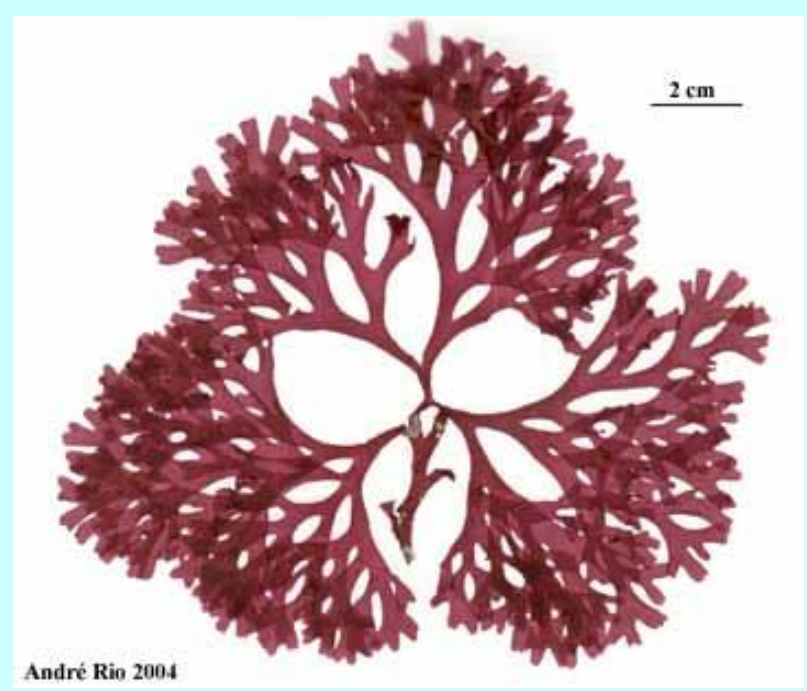

Ulva intestinalis, (synonym is
Enteromorpha intestinalis):
Stone Hair

Ulva lactuca: sea lettuce

Pelvetia canaliculata:
channeled wrack

Fucus serratus: toothed wrack or serrated wrack

Fucus vesiculosus: bladder wrack

Saccharina latissima (syn *Laminaria sacchiana*):
Sea belt, devil's belt.

Laminaria digitata: Oarweed

Scytosiphon lomentaria

Dumontia contorta: Dumont's Tubular Weed

Ascophyllum nodosum:
rockweed, Norwegian
kelp, knotted kelp, knotted
wrack or egg wrack.

Polysiphonia lanosa:
Wrack Siphon Weed

Sargassum muticum:
Japanese wireweed

Palmaria palmata: dulce

Membranoptera alata:
winged weed

Phycodryas rubens: sea oak

Stenogramme interrupta:
Papery Fan Weed

Polysiphonia nigra:
twisted siphon weed