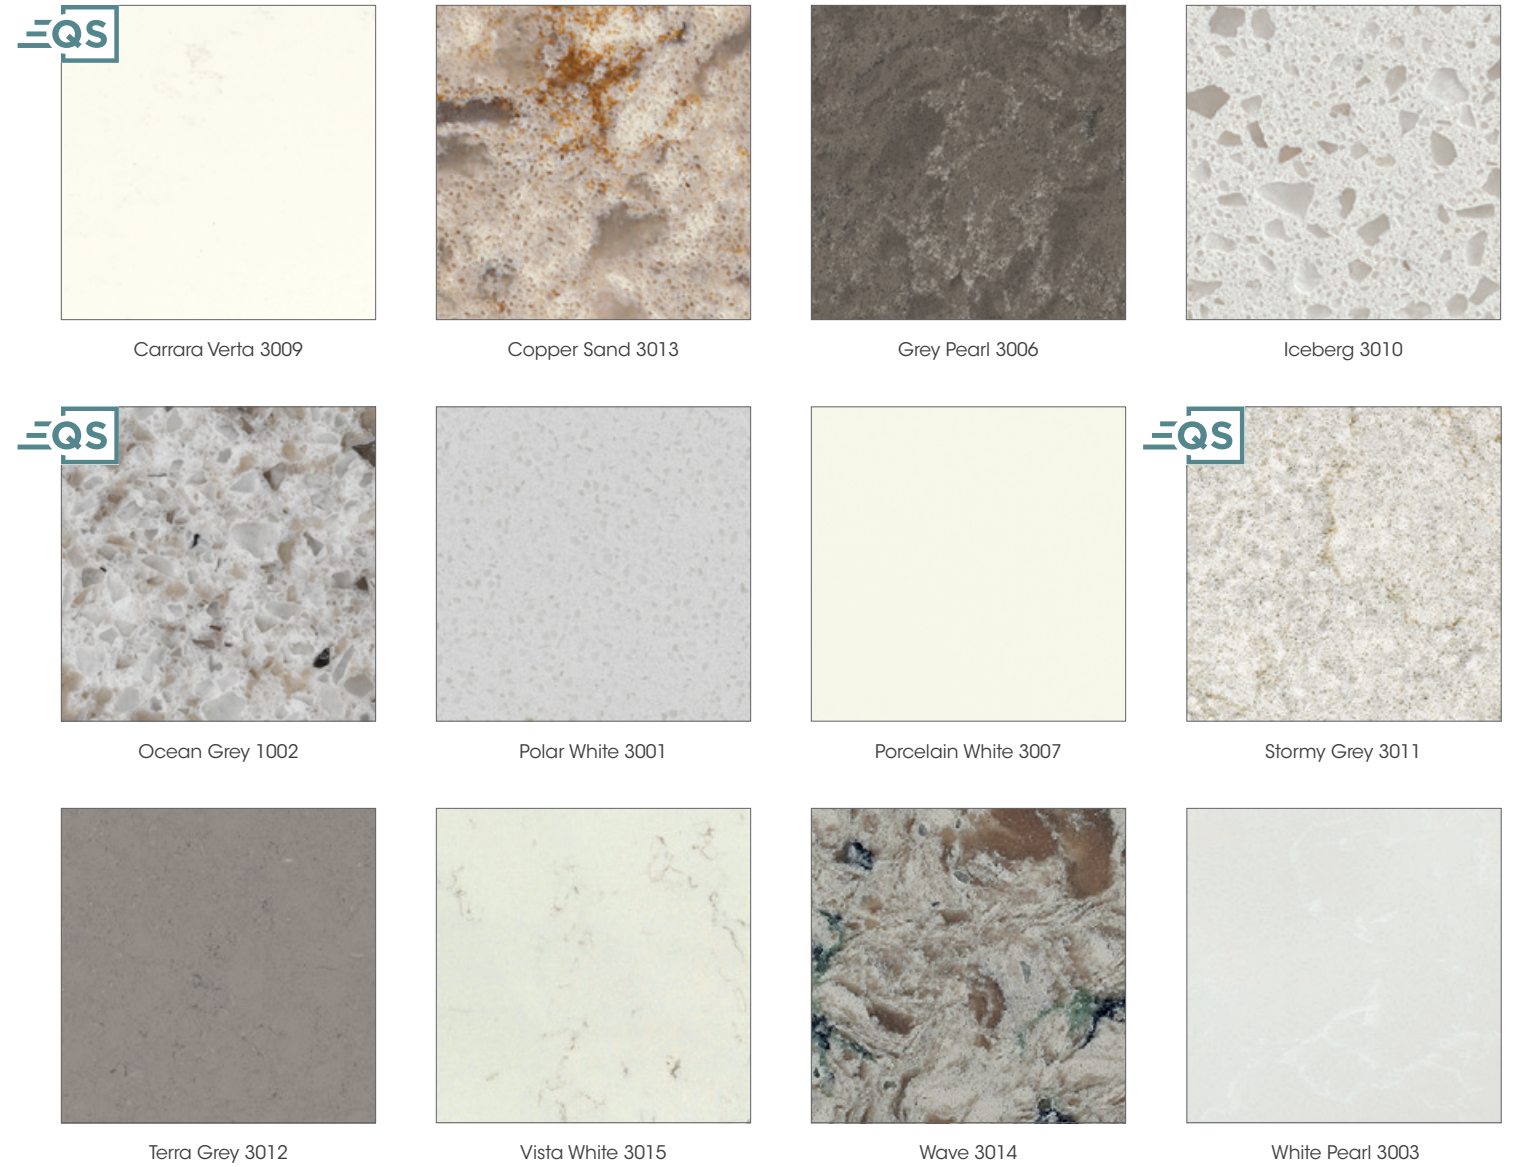

COLORS

QUARTZ

Quartz is in demand because it offers the ideal combination of classic beauty and practicality. Resistant to stains and moisture, surprisingly affordable, extremely durable and easy to maintain, Engineered Quartz is created by mixing ground natural quartz with polymer resins for a finish that looks just like natural stone.

- Undermount rectangle or oval bowl installed
- Variety of bowl sizes and colors available
- Five decorative profile options
- Pre-drilled faucet holes with multiple configurations
- 3/4" thickness with a 1-1/4" thickness option
- Decorative curves and bump-outs available