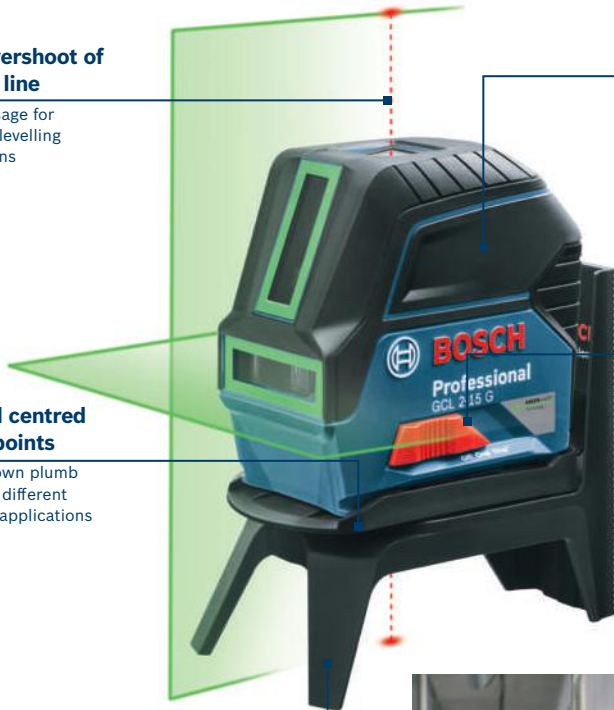

GCL 2-15 G PROFESSIONAL COMBI LASER

Supreme visibility – four times more visible than red beam

Long overshoot of vertical line

Ease of usage for extended levelling applications

Two red centred plumb points

Up and down plumb points for different plumbing applications

Robust protection

IP54 rated – splash waterproof and dust proof, for rough job site conditions

Intuitive display

Adjustable laser lines for different job site applications

Lock function

For safe transportation and sloped levelling applications

TECHNICAL DATA	GCL 2-15 G PROFESSIONAL
Measurement range	15 metres
Working range of plumb dots (red)	10 m (up and down)
Accuracy laser lines	±0.3 mm / m
Accuracy plumb dots	±0.7 mm / m
Protection	IP54

DESCRIPTION

GCL 2-15 G Professional Combi Laser

PART NUMBER

0601066J00

RRP (EX. VAT)

£245.00

RRP (INC. VAT)

£294.00