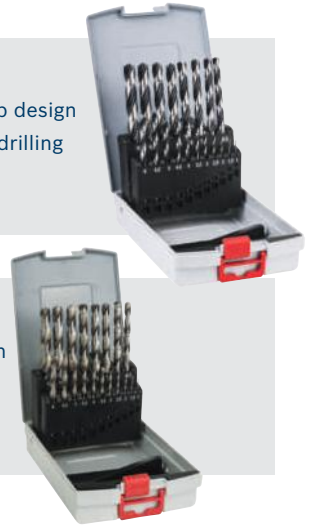

PointTeQ AND HSS-G PROBOXES

PointTeQ

- HSS PointTeQ enables fast drilling in metal due to PointTeQ tip design
- Self-centering tip prevents wandering, making quick and easy drilling starts possible
- Increased drilling rate generates less heat and wear

HSS-G

- HSS Ground is for drilling through metal with highest precision
- Active cutting and perfect centering without wandering is achieved by split point tip
- Precision-ground bit made of HSS enables fast results

RANGE	SKU OF PC	DESCRIPTION	RRP PER SKU
PointTeQ	2608577351	PointTeQ 19pc ProBox	£31.34
HSS-G	2608587013	HSS-G 19pc ProBox	£46.33