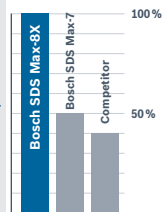

Outstanding performance.

TECHNICAL DATA	GBH 18V-45 C PROFESSIONAL
Motor	Brushless
Max. impact energy	12.5 J
Max. drilling depth	3.0 m
Impact rate	2689 bpm

DESCRIPTION	PART NUMBER	RRP (EX. VAT)	RRP (INC. VAT)
GBH 18V-45 C (body only, carry case) + GCY 30-4 BRUSHLESS 18V SDS-Max	0611913000	£811.52	£973.82
GBH 18V-45 C (2 x 12Ah ProCORE18V, GAL 18V-160, carry case) + GCY 30-4 (connectivity module) BRUSHLESS 18V SDS-Max	0611913072	£1,159.70	£1391.64