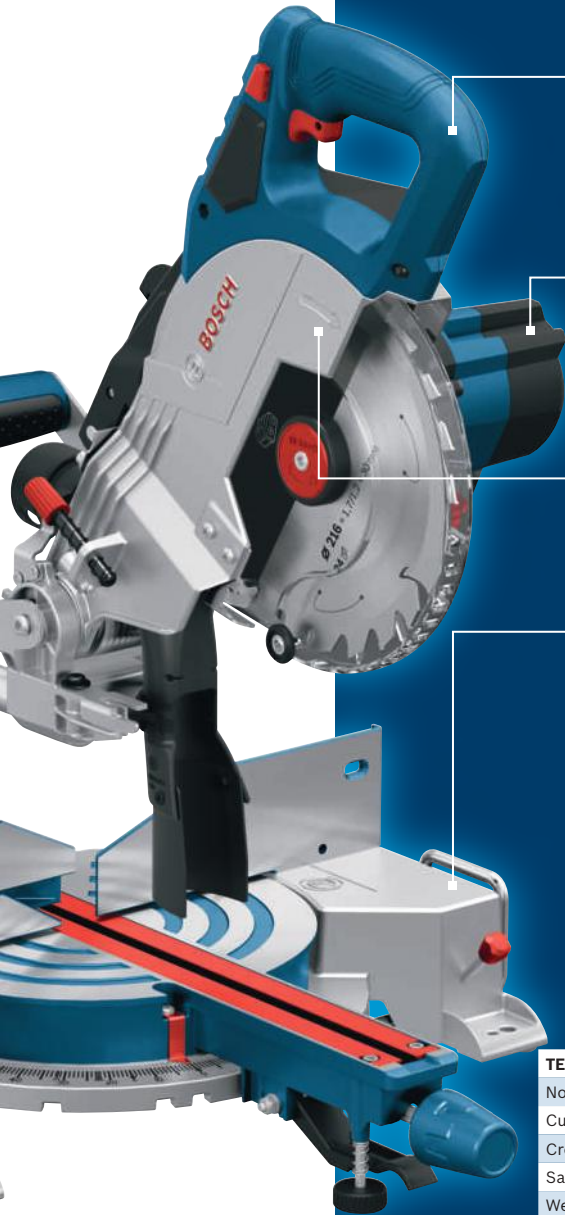

### One-handed portability

Well-balanced with a top carry handle, and a weight of about 30 pounds provides portability on and off the jobsite