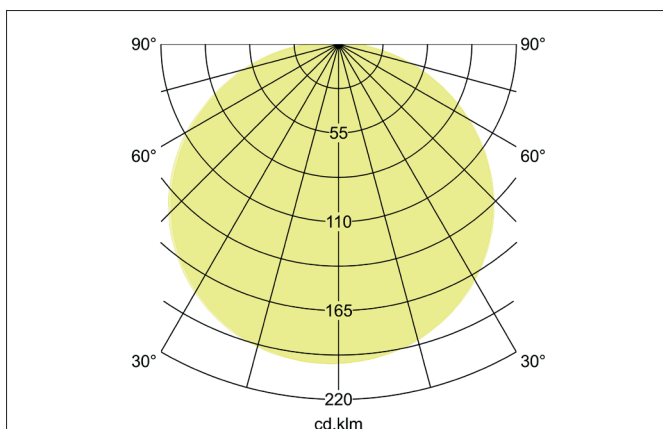

SOFT TUBE Pendant luminaire, 580 mm
Article no. 58266150

Light.
 For Generations.

Tender

Pendant luminaire, 580 mm, nickel, Round. Surface mounting, Ceiling-mounted Fabric pendant luminaire in cylindrical shape. Polycarbonate foil diffuser. Shade material: chintz, pendant length: 1500 mm. For more available shade variants and special solutions you can download a PDF file for each product online from our website. Luminous flux measured with 5 x 10 W LED retrofit lamp (not included). Lamp holder: E27, Mounting method: Surface mounting, Place of installation: Ceiling-mounted, Degree of protection: according to DIN EN 60529 IP20, Protection class: (EN 61140) I, Voltage: 230V AC 50Hz, Power: 60W, Amount of light sources / fittings: 5.0 Qty, Luminous flux: 3.040lm, Control: Other.

Article data	
Article no.	58266150
GTIN	4251433921172
Series name	SOFT TUBE
Short description	Pendant luminaire, 580 mm
Material	Steel
Colour	Nickel
Type of surface	Matt
Shape	Round
Outer diameter	580 mm
Hight	180 mm
Shade colour	Dark brown gray
Shade material	Chintz
Chintz colour code	66.8003.83
Weight	2.580 kg