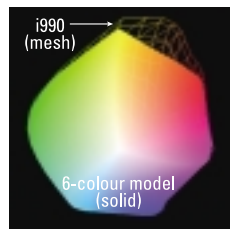

7-colour ink colour reproduction that surpasses the standards used in conventional photographs. The image quality has three-dimensional feel and transparency worthy of a professional photographer.

Number of Ink Colours	Ink Droplets Size	Resolution (Max.)	A4 (Printing Area: 8" x 10") Using Photo Paper Plus Glossy
<b>7-colour ink (ChromaPLUS)</b>	<b>2 pl</b>	<b>4,800 x 2,400 dpi*</b>	Approx. <b>37 sec.</b>

## ChromaPLUS (6-Colour Ink + Red ink)

The i990 features a total of 7 ink colours with the addition of high-luminosity, high-saturation red ink to the 6 colours. This increases saturation in the red area by approx. 60% over 6-colour ink models. This ChromaPLUS 7-colour photo technology is combined with the Advanced "Canon Digital Photo Colour" image processing technology, which provides increased contrast and saturation, to achieve colour reproduction comparable with positive film. It also produces photo prints with an outstanding three-dimensional feel and transparency.

## 2 pl ink droplets and gradation superior reproduction

The i990 features a print head that uses only 2 pl ink droplets for all print modes regardless of media type or print settings. Moreover, it is able to control dot placement down to micron levels, eliminating graininess in all areas. Image processing precision has been further increased to ensure smooth gradations with no steps and without losing delicate shading.