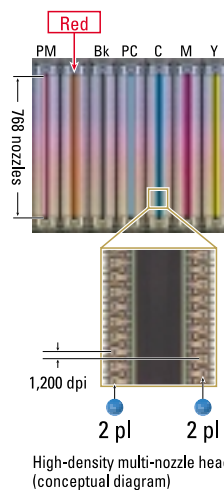

7-colour ink colour reproduction that surpasses the standards used in conventional photographs. The image quality has three-dimensional feel and transparency worthy of a professional photographer.

Number of Ink Colours	Ink Droplets Size	Resolution (Max.)	A4 (Printing Area: 8" x 10") Using Photo Paper Plus Glossy
<b>7-colour ink (ChromaPLUS)</b>	<b>2 pl</b>	<b>4,800 x 2,400 dpi*</b>	Approx. <b>37 sec.</b>

## ChromaPLUS (6-Colour Ink + Red ink)

The i990 features a total of 7 ink colours with the addition of high-luminosity, high-saturation red ink to the 6 colours. This increases saturation in the red area by approx. 60% over 6-colour ink models. This ChromaPLUS 7-colour photo technology is combined with the Advanced "Canon Digital Photo Colour" image processing technology, which provides increased contrast and saturation, to achieve colour reproduction comparable with positive film. It also produces photo prints with an outstanding three-dimensional feel and transparency.

## 2 pl ink droplets and gradation superior reproduction

The i990 features a print head that uses only 2 pl ink droplets for all print modes regardless of media type or print settings. Moreover, it is able to control dot placement down to micron levels, eliminating graininess in all areas. Image processing precision has been further increased to ensure smooth gradations with no steps and without losing delicate shading.

## 4,800 x 2,400 dpi\*

The i990 is capable of 4,800 x 2,400 dpi\* printing with resolution doubled in the vertical direction. This improves the uniformity of image intensity. Accurate ink droplet placement also ensures fine printing without blurring even in minute images.