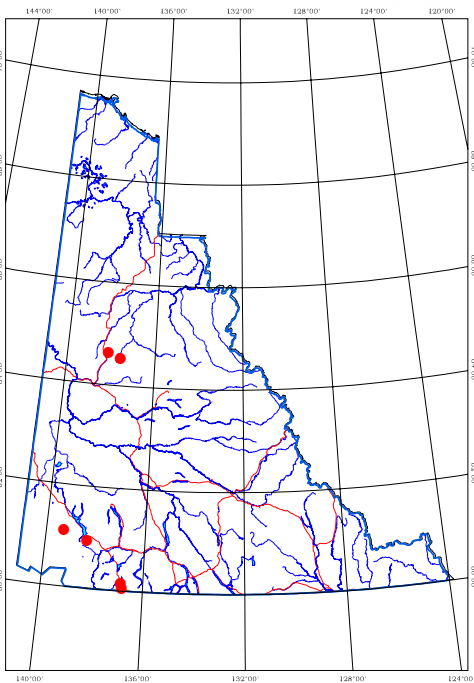

© NRC Research Press

For more information, contact the Yukon Conservation Data Centre at 867-667-3684 or yukoncdc@gov.yk.ca.