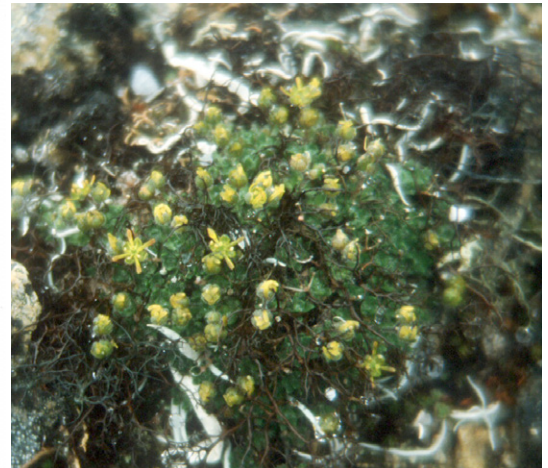

STAR-FLOWERED DRABA

Draba stenopetala

Mustard Family (Brassicaceae)

Habitat: Alpine scree and turf slopes

DISTRIBUTION

Yukon: West of 134°

North America: Yukon, British Columbia, Alaska

World: Amphiberingian

CONSERVATION RANK

Global rank: Vulnerable to Apparently Secure (G3G4)

Canadian rank: Imperilled (N2)

Yukon rank: Imperilled (S2)

Species at Risk Act status: Candidate

Distinguishing features: When in flower the Star-flowered Draba can be distinguished from all other alpine plants by its ribbon-shaped petals.

B. Bennett

For more information, contact the Yukon Conservation Data Centre at 867-667-3684 or yukoncdc@gov.yk.ca.