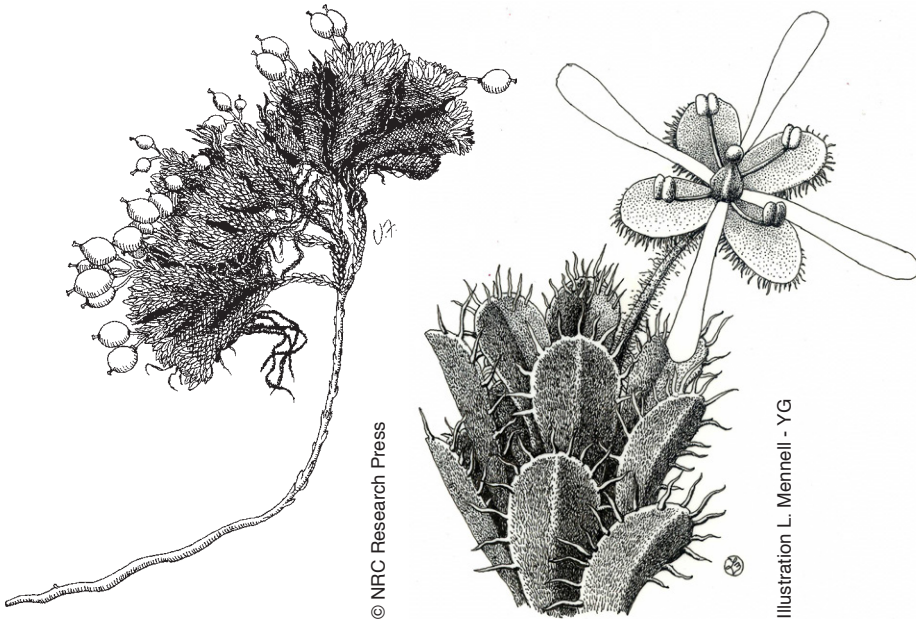

Illustration L. Mennell - YG