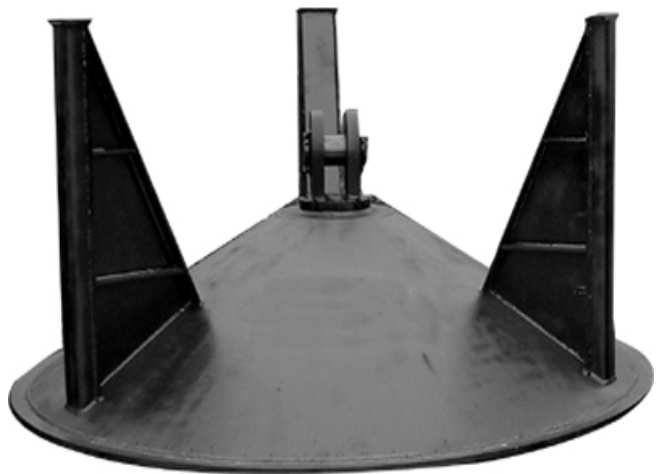

krupp-type hopper door