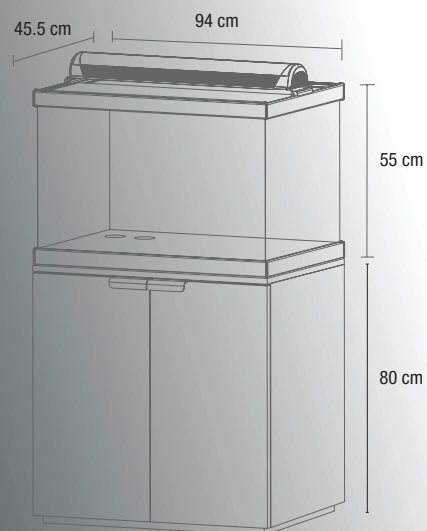

Studio 900

Model	Code	Litres	Filter	Heater
Studio 600	15803	125	Fluval 205	150w Heater
Cabinet 600	15806	-	-	-
Studio 900	15804	180	Fluval 205	200w Heater
Cabinet 900	15808	-	-	-