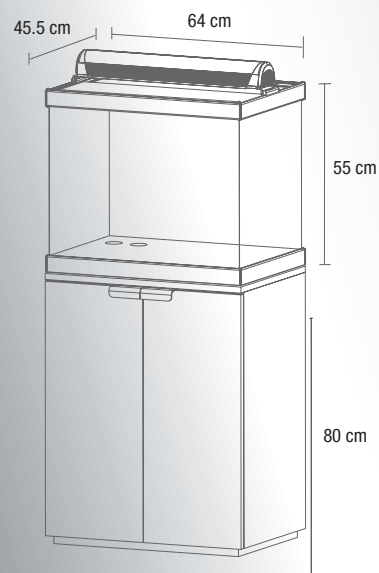

# FLUVAL® Studio Designer Aquarium

Fluval Studio Designer Aquariums

Available in 125 L & 180 L

Stylish Cabinets finished in gloss black

## Studio 900

Model	Code	Litres	Filter	Heater
Studio 600	15803	125	Fluval 205	150w Heater
Cabinet 600	15806	-	-	-
Studio 900	15804	180	Fluval 205	200w Heater
Cabinet 900	15808	-	-	-