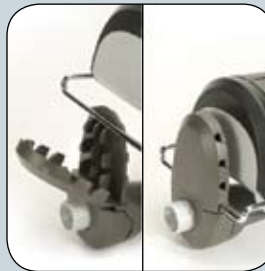

The GLO brand of lighting products has just taken another big step forward. Rolf C. Hagen Inc. is pleased to present an exciting new lighting format; GLO T5HO fluorescent.

This compact linear fluorescent lighting system utilizes space efficient bulbs with a 16mm diameter (5/8in.) and is available as HIGH OUTPUT, suitable for use in both marine and freshwater aquariums that require high light levels.

We invite you to review the GLO T5HO lighting program and all of its main components.

1

T5HO

GLO T5HO LINEAR FLUORESCENT LIGHTING SYSTEMS

GLO T5HO Linear Fluorescent Lighting Systems are available in three High Output formats, 24W, 39W and 54W, in both single and double light configurations. Equipped with a T5HO (High Output) electronic ballast and polished internal aluminum reflector, high light levels are achieved with this incredibly aesthetic lighting system.

GLO T5HO Linear Fluorescent Lighting Systems include the following features to ensure optimal performance and multiple aquarium installation options.

INTEGRATED EXTENSION BRACKETS adapt to a range of aquarium lengths. The 24W units fit on aquariums from 58 to 101.5 cm (23 to 40 in.). The 39W units fit on aquariums from 89 to 132 cm (35 to 52 in.). The 54W units fit on aquariums from 118.5 to 162.5 cm (46.75 to 64 in.).

AQUARIUM MOUNTING BRACKETS securely fasten to the aquarium and allow for 4 different vertical positions. This assists in adjusting aquarium light levels as well as providing a variety of visual/aesthetic presentations.