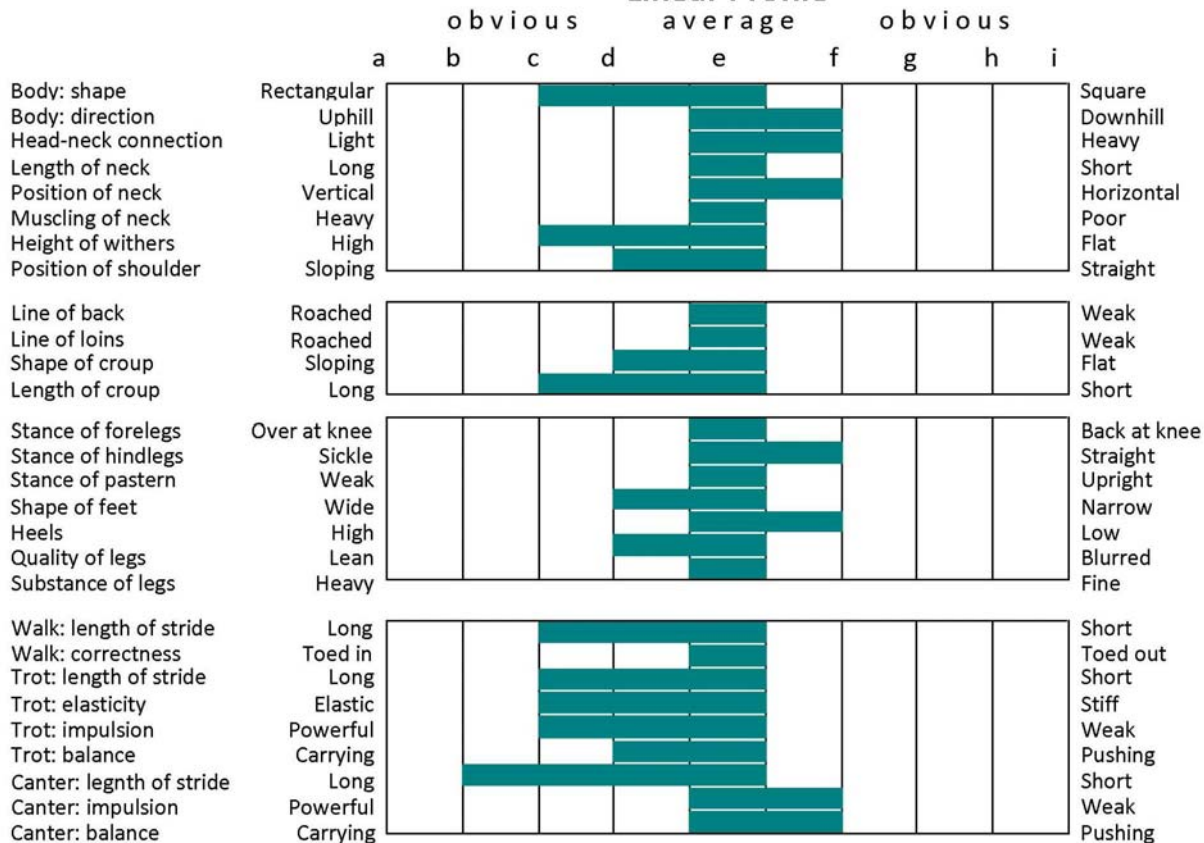

Linear Profile

The progeny of the stallion have accumulated the following international points:

NAME	FEI Number	BREED	YEAR	SEX	BREEDER	DAM	SJ	EV	DR
AVOCA ALIBI	102XG70	ISH	2002	G	Christine Banks	KNOCKANREE NELL by FRANKFORT BOY	.	42	.
COPPER BEECH			2006	G			157	.	.
DR DOOLITTLE B	102NA13	ISH	2003	G	Etter Sportpferde Ag	JETSTREAM by GOLIATH Z	120	.	.
FERNHILL BOO RADLEY	104CQ61	ISH	2007	G	Etter Sportpferde Ag	FLEOLE BLEUE by QUAT'SOUS	.	2	.
FERNHILL BY NIGHT	POR40625	ISH	2003	G	Etter Sportpferde Ag	ARGENTINA XII by ARGENTINUS	.	250	.
FIELD MASTER MUNGO	103HM98	ISH	2003	G	Ronan Byrne	MERELINE OTTEY by WILDLIFE B	.	5	.
LASSBAN RADOVIX	102RD43	ISH	2003	G	B & S Merrigan & L Maloney	AHERLOW VIXEN (ISH) by CASTLE FOX (ISH)	.	211	.
LATES GOLD FUTURES	104CC30	ISH	2006	G	Ronan Byrne	GOLD FUTURES by HOROS	.	1	.
LORD HAYAGRIVA	103FB63	ISH	2003	G	Michael Freeley	PROUD MARY B by MASTER IMP	.	101	.
MULLAGHRIN RADO	103KK93	ISH	2002	G	Ronan Byrne	CENDRY NOUVOLIEU by TRESOR DE MESNIL	120	.	.
NADAL	102VZ58	ISH	2003	G	Markus Buser	RUBCO LINE VD OLMENHOEVE by AVACHE	.	13	.

The progeny of the stallion have accumulated the following national points:

NAME	UELN	Breed	Year	Col	Sex	Ht.	BREEDER	OWNER	DAM	SJI (pts)	E.I. (pts)	D.I. (pts)
AGILITY JANE B	372414004279475	ISH	2003	B	M		Etter Sportpferde Ag	Etter Sportpferde Ag	TIFFANY B by WILDLIFE B		5	.
ANGEL GRACE	372414004139552	ISH	2002	BR	M		Ronan Byrne	Ronan Byrne	PRIVILEGE by WILDLIFE B	112	.	.