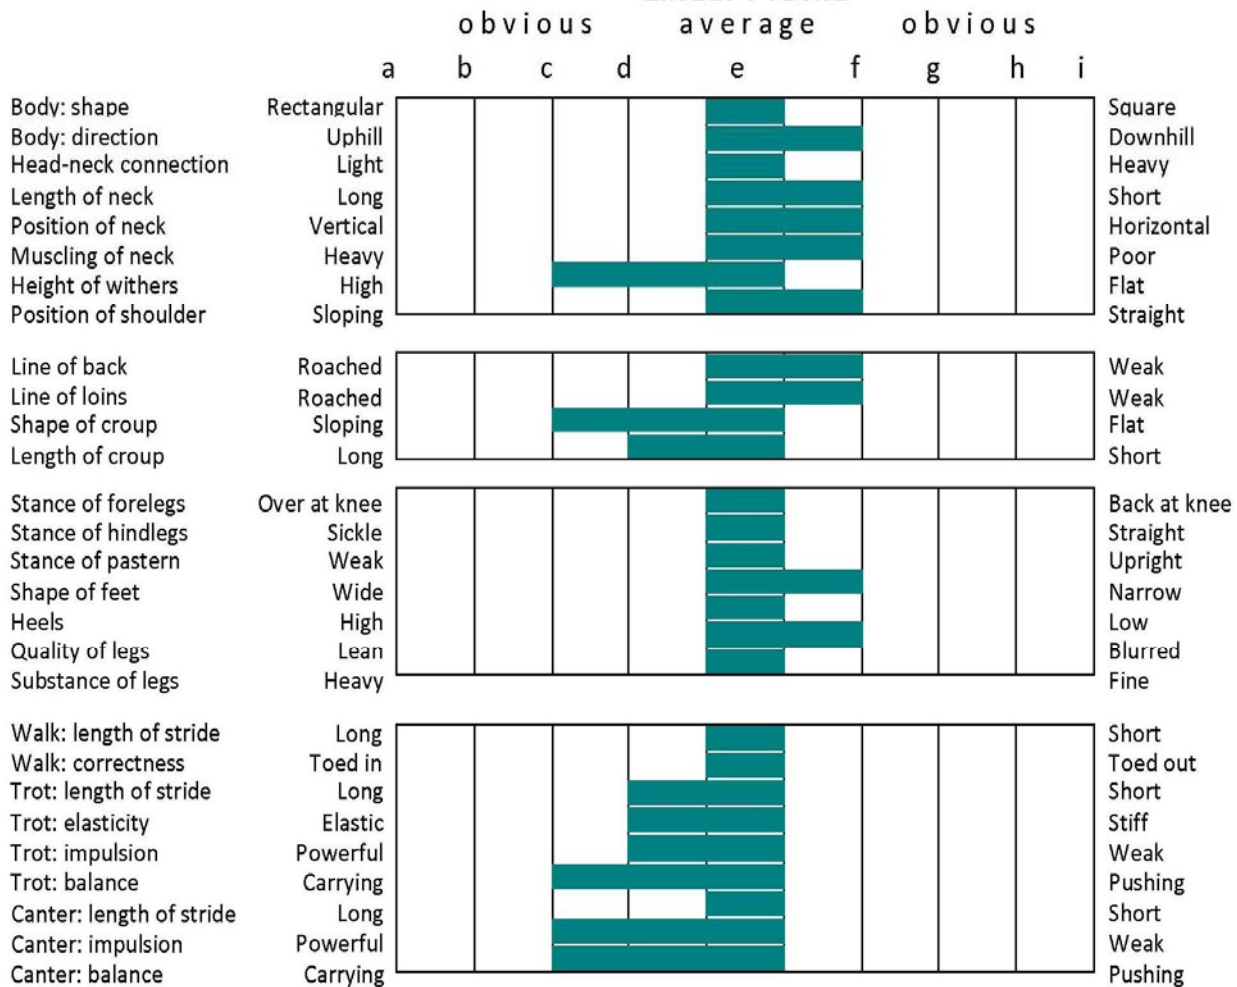

Linear Profile

The progeny of the stallion have accumulated the following international points:

NAME	FEI Number	BREED	YEAR	SEX	BREEDER	DAM	SJ	EV	DR

The progeny of the stallion have accumulated the following national points:

NAME	UELN	Breed	Year	Col	Sex	Ht.	BREEDER	OWNER	DAM	SJI (pts)	E.I. (pts)	D.I. (pts)