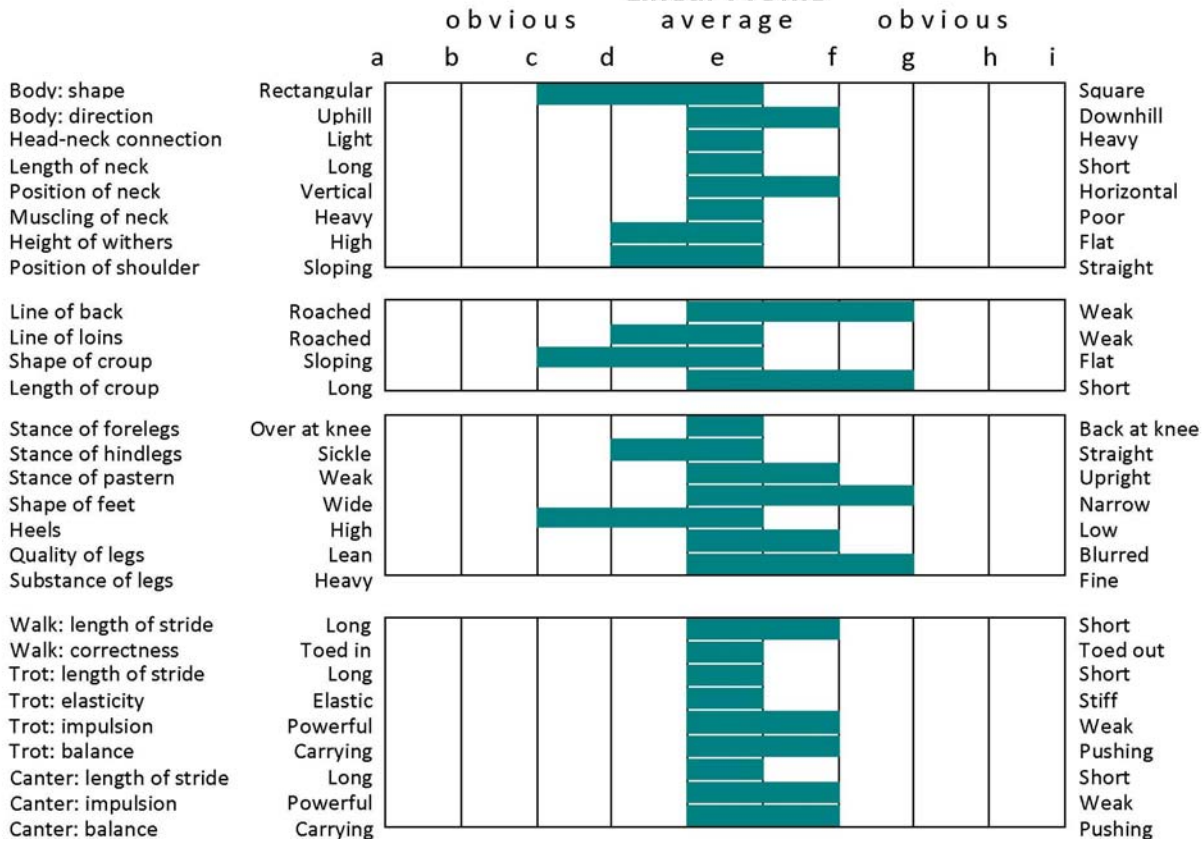

Linear Profile

The progeny of the stallion have accumulated the following international points:

NAME	FEI Number	BREED	YEAR	SEX	BREEDER	DAM	SJ	EV	DR
MHS GOING GLOBAL	103TH95	ISH	2006	G	Mrs Ita Brennan	GOWRAN LADY by CAVALIER ROYALE	120	.	.

The progeny of the stallion have accumulated the following national points:

NAME	UELN	Breed	Year	Col	Sex	Ht.	BREEDER	OWNER	DAM	SJI (pts)	E.I. (pts)	D.I. (pts)
HHS LOUIS	372414002949292	ISH	2006	CH	G		Thomas A Hughes	Thomas A Hughes	HHS FLOWING by RAMIRO B	38	.	.
MHS AUTOMATIC	372414004937842	ISH	2005	CH	G		Mrs Ita Brennan	Frances O'Regan	CAPE MAY by DIAMOND SERPENT	61	.	.
MHS GOING GLOBAL	372414004645394	ISH	2006	B	G		Mrs Ita Brennan	Caledonia Stables	GOWRAN LADY by CAVALIER ROYALE	199	.	.
MHS PRIME TIME	372414004540588	ISH	2006	BR	M		Thomas Brennan	Sinead Byrne	CAVALIER KELLS LADY by CAVALIER ROYALE	79	.	.
QUIDAM DIAMOND TWO	372414004530997	ISH	2006	B	G		Henry Graham	Henry Graham	LEGENDARY DIAMOND by MASTER IMP	6	.	.
SANTA BARBARA B	372414003193621	ISH	2005	B	M		John Brennan	John Brennan	GENE POOL by IMPERIUS	74	.	.
SIROCO BREEZE	372414007039242	ISH	2010	B	G		Mrs Ita Brennan	John Kearney	CAPE MAY by DIAMOND SERPENT	2	.	.