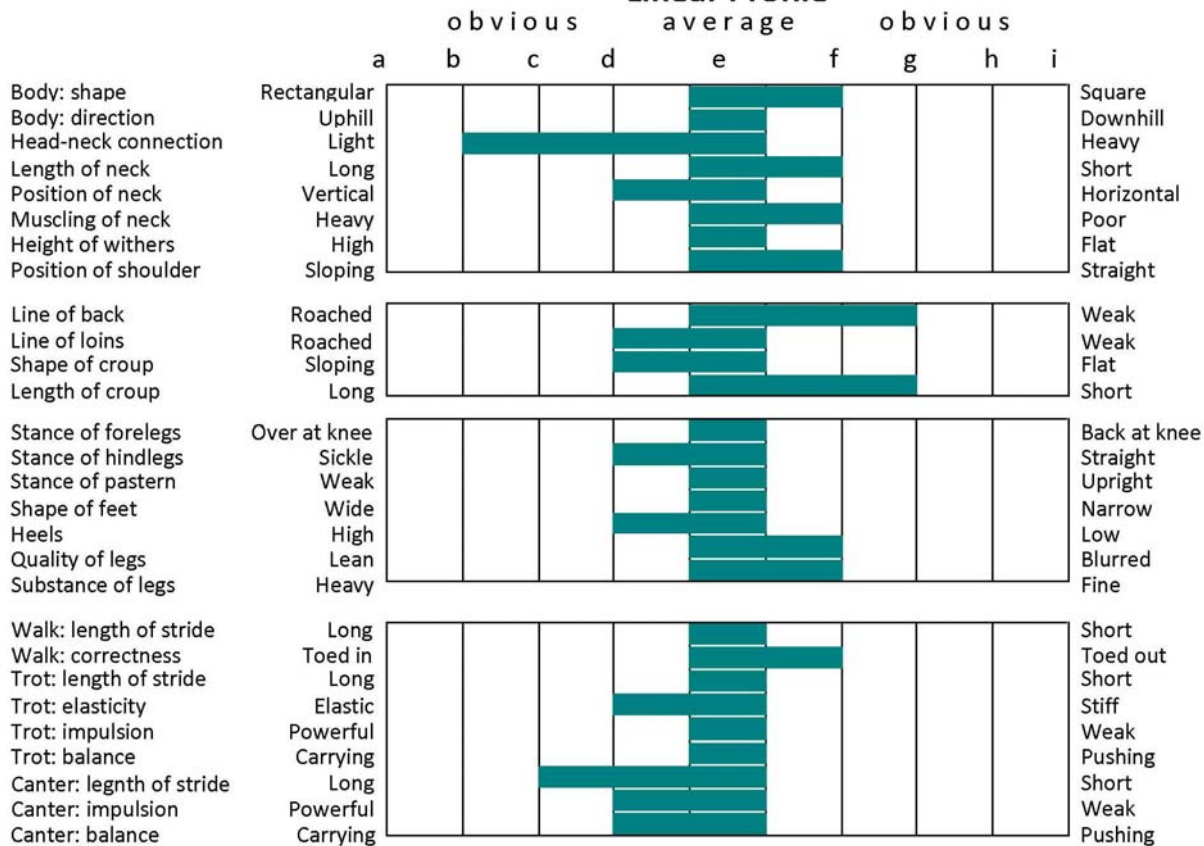

Linear Profile

The progeny of the stallion have accumulated the following national points:

NAME	UELN	Breed	Year	Col	Sex	Ht.	BREEDER	OWNER	DAM	SJI (pts)	E.I. (pts)	D.I. (pts)
CASTLEFIELD CASS	372414005860802	ISH	2010	BL	S		Jim O'Neill	Messrs O'Byrne & O'Neill	LA MOETTE by PUISSANCE	10		
CASTLEFIELD CASSIE	372414005853583	ISH	2009	B	M		Andrew Kirwan	Gerard O'Neill	BALLYVADD LUX by LUX Z	30		
GLENBROOK ORIGINAL	372414005349284	ISH	2010	GR	M		Paul O'Mahony	Paul O'Mahony	GLENBROOK SPIRIT by PROSPECT PRIDE	13		
MONBEG UIGUASSU	372414004797013	ISH	2010	BR	G		Simon McCarthy	Mari Rudd	CUSHINSTOWN HARBOUR by BAL HARBOUR	1