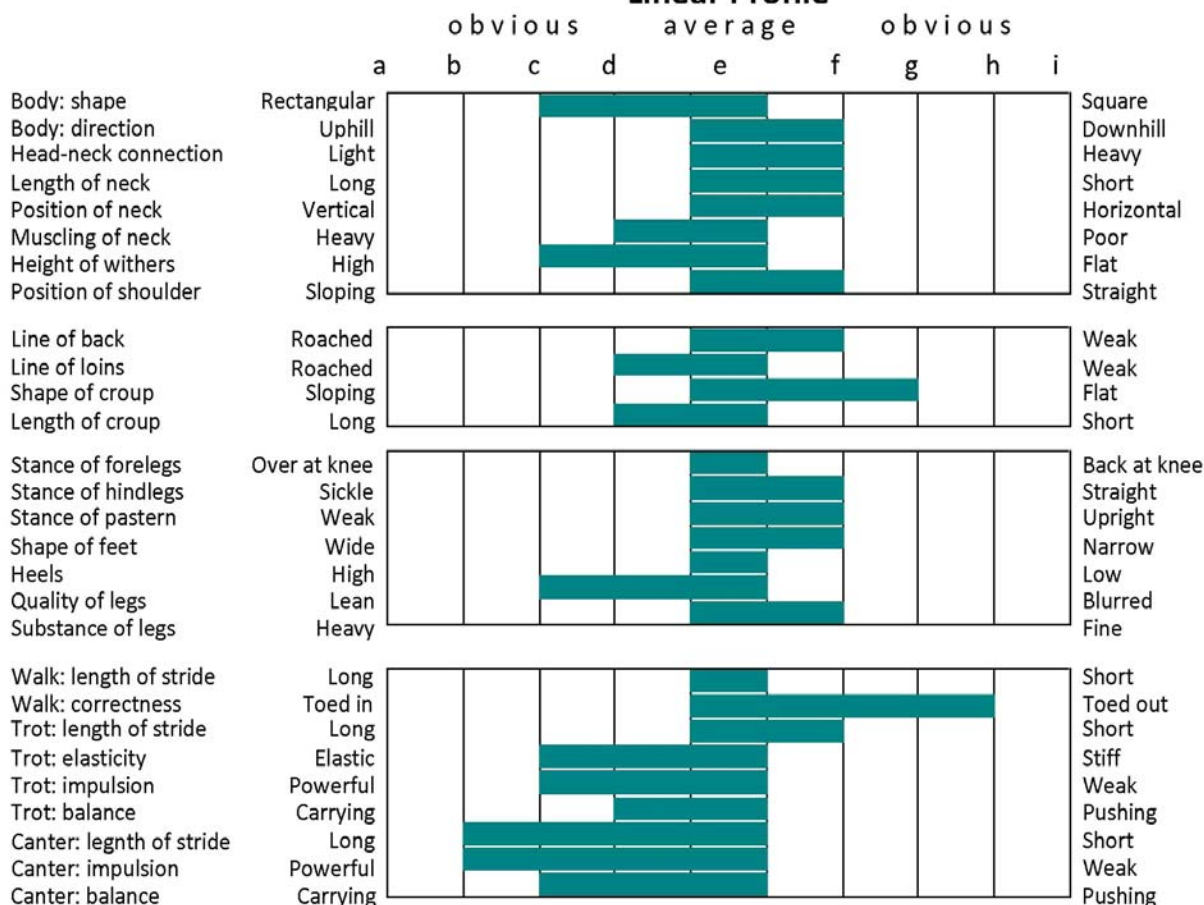

Linear Profile

The progeny of the stallion have accumulated the following national points:

NAME	UELN	Breed	Year	Col	Sex	Ht.	BREEDER	OWNER	DAM	SJI (pts)	E.I. (pts)	D.I. (pts)
CSF SALUT FLAMENCO	372414005317565	ISH	2010	GR	M		Patrick Connolly	Julieann Gaffney	CUMMER CRUISE by CRUISING	11		
LCC KATENKO	372414005126018	ISH	2010	B	G		Jim Murphy	Linda Courtney Cadam	CURRAGHTOWN CRUISE by CRUISING	20		
TRENDY FLAMENCO	372414004755224	ISH	2010	B	M		Marguerite Ryan	Charles Hanley	RANDOM CHANCE by MARK TWAIN	2