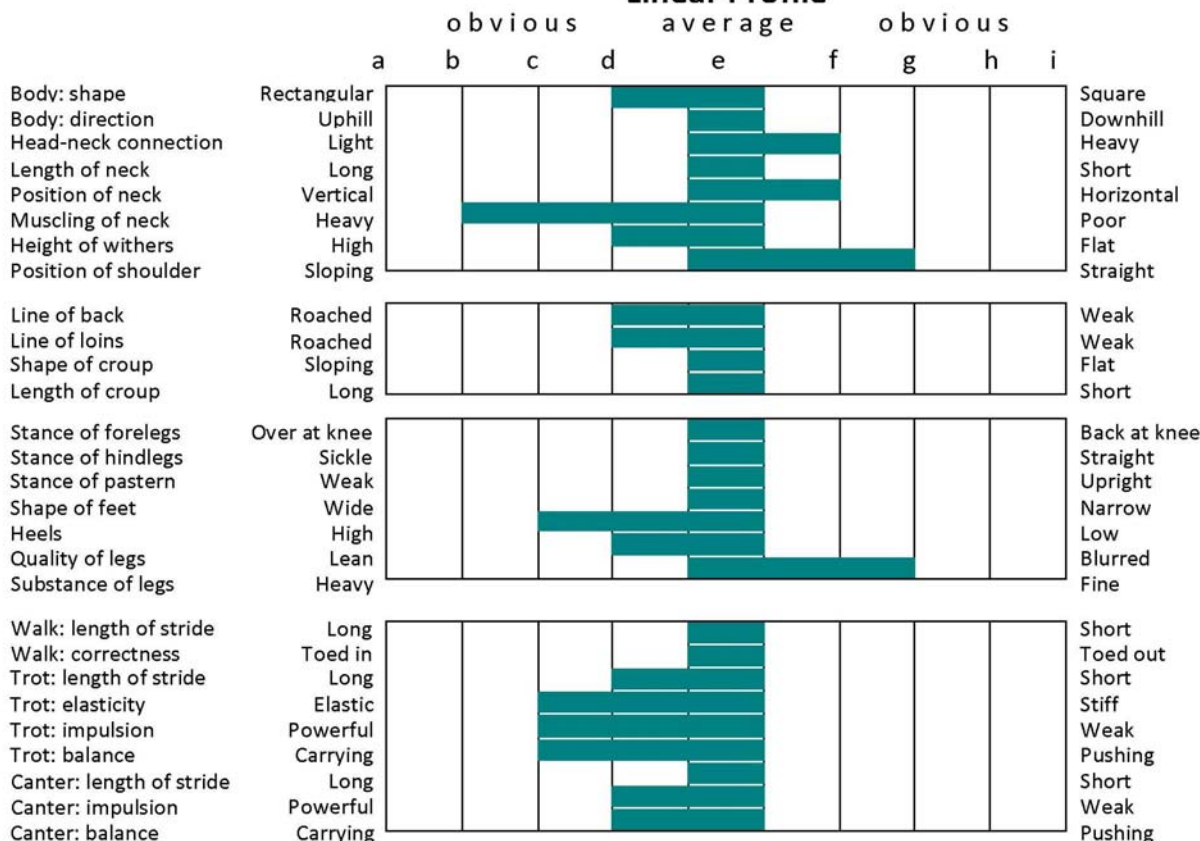

Linear Profile

The progeny of the stallion have accumulated the following international points:

NAME	FEI Number	BREED	YEAR	SEX	BREEDER	DAM	SJ	EV	DR
WETTER	102QC78	KWPN	2003			HELIOLIGHT by DEMOCRAAT	25	.	.