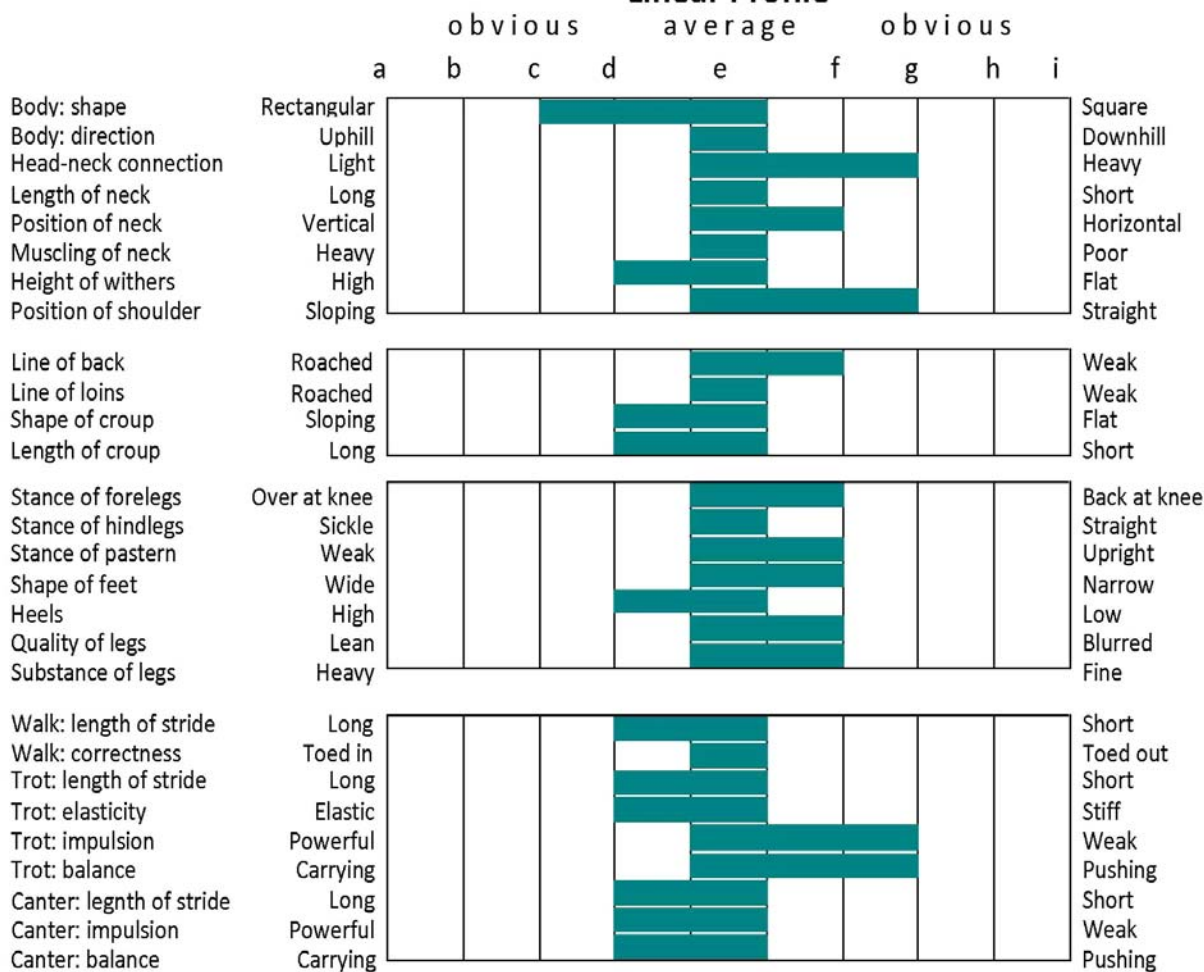

Linear Profile

The progeny of the stallion have accumulated the following national points:

NAME	UELN	Breed	Year	Col	Sex	Ht.	BREEDER	OWNER	DAM	SJI (pts)	E.I. (pts)	D.I. (pts)
MILER MCGRATH	372414004410553	ISH	2006	B	G		Gary Corrigan	Michael Cosgrave Mvb Mrcvs	ANDROMEDA by ARD OHIO	71