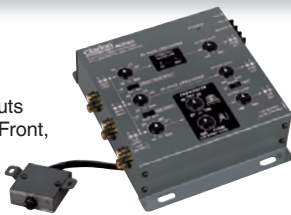

CROSSOVER/EQUALIZER

MCD360 3-way Electronic Crossover

- 6/4/2 Channel RCA Input
- 6-Channel / 5-Volt RCA Outputs
- Adjustable Level Outputs for Front, Rear, and Subwoofer
- Subwoofer Bass Boost Control
- Remote Subwoofer Level Control Knob Included