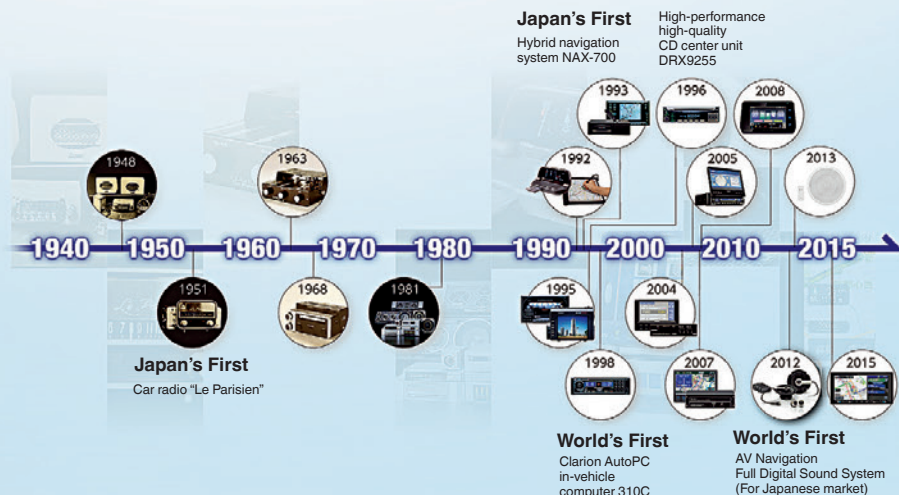

For decades upon decades, many of Clarion's benchmark technologies have been adopted by top auto manufacturers across the globe. Today, Clarion is one of the leading sources for delivering cloud-based in-vehicle infotainment and safety solutions including products that feature connectivity platforms, apps, special content and real-time information monitoring and analysis. Clarion has also retained its global position as the gold standard when it comes to traditional audio, multimedia and navigation technologies and products while enhancing the overall user experience by incorporating full smartphone integration throughout the product lineup.

We expect the next 75+ years to be as exciting and innovative. No matter how fast technology evolves, we will be there to deliver cutting edge in-vehicle solutions and products with our legendary attention to performance, convenience, reliability, durability, safety and security. Rely on Clarion for all your automotive infotainment and connectivity needs and rest assured that catering to the needs of your mobile lifestyle is one of our top priorities both today and tomorrow.

Introducing the 2016 Product Lineup

Clarion's 2016 product lineup is designed to bring you the finest technology in the industry. From our flagship multimedia system featuring high resolution audio to our powerful amps, speakers and vision assist cameras, Clarion delivers extraordinary performance, reliability, connectivity and superior user interface. Join us on the journey of in-vehicle connectivity to bring you new must-have capabilities!

At the Leading Edge: From Japan to the World

Clarion has been creating world-class in-vehicle technology since 1940. Our track record includes several revolutionary "firsts" for Japan and the World. These products set the evolution of car entertainment into high gear. Based on our past and present, the future is bright!