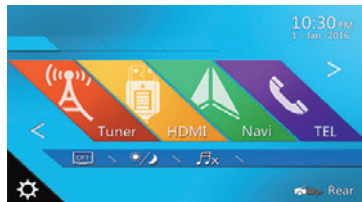

- Built-in Bluetooth® for Hands-free Calling & Audio Streaming
- 2-Zone Entertainment

15-Band Graphic Equalizer

Equipped with a full-featured 15-band graphic equalizer, you will enjoy superior control over the audio spectrum with frequency adjustments in the 25 Hz to 16 kHz range over fifteen bands. This gives you the power to get the most out of your sound system, and the ability to contour the sound output to your musical taste. Since the gain level can be adjusted for each source separately, you won't need to adjust the volume every time you switch to a low-volume source such as the radio.

Variable Color Illumination for Keys and LCD

User Interface Offers Superior Visibility and Intuitive Operation

The large, highly visible icons on the touch panel make the NX706 extremely user friendly. Flick operation support enables you to scroll through map screens, music selection screens and more.