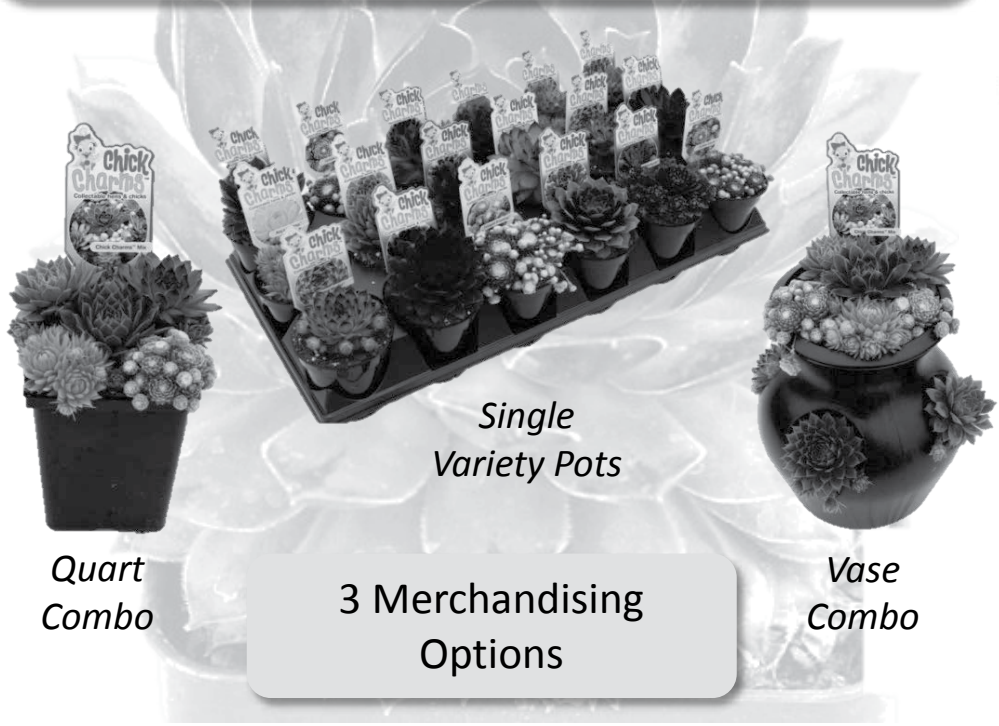

Zone 9	2-2.5' x 2'	Y
Zone 9	2-3' x 2'	Y
Zone 9	3-5' x 3'	Y

**New  
for  
2016!**

This outstanding selection of the most colorful, vigorous, and prolific Sempervivum hybrids (hens & chicks) is based on breeder Chris Hansen's evaluation of over 400 varieties!