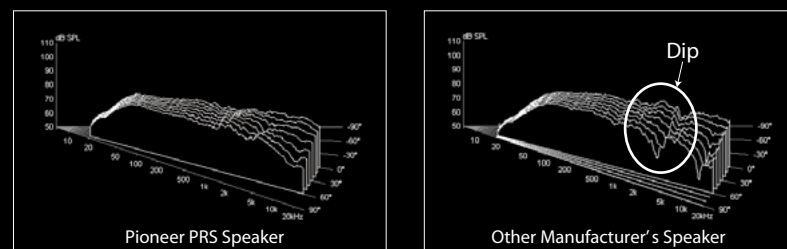

- **PRS Series** Optimal sound purity, designed in every detail to satisfy demanding audiophiles.
- **TS-D Series** Best: Easy-to-install 2-way crossover coaxial design for component speaker-quality sound.
- **TS-A Series** Better: Extra power handling, reliability and sound performance made affordable.
- **TS-G Series** Good: Superior value in high audio technology that even casual listeners can appreciate.

REV Series (TS-C & TS-D)

TS-D901P

Premier 6" X 9" REV 2-Way Speaker

350 W MAX.
DuPont™ KEVLAR®

1. **SHARED FEATURES (TS-D901P/TS-D801P):**
2. Dual-Layer KEVLAR® Brand Fiber with Rigidite™ IMPP™ Composite Cone
   - Newly-Designed Basket Boasting Much Higher Compressive Strength and Better Damping

- Butyl Rubber Surround for Smoother Response
- Glass-Imide Voice Coil Bobbin
- Conex Damper

- 1-1/8" Lightweight Soft Dome Tweeter with Neodymium Magnet and Rear Chamber
- Wave Guides for Dispersion Control
- Built-in LC Network (-12 dB/Oct. LPF & HPF)