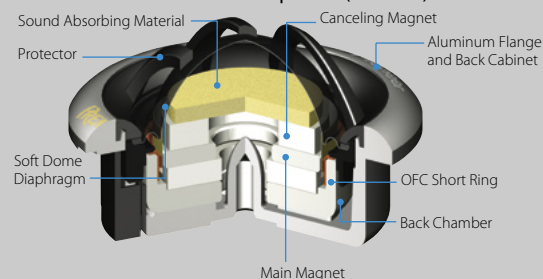

Cross-Section of PRS Speaker (Tweeter)