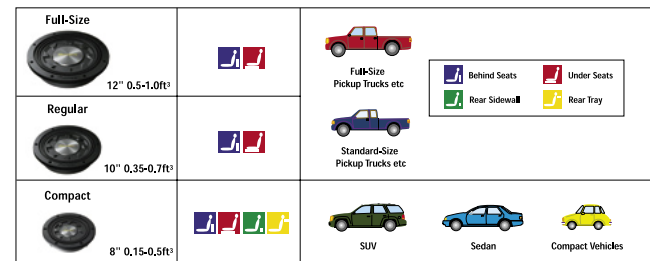

UD-SW10U and UD-SW8U for under seat application UD-SW12B or UD-SW10B for behind seat back application

TS-W301R

12" IMPP Component Subwoofer

800 W MAX.

SPECIFICATIONS:

- 800 Watts Max. Music Power
- 150 Watts Nominal Power Handling
- Frequency Response: 20 Hz to 4 000 Hz
- Sensitivity: 91 dB (1 W/1 m)
- 4 Ω Rated
- Accessory Grille (UD-G307) Available
- Recommended Enclosure: 1.0 to 2.0 Cubic Feet

TS-W251R

10" IMPP Component Subwoofer

600 W MAX.

SPECIFICATIONS:

- 600 Watts Max. Music Power
- 120 Watts Nominal Power Handling
- Frequency Response: 20 Hz to 4 500 Hz
- Sensitivity: 90 dB (1 W/1 m)
- 4 Ω Rated
- Accessory Grille (UD-G257) Available
- Recommended Enclosure: 0.7 to 1.3 Cubic Feet

SHARED FEATURES (TS-W301R/TS-W251R):

- Blue IMPP Composite Cone Woofer
- Wide Roll, Dual-Layer Urethane Surround
- 4-Layer, Long Voice Coil
- Extended Excursion Design
- Extended and Vented Pole Yoke
- Molded Gasket
- Magnet Cover
- Push Terminal

Subwoofer Specifications and Thiele/Small Parameters