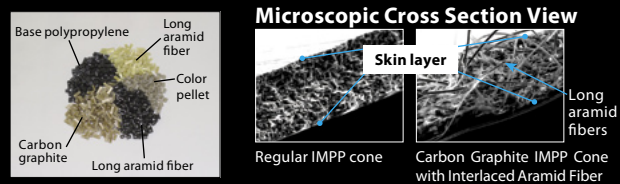

### Composite IMPP Cone with Interlaced Aramid Fiber

With long aramid fibers interlacing together inside, this IMPP cone design provides the strength and rigidity that powerful bass sound requires. High-density compressed internal architecture is resilient, stacks up against high power well and transfers sound quickly. The result is full-bodied, rich sound character with midrange depth that conventional IMPP cones cannot match.