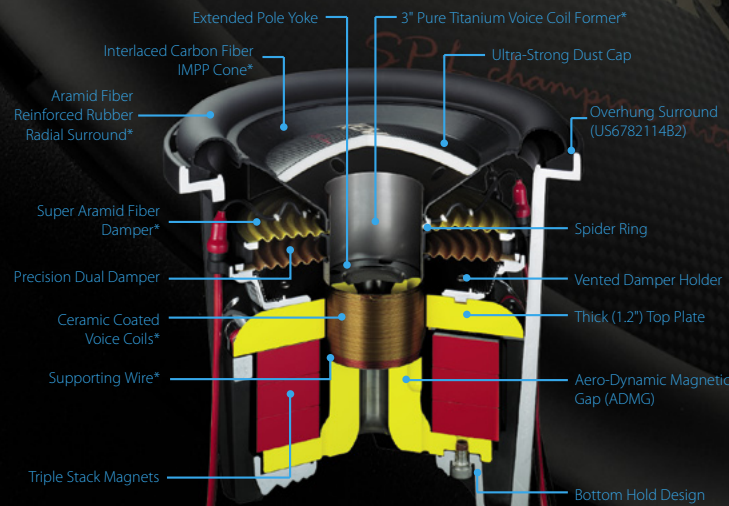

Feel the Power

Pioneer's championship-winning SPL subwoofers produce the deepest, most powerful bass. Experience extreme decibel levels and feel the power of the Premier SPL subwoofers.

*Patent Pending

SPL SUBWOOFERS

TS-W8102SPL

8000 W MAX.

Premier 15" Competition-Level SPL Component Subwoofer

1. **SPECIFICATIONS:**
2. 8000 Watts Max. Music Power
   - 3000 Watts Nominal Power Handling
   - Dual Voice Coil Design (1 Ω or 4 Ω)
   - Frequency Response: 15 Hz to 1500 Hz
   - Sensitivity: 91 dB (1 W/1 m)
   - Recommended Enclosure: 2.5 Cubic Feet

TS-W5102SPL

6000 W MAX.

Premier 12" Competition-Level SPL Component Subwoofer

1. **SPECIFICATIONS:**
2. 6000 Watts Max. Music Power
   - 2500 Watts Nominal Power Handling
   - Dual Voice Coil Design (1 Ω or 4 Ω)
   - Frequency Response: 18 Hz to 2000 Hz
   - Sensitivity: 88 dB (1 W/1 m)
   - Recommended Enclosure: 1.5 Cubic Feet

1. **SHARED FEATURES (TS-W5102SPL/TS-W8102SPL):**
2. Interlaced Carbon Fiber Reinforced IMPP™ Cone Woofer
   - Wide-Roll, Woven Aramid Fiber Radial Rubber Surround
   - Overhung Surround Design
   - Ceramic-Coated Voice Coil Wire
   - Dual 3", High Inductance, 6-Layer, Long Voice Coil (2 Ω x 2)

- Pure Titanium Voice Coil Bobbin
- Ultra-Strong Dust Cap with Foamed Acrylic Polymer
- Precision Double Aramid Damper with Damper Rings
- Extended and Vented Pole Yoke
- Aerodynamic Magnetic Gap (ADMG) Design
- Massive (320 oz.) Triple Stacked Magnets (TS-W5102SPL)

- Massive (390 oz.) Triple Stacked Magnets (TS-W8102SPL)
- Thick 1.2" (30 mm) Top Plate
- Bottom Hold Design Aluminum Die-Cast One-Piece Rigid Chassis
- 8-Gauge Wire Terminal