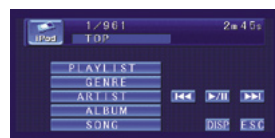

AVH-P4900DVD

In-Dash DVD Multimedia AV Receiver with 6.5" Widescreen Display

NEW

iPod Control Screen

- 6.5" Motorized Touch panel Display
- DVD/CD Player with DVD Video Playback
- MP3/WMA Playback from CD
- MOSFET50 W x 4
- RCA Preouts x 2
- 3-Band Parametric EQ
- iPod® Adapter Ready (CD-IB100II Required)
- XM-/Sirius-Ready
- Optional Remote Control (CD-R55)

CD-R55

Remote Control (Optional)

NEW

Optional Remote Control for hands-free, wireless control of your AVH-P4900DVD. Also compatible with AVIC-D3.