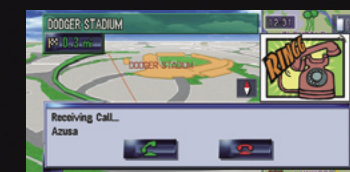

### Cut the Wires with Bluetooth®\*

Hands-Free operation of your compatible Bluetooth cellular phone.

\* AVIC-Z2 and AVIC-D3 Only.

AVIC-Z2 Displays Shown.

### Satellite Radio Ready

Get Sirius or XM Radio, and enjoy hundreds of digital music, news and entertainment channels.

\* Digital Satellite Tuner Required.

XM Satellite Radio Control Screen.