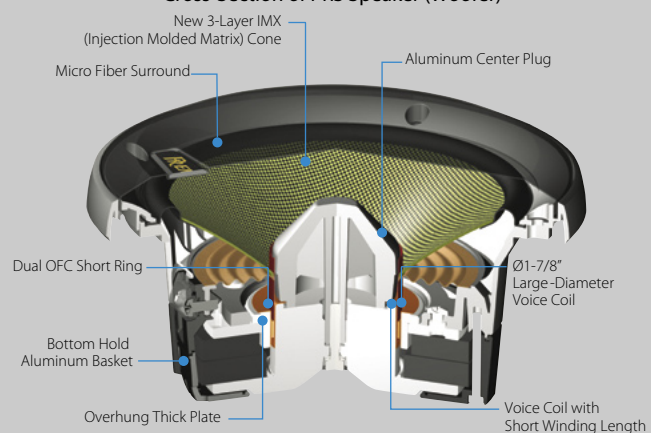

Cross-Section of PRS Speaker (Woofer)