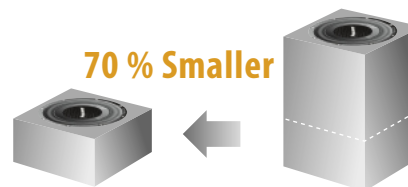

Air Suspension System for Smaller Enclosure

Approximately 70% smaller than previous enclosure.

TS-W1207D2/TS-W1207D4

NEW

Premier 12" IMPP Component Subwoofers

1200 W MAX.

1. **FEATURES:**
- 2-3/16" (ø55 mm) Phenol Coated Glass Cloth Voice Coil Former for Higher Power Handling Capabilities
  - Double Stack High Power Magnets (2.4 kg/83 oz.)
  - 1200 Watts Max. Music Power
  - 400 Watts Nominal Power Handling
  - Frequency Response: 18 Hz to 500 Hz
  - Sensitivity: 89 dB (1 W/1 m)
  - Recommended Enclosure: 0.85 to 1.75 Cubic Feet

1. **TS-W1207D2**
2. Dual 2 Ω, 4-Layer, Long Voice Coil (2 Ω x 2)
3. **TS-W1207D4**
4. Dual 4 Ω, 4-Layer, Long Voice Coil (4 Ω x 2)

SHARED FEATURES (TS-W1207D2/TS-W1207D4/TS-W1007D2/TS-W1007D4):

- Composite IMPP Cone Using Interlaced Aramid Fiber
- 3-Layer, Fiber Woven Radial Surround
- Single Large Conex Damper with Damper Ring
- Dual 4-Layer, Long Voice Coils (DVC)
- Extended and Vented Pole Yoke
- Integrated Single Sided Silver Binding Posts