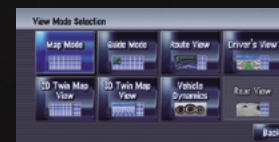

### Multiple Displays\*

View Mode Selection

Route View Mode

Map View Mode

3D Twin Map View Mode (AVIC-Z2 only)

\* AVIC-Z2 Displays Shown

Driver's View Mode (3D Icon display is AVIC-Z2 only)