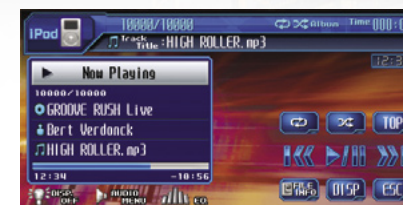

- 7" Motorized Touch panel Display
- 6-Disc DVD/CD Player with DVD Video Playback
- MP3/WMA Playback from CD
- MOSFET50 W x 4
- Hi-Volt Preouts x 3 (4.0 V)
- 3-Band Parametric EQ
- Bluetooth Adapter Ready (CD-BTB200 Required)
- iPod® Adapter Ready (CD-IB100II Required)
- XM-/Sirius-Ready
- Built-in AUX Input (Rear)

iPod Control Screen with Keys and Song Information