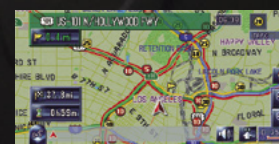

### More Mapping Detail

POI Search by Category (with POI Shortcut Keys)

Massive Tele Atlas database includes all of the U.S., Canada, Alaska and Hawaii. Easily find destinations from the 12 million Points of Interest, which include Restaurants, Hotels, Gas Stations and much more.

### Live Traffic on Your Map

Get detailed traffic information from XM NavTraffic™. Reroute around traffic incidents or slow traffic while on the go. XM NAVTRAFFIC

Icons along the road indicate average speed.