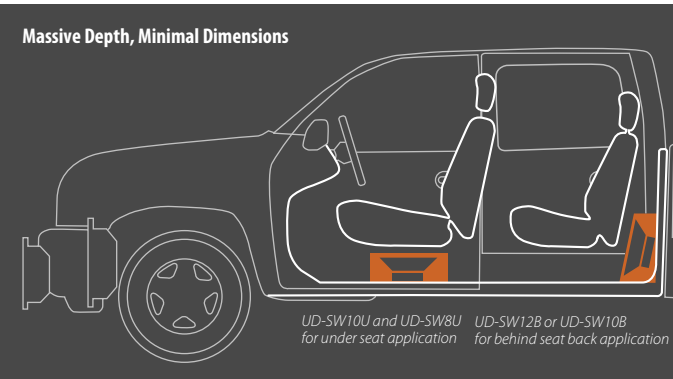

UD-SW12B

Subwoofer Enclosure

Shallow sealed enclosure for use with TS-SW1241D for behind seat back application

UD-SW10B

Subwoofer Enclosure

Shallow sealed enclosure for use with TS-SW1041D for behind seat back application

UD-SW10U

Subwoofer Enclosure

Shallow sealed enclosure for use with TS-SW1041D for under seat application

UD-SW8U

Subwoofer Enclosure

Shallow sealed enclosure for use with TS-SW841D for under seat application

SHARED FEATURES (TS-SW1241D/TS-SW1041D/TS-SW841D):

- Double-Cone Structure with Air Suspension Control System
- Reinforced Cone Using C-Shaped Nodes Structure
- Composite IMPP™ Double Cone Using Interlaced Carbon and Ultra Long Glass Fiber
- 3-Layer Fiber Woven Radial Surround with M-Shape Cross-Section
- 4-Layer, Long Voice Coil
- Glass Cloth Voice Coil Bobbin
- High-Energy Strontium Magnet
- Aluminum Dust Cap
- T-Pole Yoke Design
- Extended and Vented Pole Yoke
- Rubber Gasket
- Cast Aluminum Basket with Fin-Shaped Design

3 Different Sizes to Fit a Variety of Vehicles

The Premier subwoofers come in 3 different types — 12" Full-Size, 10" Regular, and 8" Compact — to provide wider installation options for a broad range of vehicles. Full-Size and Regular can be installed either behind or under seats, while Compact also allows setup on the rear sidewall or rear tray, depending on the type of vehicle.

UD-SW10U and UD-SW8U for under seat application UD-SW12B or UD-SW10B for behind seat back application

TS-W301R

12" IMPP Component Subwoofer

800 W MAX.

SPECIFICATIONS:

- 800 Watts Max. Music Power
- 150 Watts Nominal Power Handling
- Frequency Response: 20 Hz to 4 000 Hz
- Sensitivity: 91 dB (1 W/1 m)
- 4 Ω Rated
- Accessory Grille (UD-G307) Available
- Recommended Enclosure: 1.0 to 2.0 Cubic Feet

TS-W251R

10" IMPP Component Subwoofer

600 W MAX.

SPECIFICATIONS:

- 600 Watts Max. Music Power
- 120 Watts Nominal Power Handling
- Frequency Response: 20 Hz to 4 500 Hz
- Sensitivity: 90 dB (1 W/1 m)
- 4 Ω Rated
- Accessory Grille (UD-G257) Available
- Recommended Enclosure: 0.7 to 1.3 Cubic Feet

SHARED FEATURES (TS-W301R/TS-W251R):

- Blue IMPP Composite Cone Woofer
- Wide Roll, Dual-Layer Urethane Surround
- 4-Layer, Long Voice Coil
- Extended Excursion Design
- Extended and Vented Pole Yoke
- Molded Gasket
- Magnet Cover
- Push Terminal

Subwoofer Specifications and Thiele/Small Parameters