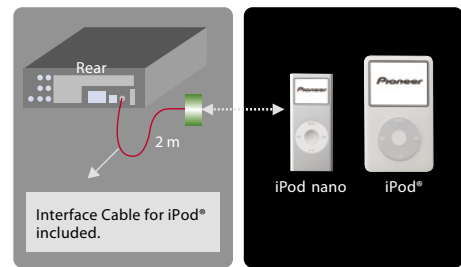

IP-Bus USB Adapter Ready

The IP-Bus USB Adapter (CD-UB100) helps make it simple to expand a Pioneer car entertainment system's listening library. Connect it from the head unit to a portable digital player or USB memory device, and gain convenient access to digital music files that have been compiled and edited on a personal computer, then transferred to the portable device.

Note: Unauthorized copying of music is strictly prohibited. Not every device is compatible. See more details in Pioneer website. Compatible with USB memory device only. Not compatible with DRM (Digital Rights Management) contents and MTP (Media Transfer Protocol) connection players.

iPod® Direct Connection for DEH-P790BT, DEH-P590IB and DEH-P490IB