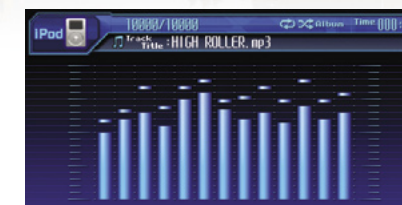

Level Meter