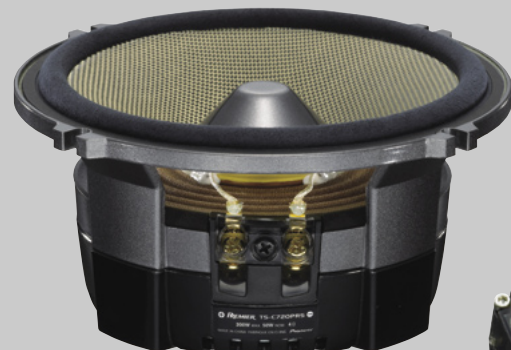

PRS Series

PRS Speaker (Woofer)

PRS Speaker (Tweeter)