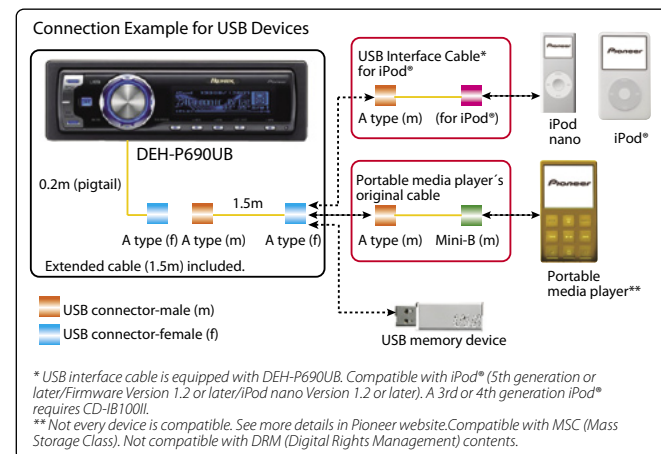

# DEH-P590IB

Premier CD Receiver

NEW

- Pure Blue Organic EL Display
- Bluetooth Adapter Ready (CD-BTB200 Required)
- USB Adapter Ready (CD-UB100 Required)
- iPod® Direct Control
- iTunes® AAC/MP3/WMA/WAV Playback
- MOSFET50 W x 4
- 7-Band GEQ
- XM-/SIRIUS-Ready
- Built-in AUX Input (Rear)
- Multi-Language Display
- 7-Way Rotary Commander
- Hi-Volt Preouts (4.0 V)
- Detachable Face Security™

## USB Direct Connection

Complete your connection to the heights of ecstasy. Pioneer car entertainment now hooks up more directly with a great variety of high-capacity portable digital players. Access, control and high-resolution playback are supremely fast and straightforward. Simply plug in USB-compatible equipment (such as an iPod nano, iPod®, or another portable digital player or USB memory device) into the rear USB connector of the DEH-P690UB head unit. This direct, high-speed, adapter-free connection plus built-in 24-bit Delta Sigma D/A Converter (to improve DAC) assures extraordinary sound quality as well as optimal convenience.

that is as quick and easy as manipulating the iPod® itself. For extra convenience, the DEH-P690UB lets you control menus (including all the latest shuffle functions) and songs, as well as podcasts and audiobook chapters stored in the iPod® directly through the head unit front interface.