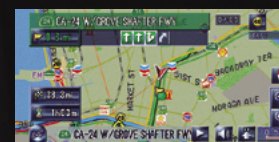

### More Mapping Detail

POI Search by Category (with POI Shortcut Keys)

Massive Tele Atlas database includes all of the U.S., Canada, Alaska and Hawaii. Easily find destinations from the 12 million Points of Interest, which include Restaurants, Hotels, Gas Stations and much more.

### GEX-P10XMT

XM NavTraffic™ Digital Satellite Tuner for Pioneer Navigation Systems

### Multiple Displays\*

View Mode Selection

Route View Mode

Map View Mode

3D Twin Map View Mode (AVIC-Z2 only)

\* AVIC-Z2 Displays Shown

Driver's View Mode (3D Icon display is AVIC-Z2 only)