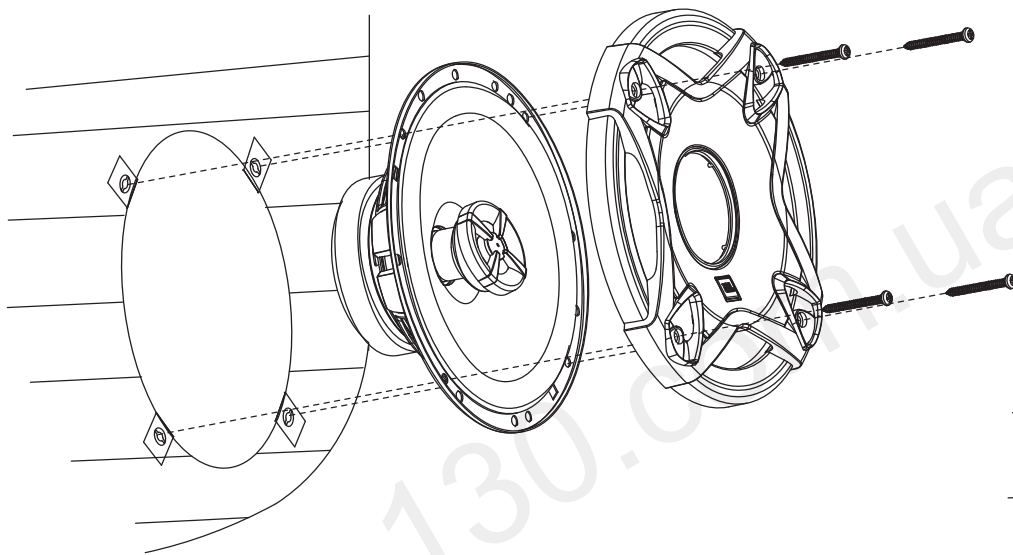

GT5-502, GT5-652, GT5-803, GT5-963