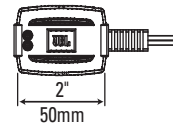

GT5-402

GT5-502

GT5-500C

GT5-650C