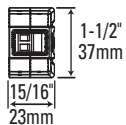

GT5-402

GT5-502

GT5-500C

GT5-650C