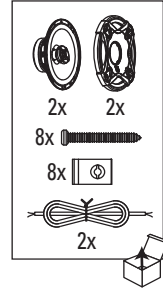

GT5-502, GT5-652, GT5-803, GT5-963