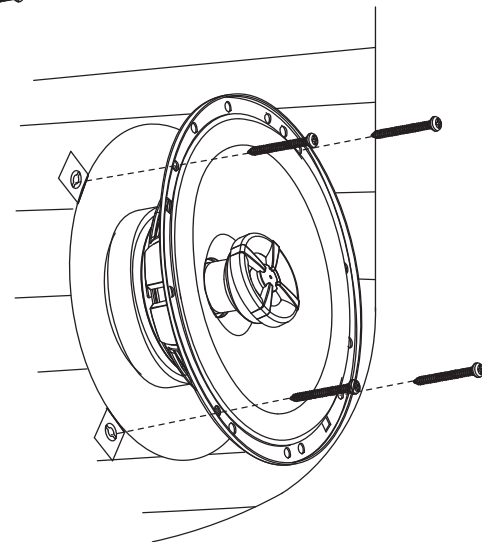

GT5-502, GT5-652, GT5-803, GT5-963