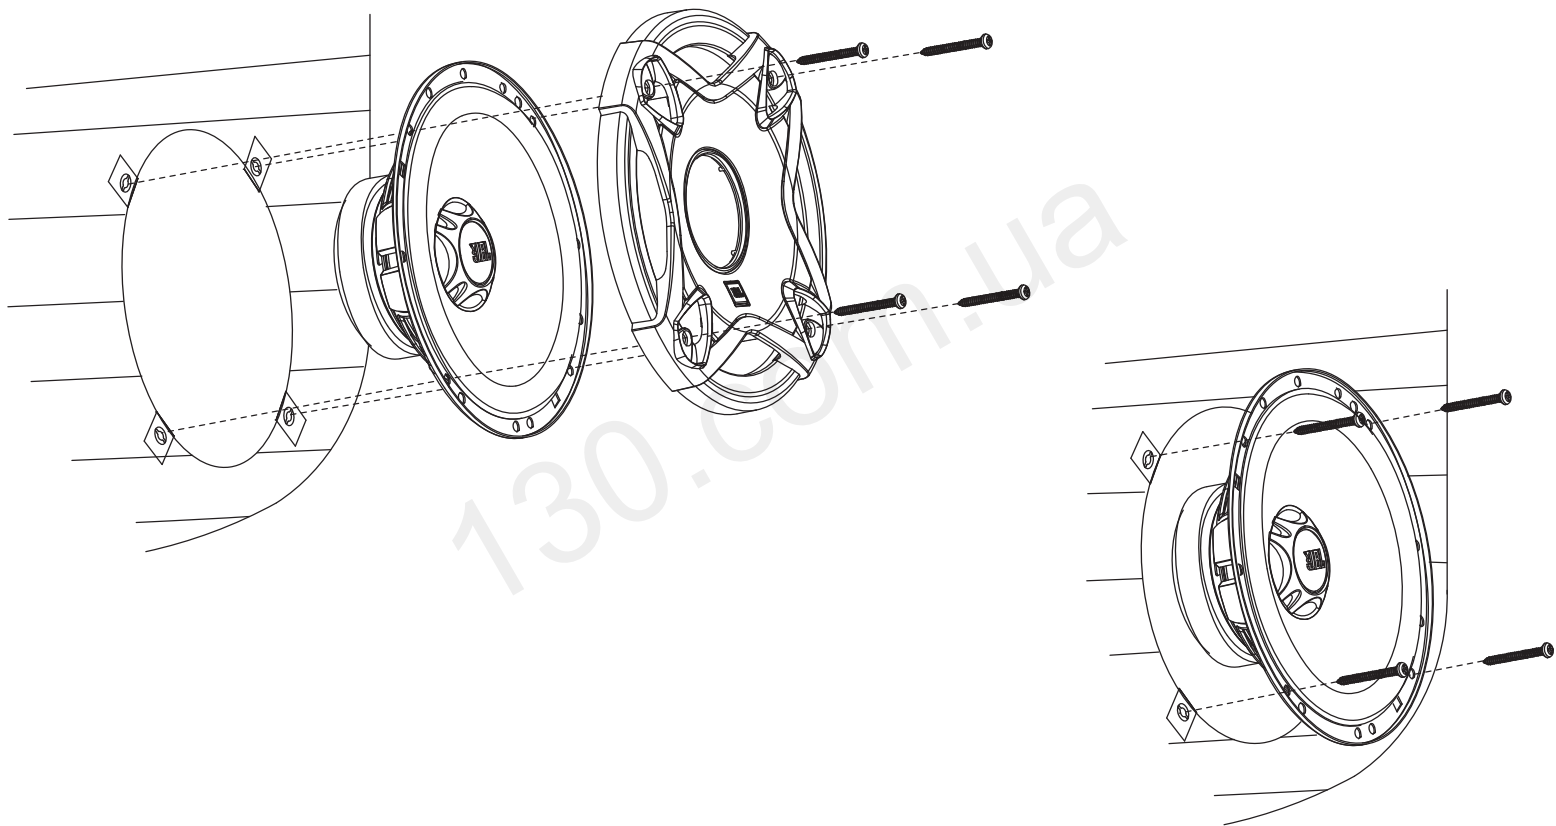

GT5-500C, GT5-650C