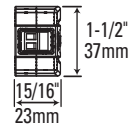

GT5-402

GT5-502

GT5-500C

GT5-650C