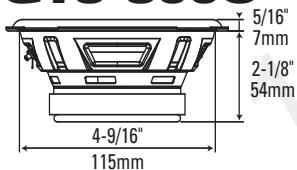

GT5-402

GT5-502

GT5-500C

GT5-650C