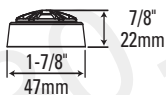

GT5-402

GT5-502

GT5-500C

GT5-650C