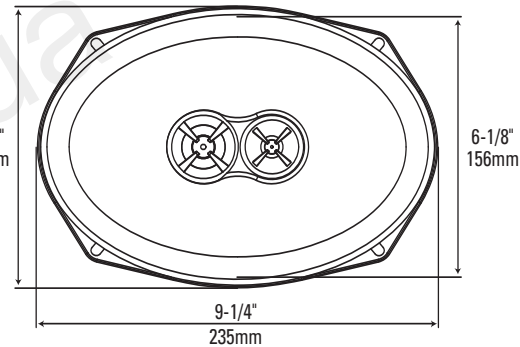

GT5-803

	GT5-402	GT5-502	GT5-652	GT5-803	GT5-963	GT5-500C	GT5-650C
BL (T-m)	3.500	4.230	4.060	6.53	6.79	4.110	4.160
DCR (ohms)	3.530	3.570	3.700	3.99	4.03	3.510	3.700
Mms (g)	5.840	8.860	11.550	23.38	26.45	11.340	15.720
Sd (sq cm)	56.750	95.030	138.930	226.980	241.900	95.030	138.930
Cms (µm/N)	252.000	272.000	283.000	373.000	372.000	339.000	274.000
Vas (l)	1.140	3.450	7.670	26.96	26.9	4.300	7.420
Fs (Hz)	131.200	102.480	88.020	53.92	54.1	81.180	76.750
Qes	1.170	0.970	1.220	0.64	0.69	1.020	1.380
Qms	9.810	10.400	11.620	14.77	8.43	10.530	12.580
Qt	1.050	0.880	1.110	0.61	0.63	0.930	1.240
SPL 2.83V	89.500	91.900	92.200	93.7	92.200	89.700	89.800

SPECIFICATIONS	GT5-402	GT5-502	GT5-652	GT5-803	GT5-963	GT5-500C	GT5-650C
Type:	4" 2-Way	5-1/4" 2-Way	165mm 2-Way	8" 3-Way	6" x 9" 3-Way	5-1/4" 2-Way Component System	165mm 2-Way Component System
Nominal Impedance:	4 Ohms	4 Ohms	4 Ohms	4 Ohms	4 Ohms	4 Ohms	4 Ohms
Power Handling, RMS:	30W	35W	45W	70W	70W	40W	50W
Power Handling, Peak:	90W	105W	135W	210W	210W	120W	150W
Frequency Response:	75Hz – 20kHz	70Hz – 20kHz	55Hz – 20kHz	40Hz – 20kHz	50Hz – 20kHz	70Hz – 20kHz	55Hz – 20kHz
Sensitivity (2.83V, 1m):	91dB	93dB	93dB	92dB	91dB	91dB	91dB