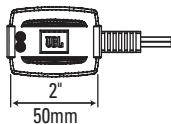

GT5-402

GT5-502

GT5-500C

GT5-650C