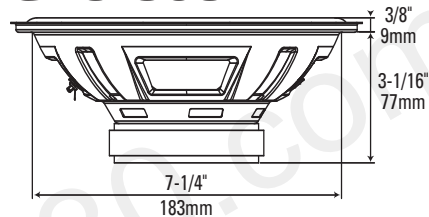

GT5-652

GT5-963

GT5-803