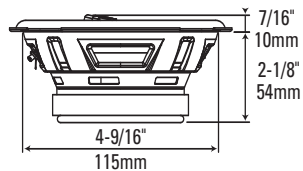

GT5-402

GT5-502

GT5-500C

GT5-650C