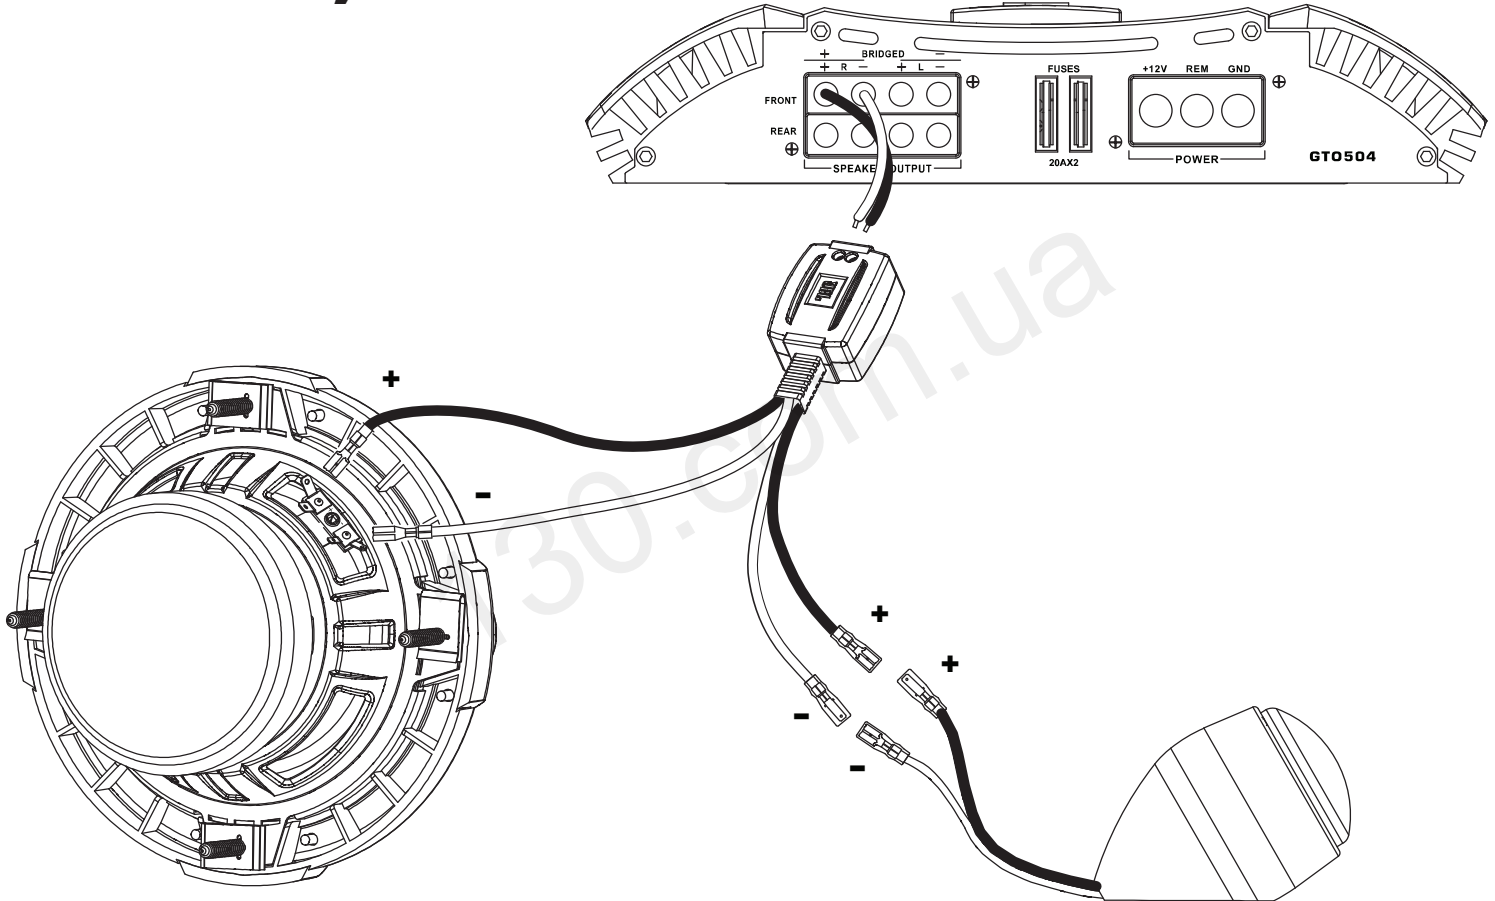

GT5-500C, GT5-650C