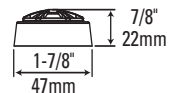

GT5-402

GT5-502

GT5-500C

GT5-650C