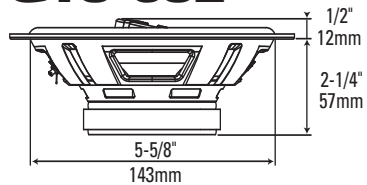

GT5-652

GT5-963

GT5-803