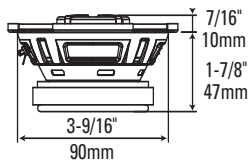

GT5-402

GT5-502

GT5-500C

GT5-650C