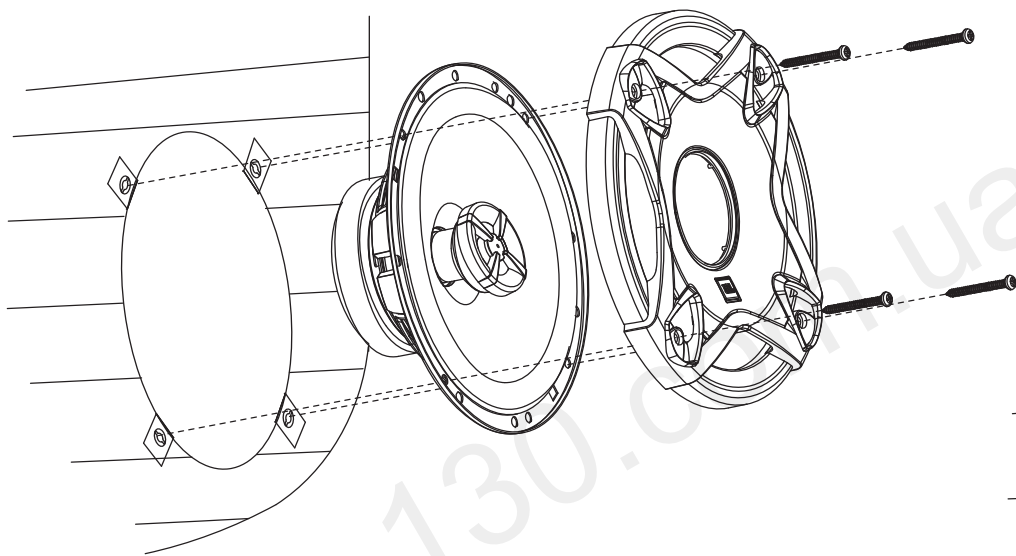

GT5-502, GT5-652, GT5-803, GT5-963