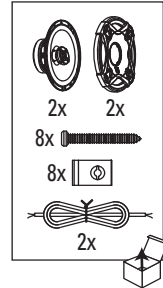

GT5-502, GT5-652, GT5-803, GT5-963