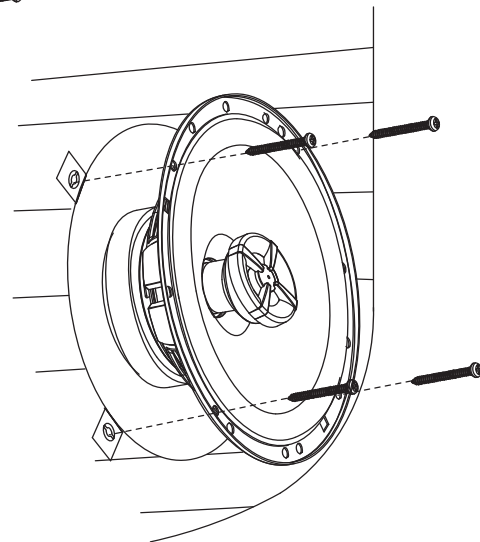

GT5-502, GT5-652, GT5-803, GT5-963