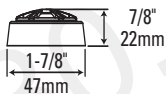

GT5-402

GT5-502

GT5-500C

GT5-650C