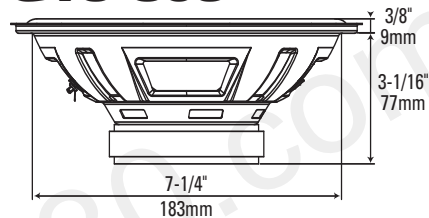

GT5-652

GT5-963

GT5-803