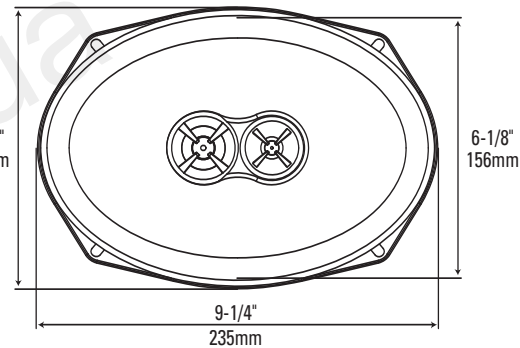

GT5-803

| | GT5-402 | GT5-502 | GT5-652 | GT5-803 | GT5-963 | GT5-500C | GT5-650C |
|------------|----------------|----------------|----------------|----------------|----------------|-----------------|-----------------|
| BL (T-m) | 3.500 | 4.230 | 4.060 | 6.53 | 6.79 | 4.110 | 4.160 |
| DCR (ohms) | 3.530 | 3.570 | 3.700 | 3.99 | 4.03 | 3.510 | 3.700 |
| Mms (g) | 5.840 | 8.860 | 11.550 | 23.38 | 26.45 | 11.340 | 15.720 |
| Sd (sq cm) | 56.750 | 95.030 | 138.930 | 226.980 | 241.900 | 95.030 | 138.930 |
| Cms (µm/N) | 252.000 | 272.000 | 283.000 | 373.000 | 372.000 | 339.000 | 274.000 |
| Vas (l) | 1.140 | 3.450 | 7.670 | 26.96 | 26.9 | 4.300 | 7.420 |
| Fs (Hz) | 131.200 | 102.480 | 88.020 | 53.92 | 54.1 | 81.180 | 76.750 |
| Qes | 1.170 | 0.970 | 1.220 | 0.64 | 0.69 | 1.020 | 1.380 |
| Qms | 9.810 | 10.400 | 11.620 | 14.77 | 8.43 | 10.530 | 12.580 |
| Qt | 1.050 | 0.880 | 1.110 | 0.61 | 0.63 | 0.930 | 1.240 |
| SPL 2.83V | 89.500 | 91.900 | 92.200 | 93.7 | 92.200 | 89.700 | 89.800 |

| SPECIFICATIONS | GT5-402 | GT5-502 | GT5-652 | GT5-803 | GT5-963 | GT5-500C | GT5-650C |
|--------------------------|----------------|----------------|----------------|----------------|----------------|-------------------------------------|------------------------------------|
| Type: | 4" 2-Way | 5-1/4" 2-Way | 165mm 2-Way | 8" 3-Way | 6" x 9" 3-Way | 5-1/4" 2-Way Component System | 165mm 2-Way Component System |
| Nominal Impedance: | 4 Ohms | 4 Ohms | 4 Ohms | 4 Ohms | 4 Ohms | 4 Ohms | 4 Ohms |
| Power Handling, RMS: | 30W | 35W | 45W | 70W | 70W | 40W | 50W |
| Power Handling, Peak: | 90W | 105W | 135W | 210W | 210W | 120W | 150W |
| Frequency Response: | 75Hz – 20kHz | 70Hz – 20kHz | 55Hz – 20kHz | 40Hz – 20kHz | 50Hz – 20kHz | 70Hz – 20kHz | 55Hz – 20kHz |
| Sensitivity (2.83V, 1m): | 91dB | 93dB | 93dB | 92dB | 91dB | 91dB | 91dB |