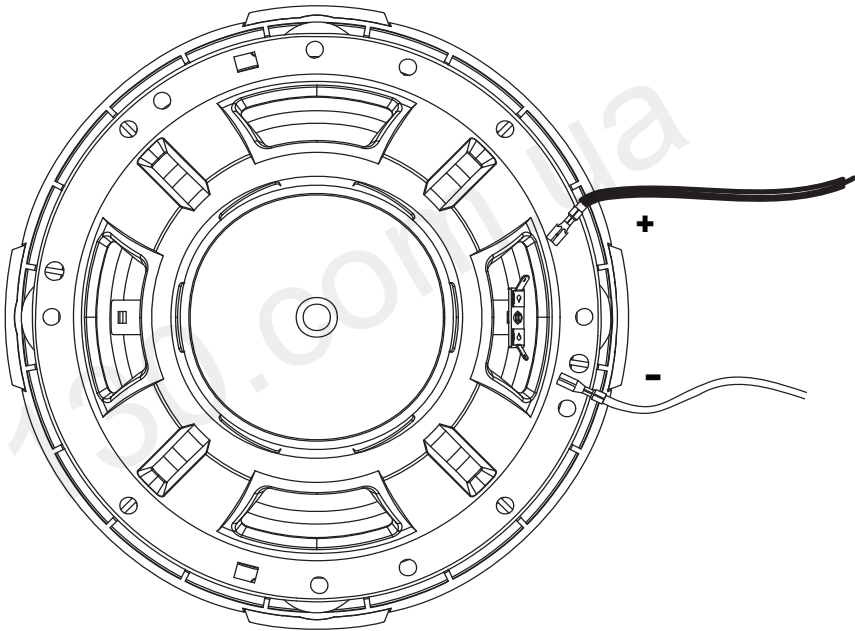

**GT5-402, GT5-502, GT5-652, GT5-803,
GT5-963, GT5-500C, GT5-650C**