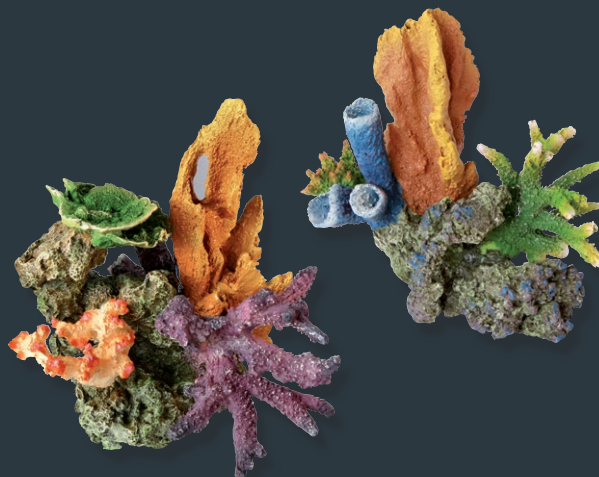

SF Deco Coral IQ13 Big
[Art. A4040555]

SF Deco Coral IQ13 Small
[Art. A4040550]