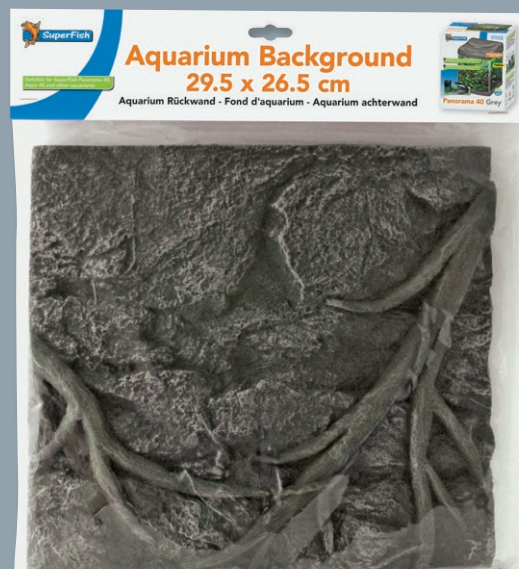

SUPERFISH AQUARIUM BACKGROUND

Background with root design. Colour fast and non-toxic for a long life use. Fits exactly in your preferred SuperFish aquarium. Available for the QUBiE 25, 40, Aqua 45 and Panorama 40, 60.

SF QUBIE 25 BACKGROUND 29,0x29,0 [Art. A4070055]

SF QUBIE 40 BACKGROUND 37,2x32,3 [Art. A4070060]

SF AQUA 45 BACKGROUND 36,0x42,0 [Art. A4070075]

SF PANORAMA 40 BACKGR. 29,5x26,5 [Art. A4070080]

SF PANORAMA 60 BACKGR. 46,0x33,5 [Art. A4070085]