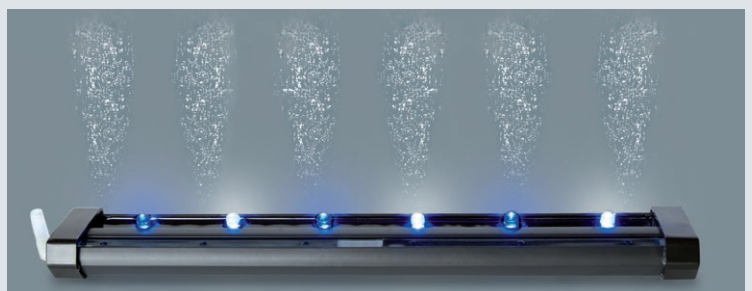

SF AIR STONES and SF AIR TUBE

Art.	Model	Art.	Model
08010010	SF Airstone Round - 2 pcs	08010040	SF Airstone Triangle 20 cm
08010020	SF Airstone Cylindrical - 2 pcs	08010047	SF Airstone Triangle 30 cm
08010022	SF Airstone Shell model	08010030	SF Airstone XXL 50 mm
08010023	SF Airstone Star model	08060023	SF Air tube Roll 2,5 m
08010030	SF Airstone Triangle 10 cm	08060025	SF Air tube Roll 25 m