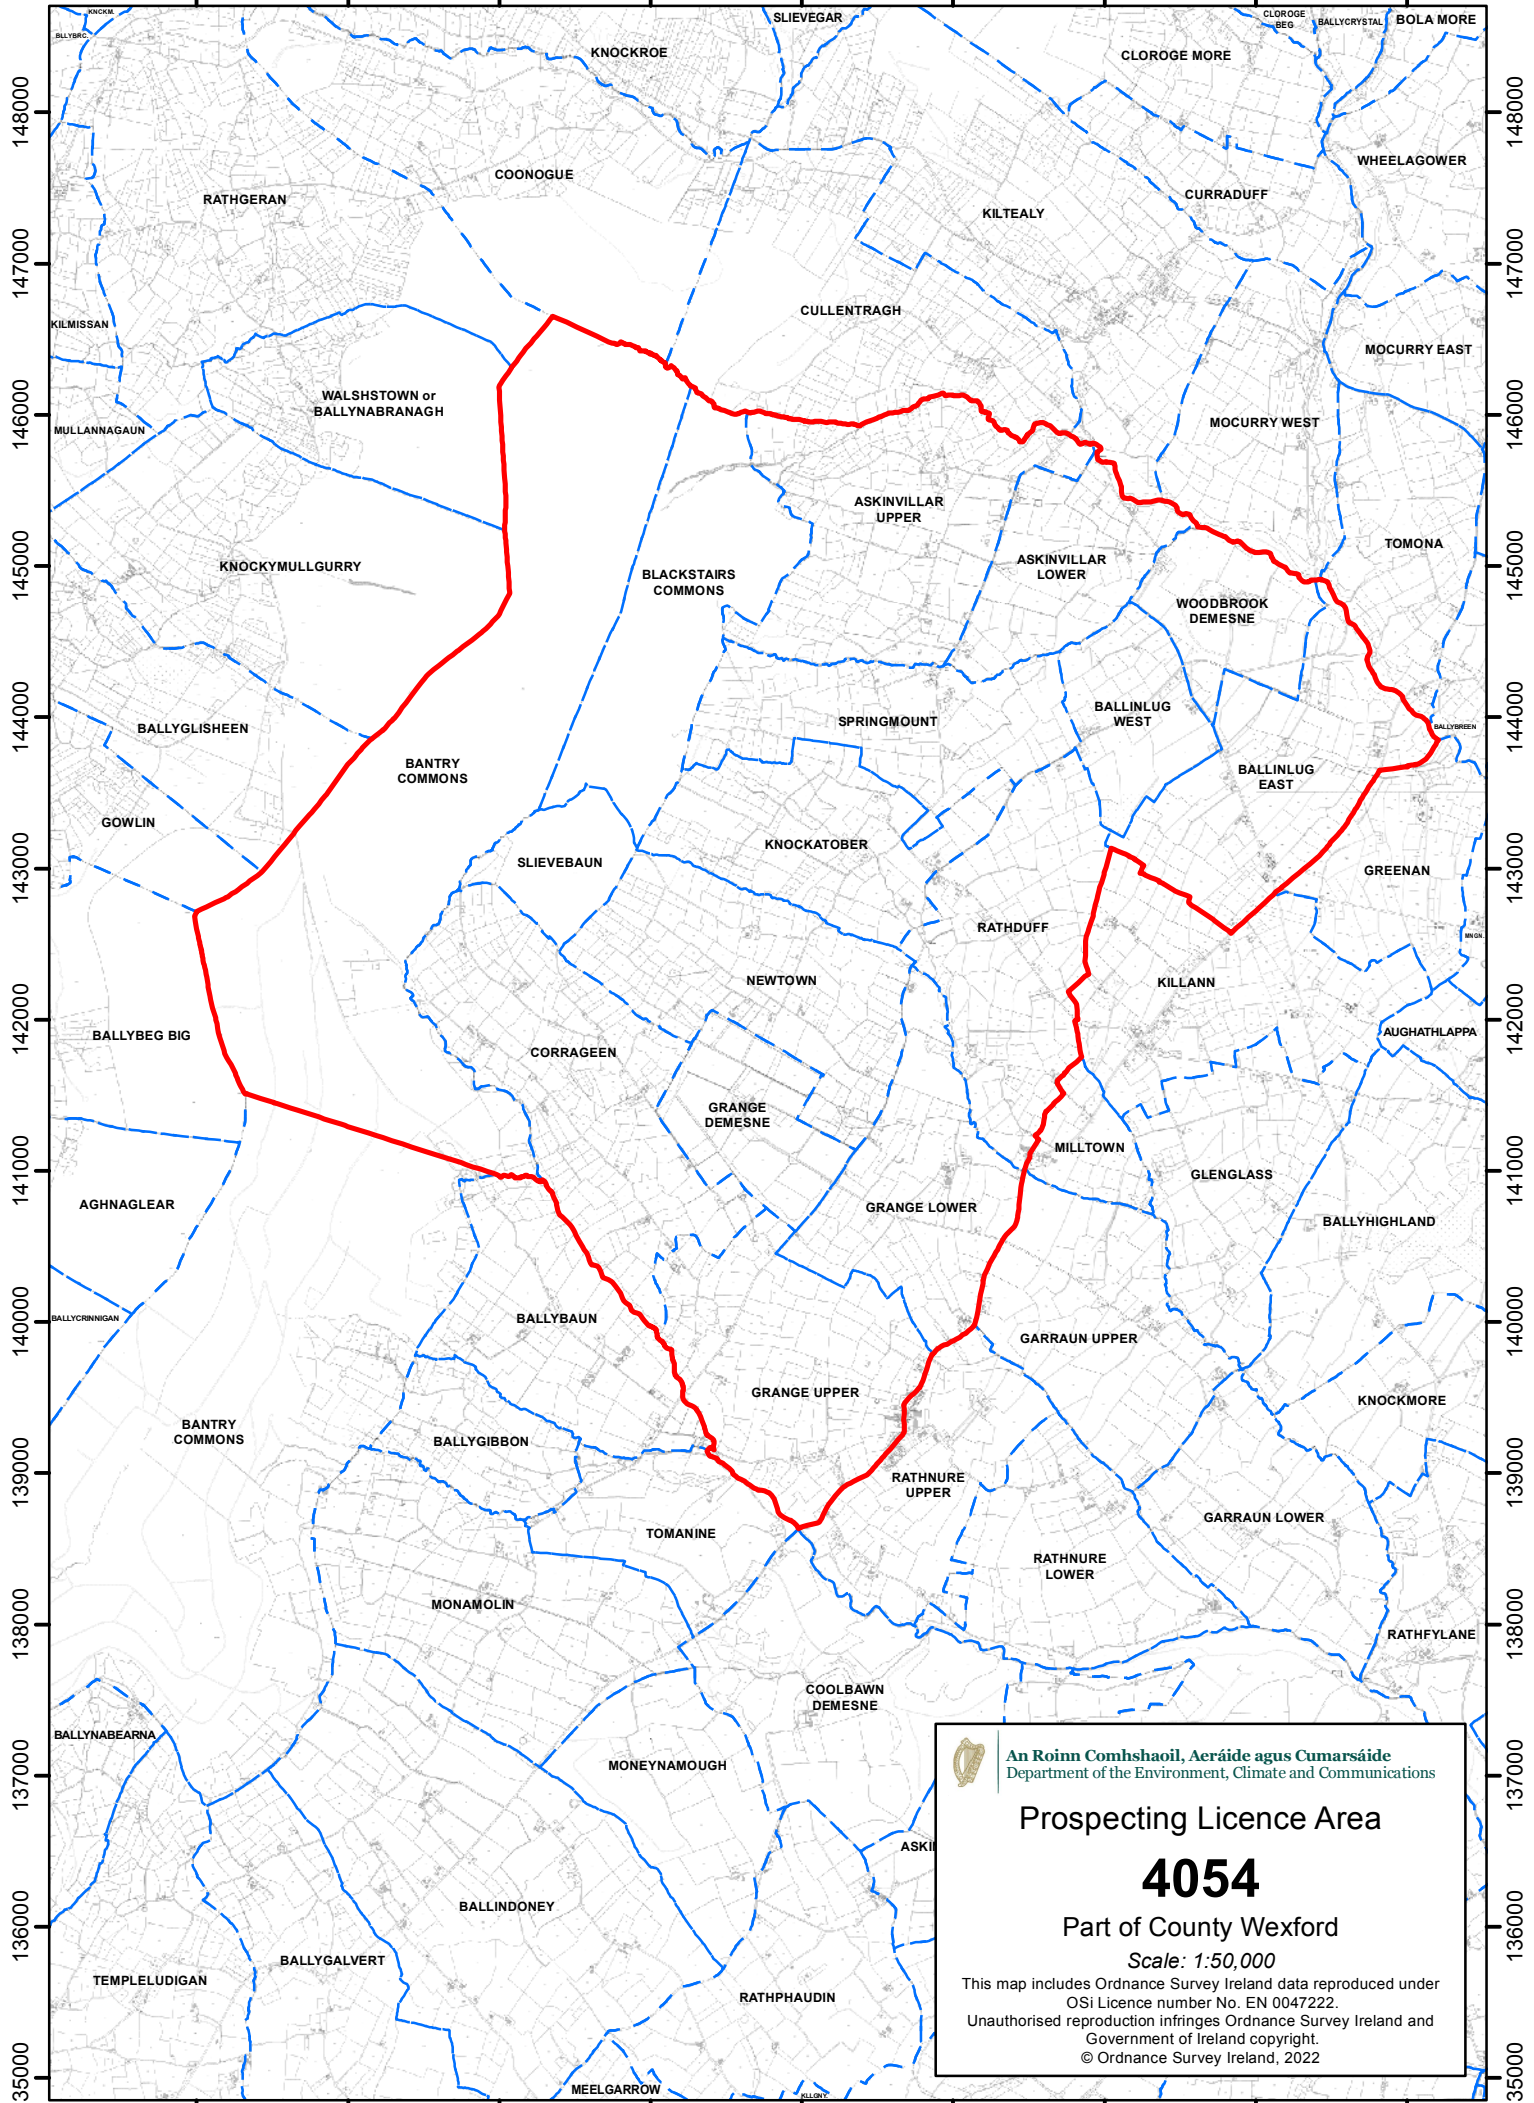

Prospecting Licence Area No. 4054, County Wexford

O.S. 6" Wexford 13, 18, 19 and 24

Townlands in Bantry Barony:

Askinvillar Lower, Askinvillar Upper, Ballinlug East, Ballinlug West, Bantry Commons (E.D. Killann), Blackstairs Commons, Corrageen, Grange Demesne, Grange Lower, Grange Upper, Knocktober, Newtown (E.D. Killann), Rathduff, Slievebaun, Springmount, Woodbrook Demesne

Area: 33.09 square kilometres

279000 280000 281000 282000 283000 284000 285000 286000 287000

An Roinn Comhshaoil, Aeráide agus Cumarsáide
 Department of the Environment, Climate and Communications

Prospecting Licence Area
4054
 Part of County Wexford
Scale: 1:50,000

This map includes Ordnance Survey Ireland data reproduced under OSi Licence number No. EN 0047222. Unauthorised reproduction infringes Ordnance Survey Ireland and Government of Ireland copyright. © Ordnance Survey Ireland, 2022