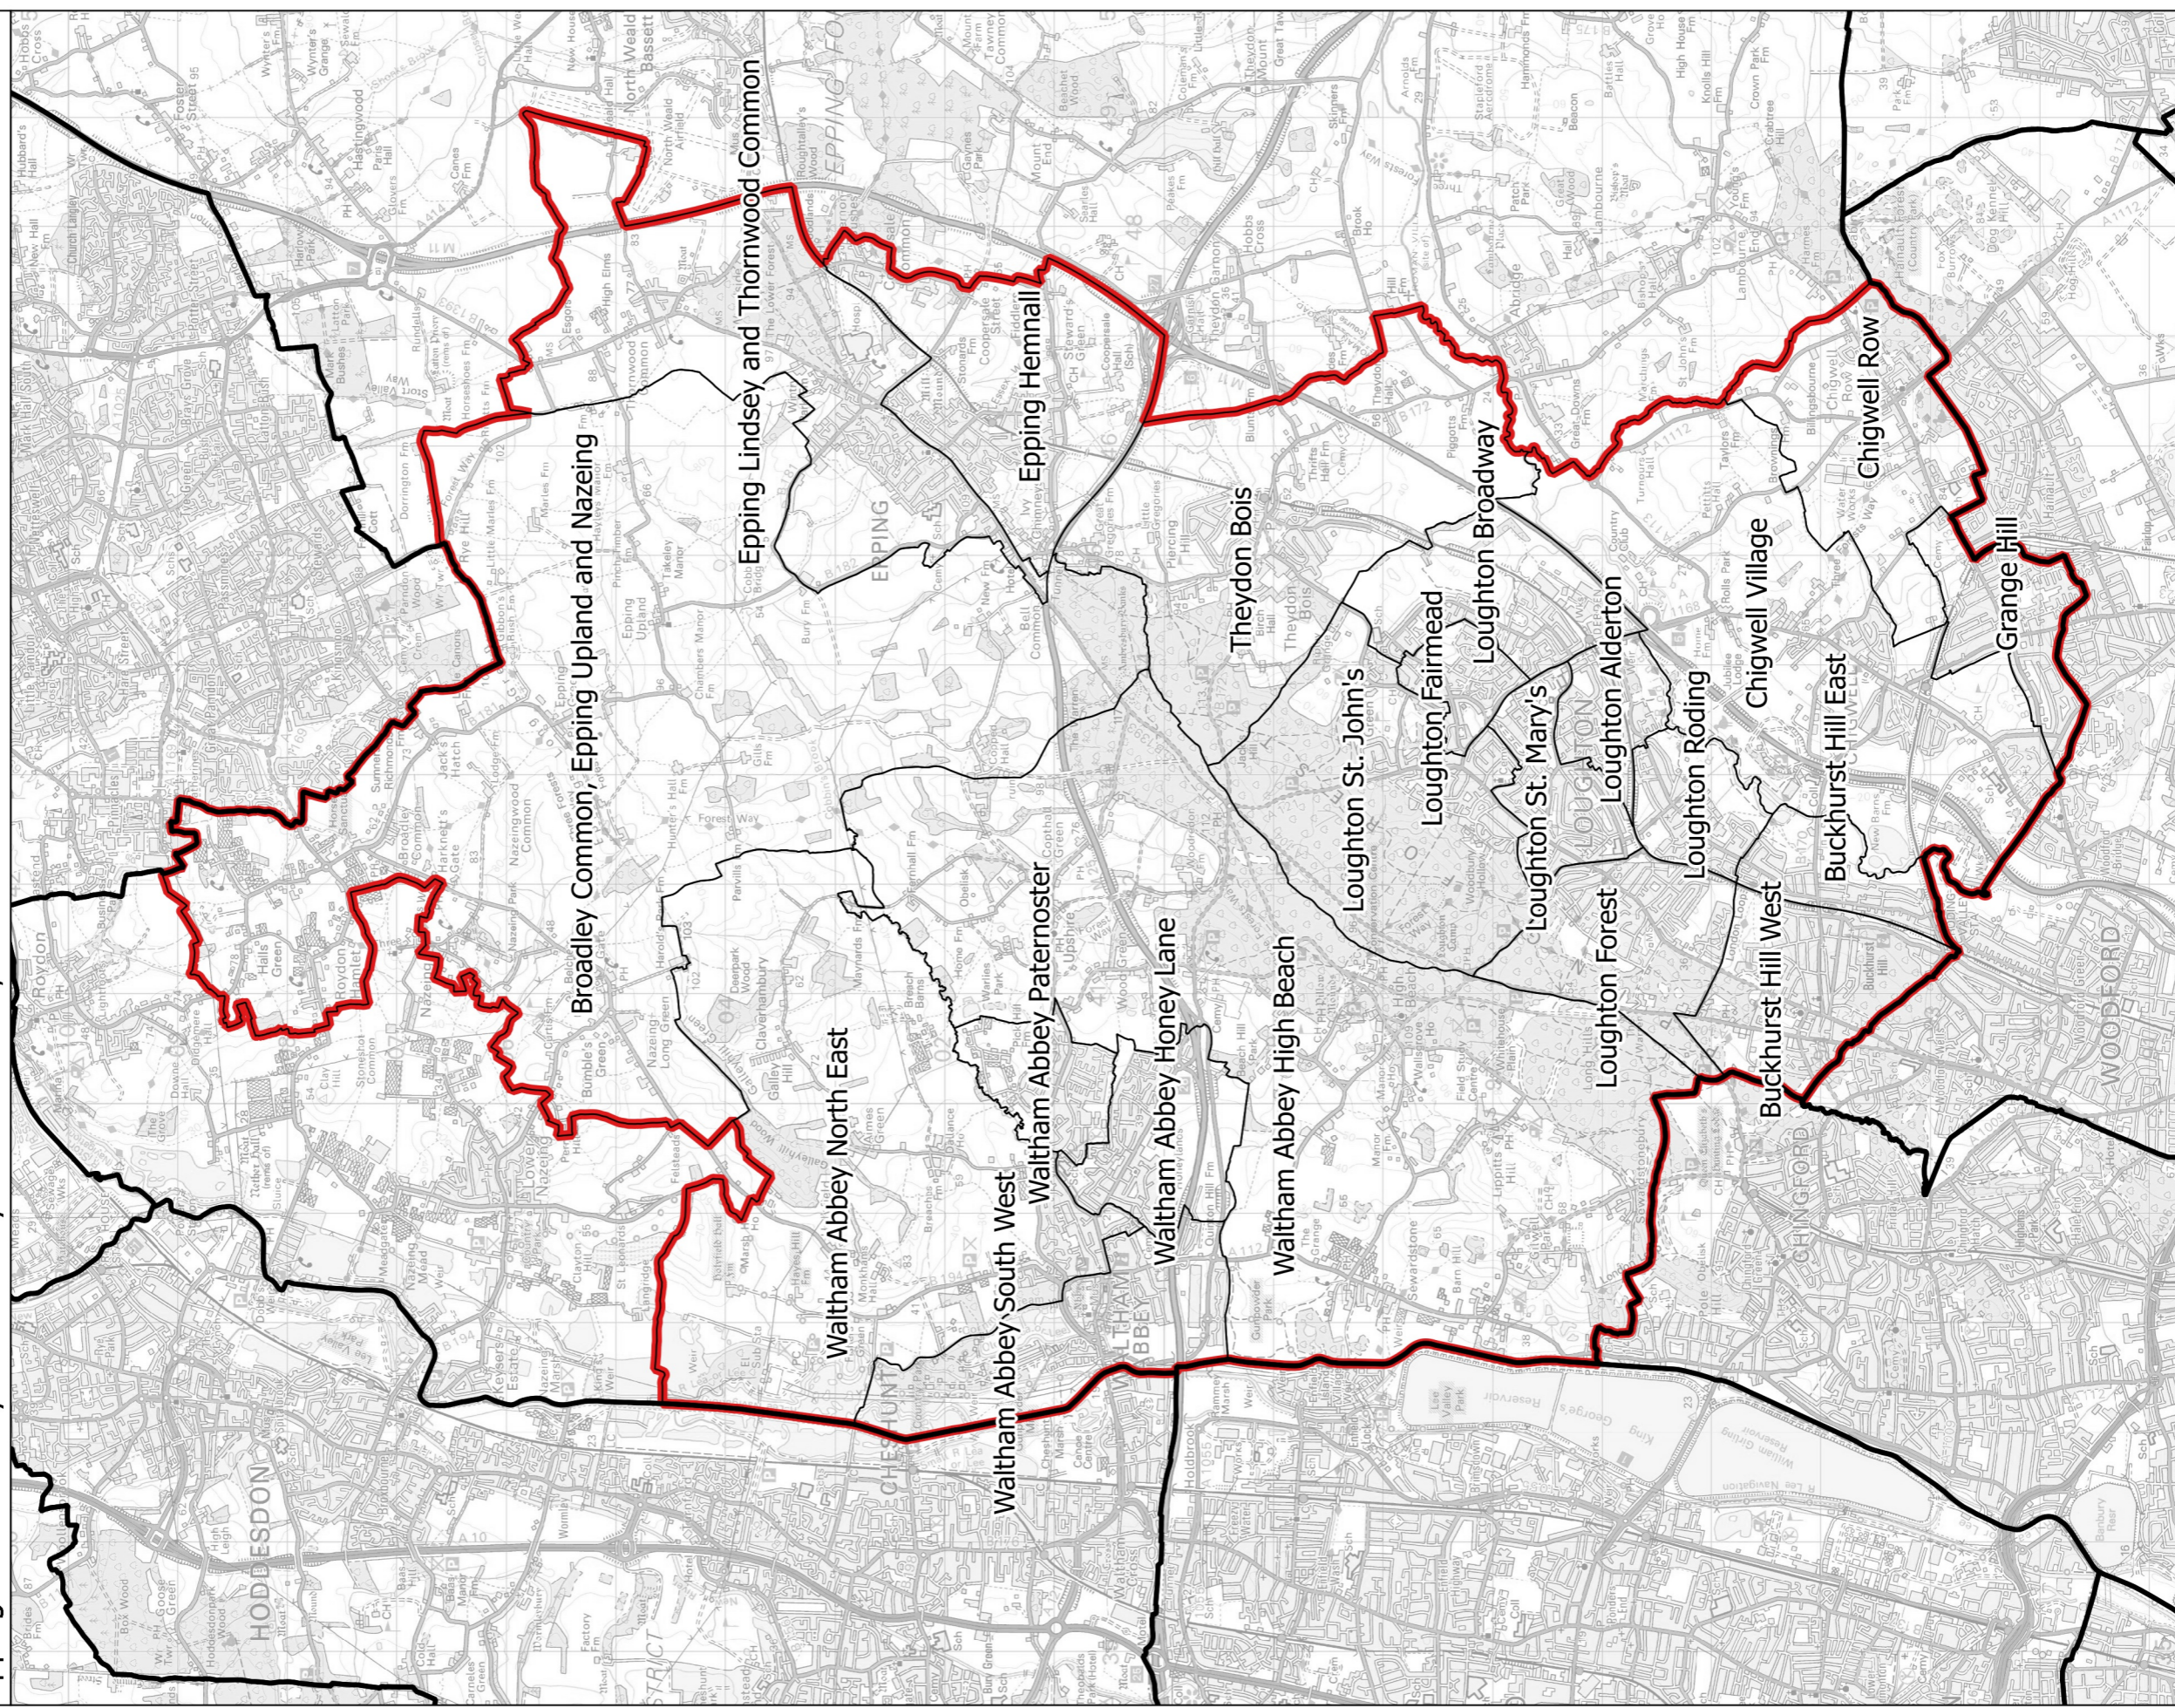

Boundary Commission for England - Eastern Region
 Unchanged from Initial Proposal
 Epping Forest County Constituency - Electorate 73,521

— Constituency — Local authorities — Wards

This map is reproduced from Ordnance Survey material with the permission of Ordnance Survey on behalf of the controller of Her Majesty's Stationery Office (C) Crown Copyright 2017. All rights reserved. Unauthorised reproduction infringes Crown copyright and may lead to prosecution or civil proceedings. Boundary Commission for England 100018289, 2017.