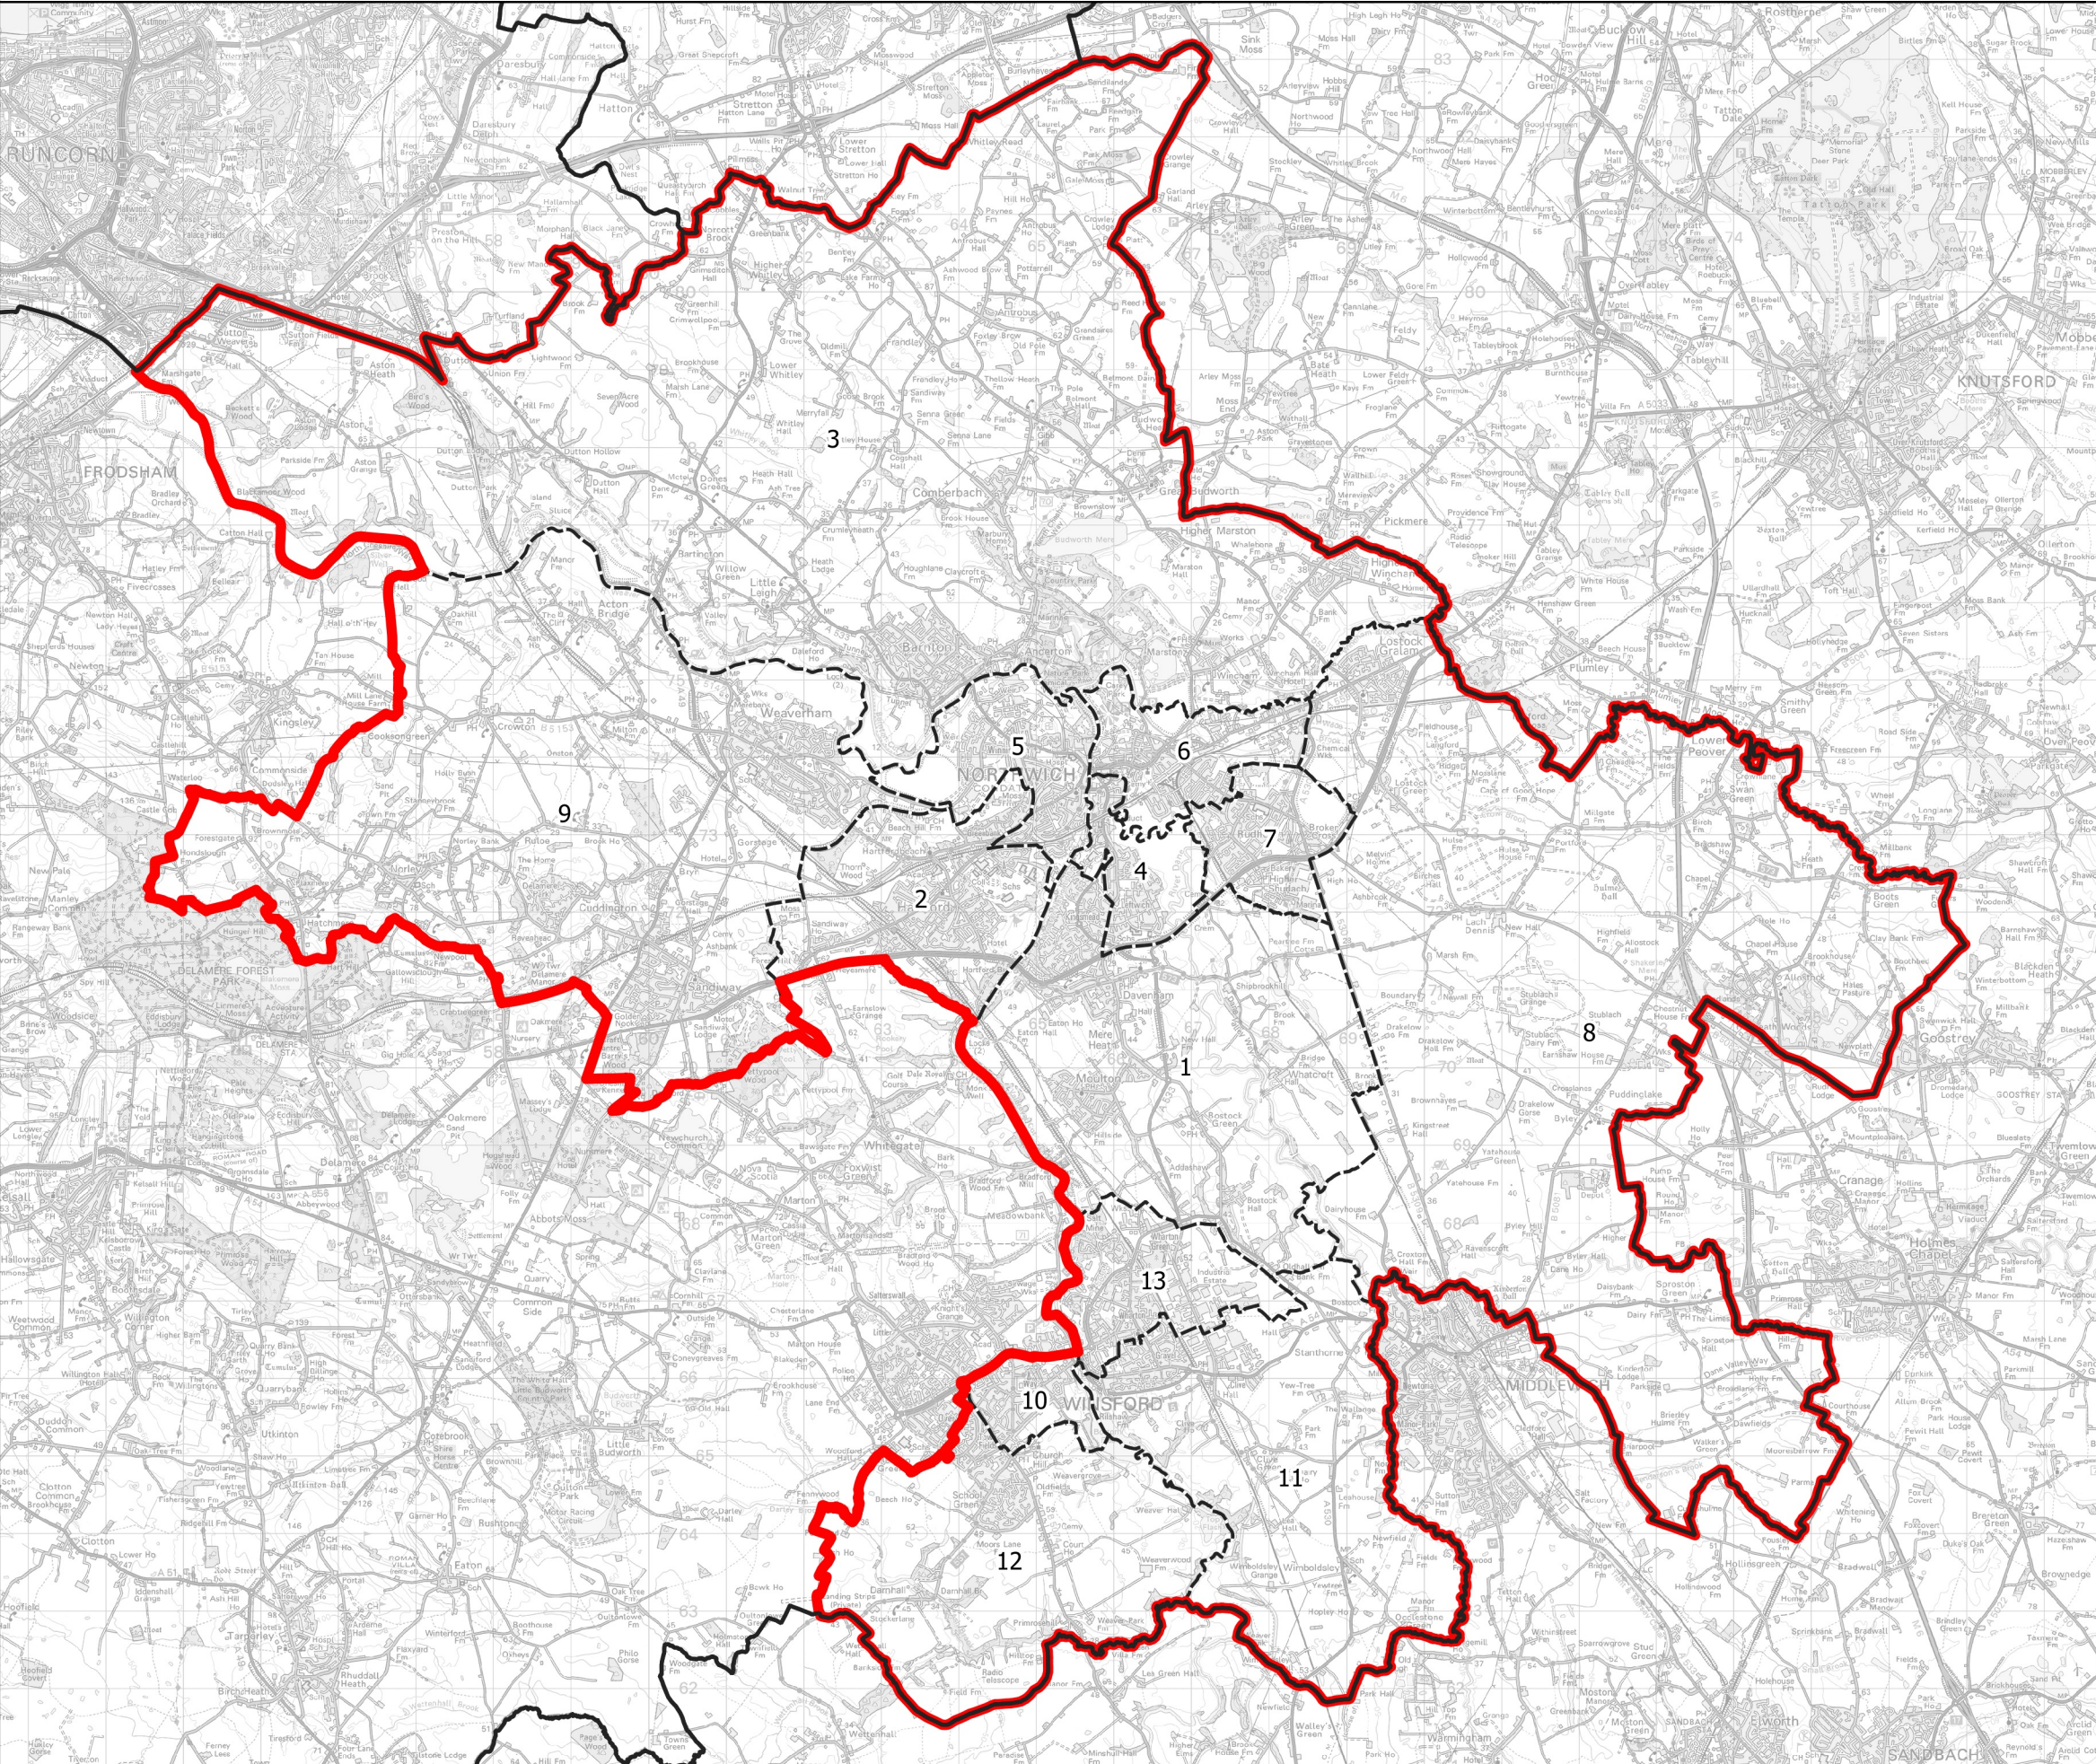

Boundary Commission for England - Initial Proposals for the North West Region

Northwich County Constituency - Electorate 74,147

- Wards:
- 1 Davenham, Moulton & Kingsmead
 - 2 Hartford & Greenbank
 - 3 Marbury
 - 4 Northwich Leftwich
 - 5 Northwich Winnington & Castle
 - 6 Northwich Witton
 - 7 Rudheath
 - 8 Shakerley
 - 9 Weaver & Cuddington
 - 10 Winsford Dene
 - 11 Winsford Gravel
 - 12 Winsford Swanlow
 - 13 Winsford Wharton

 Constituency

 Local Authorities

 Wards

0 1 2 km

© Crown copyright and database rights 2021 OS 100018289. You are permitted to use this data solely to enable you to respond to, or interact with, the organisation that provided you with the data. You are not permitted to copy, sub-license, distribute or sell any of this data to third parties in any form. Third party rights to enforce the terms of this licence shall be reserved to OS.

Northwich County Constituency