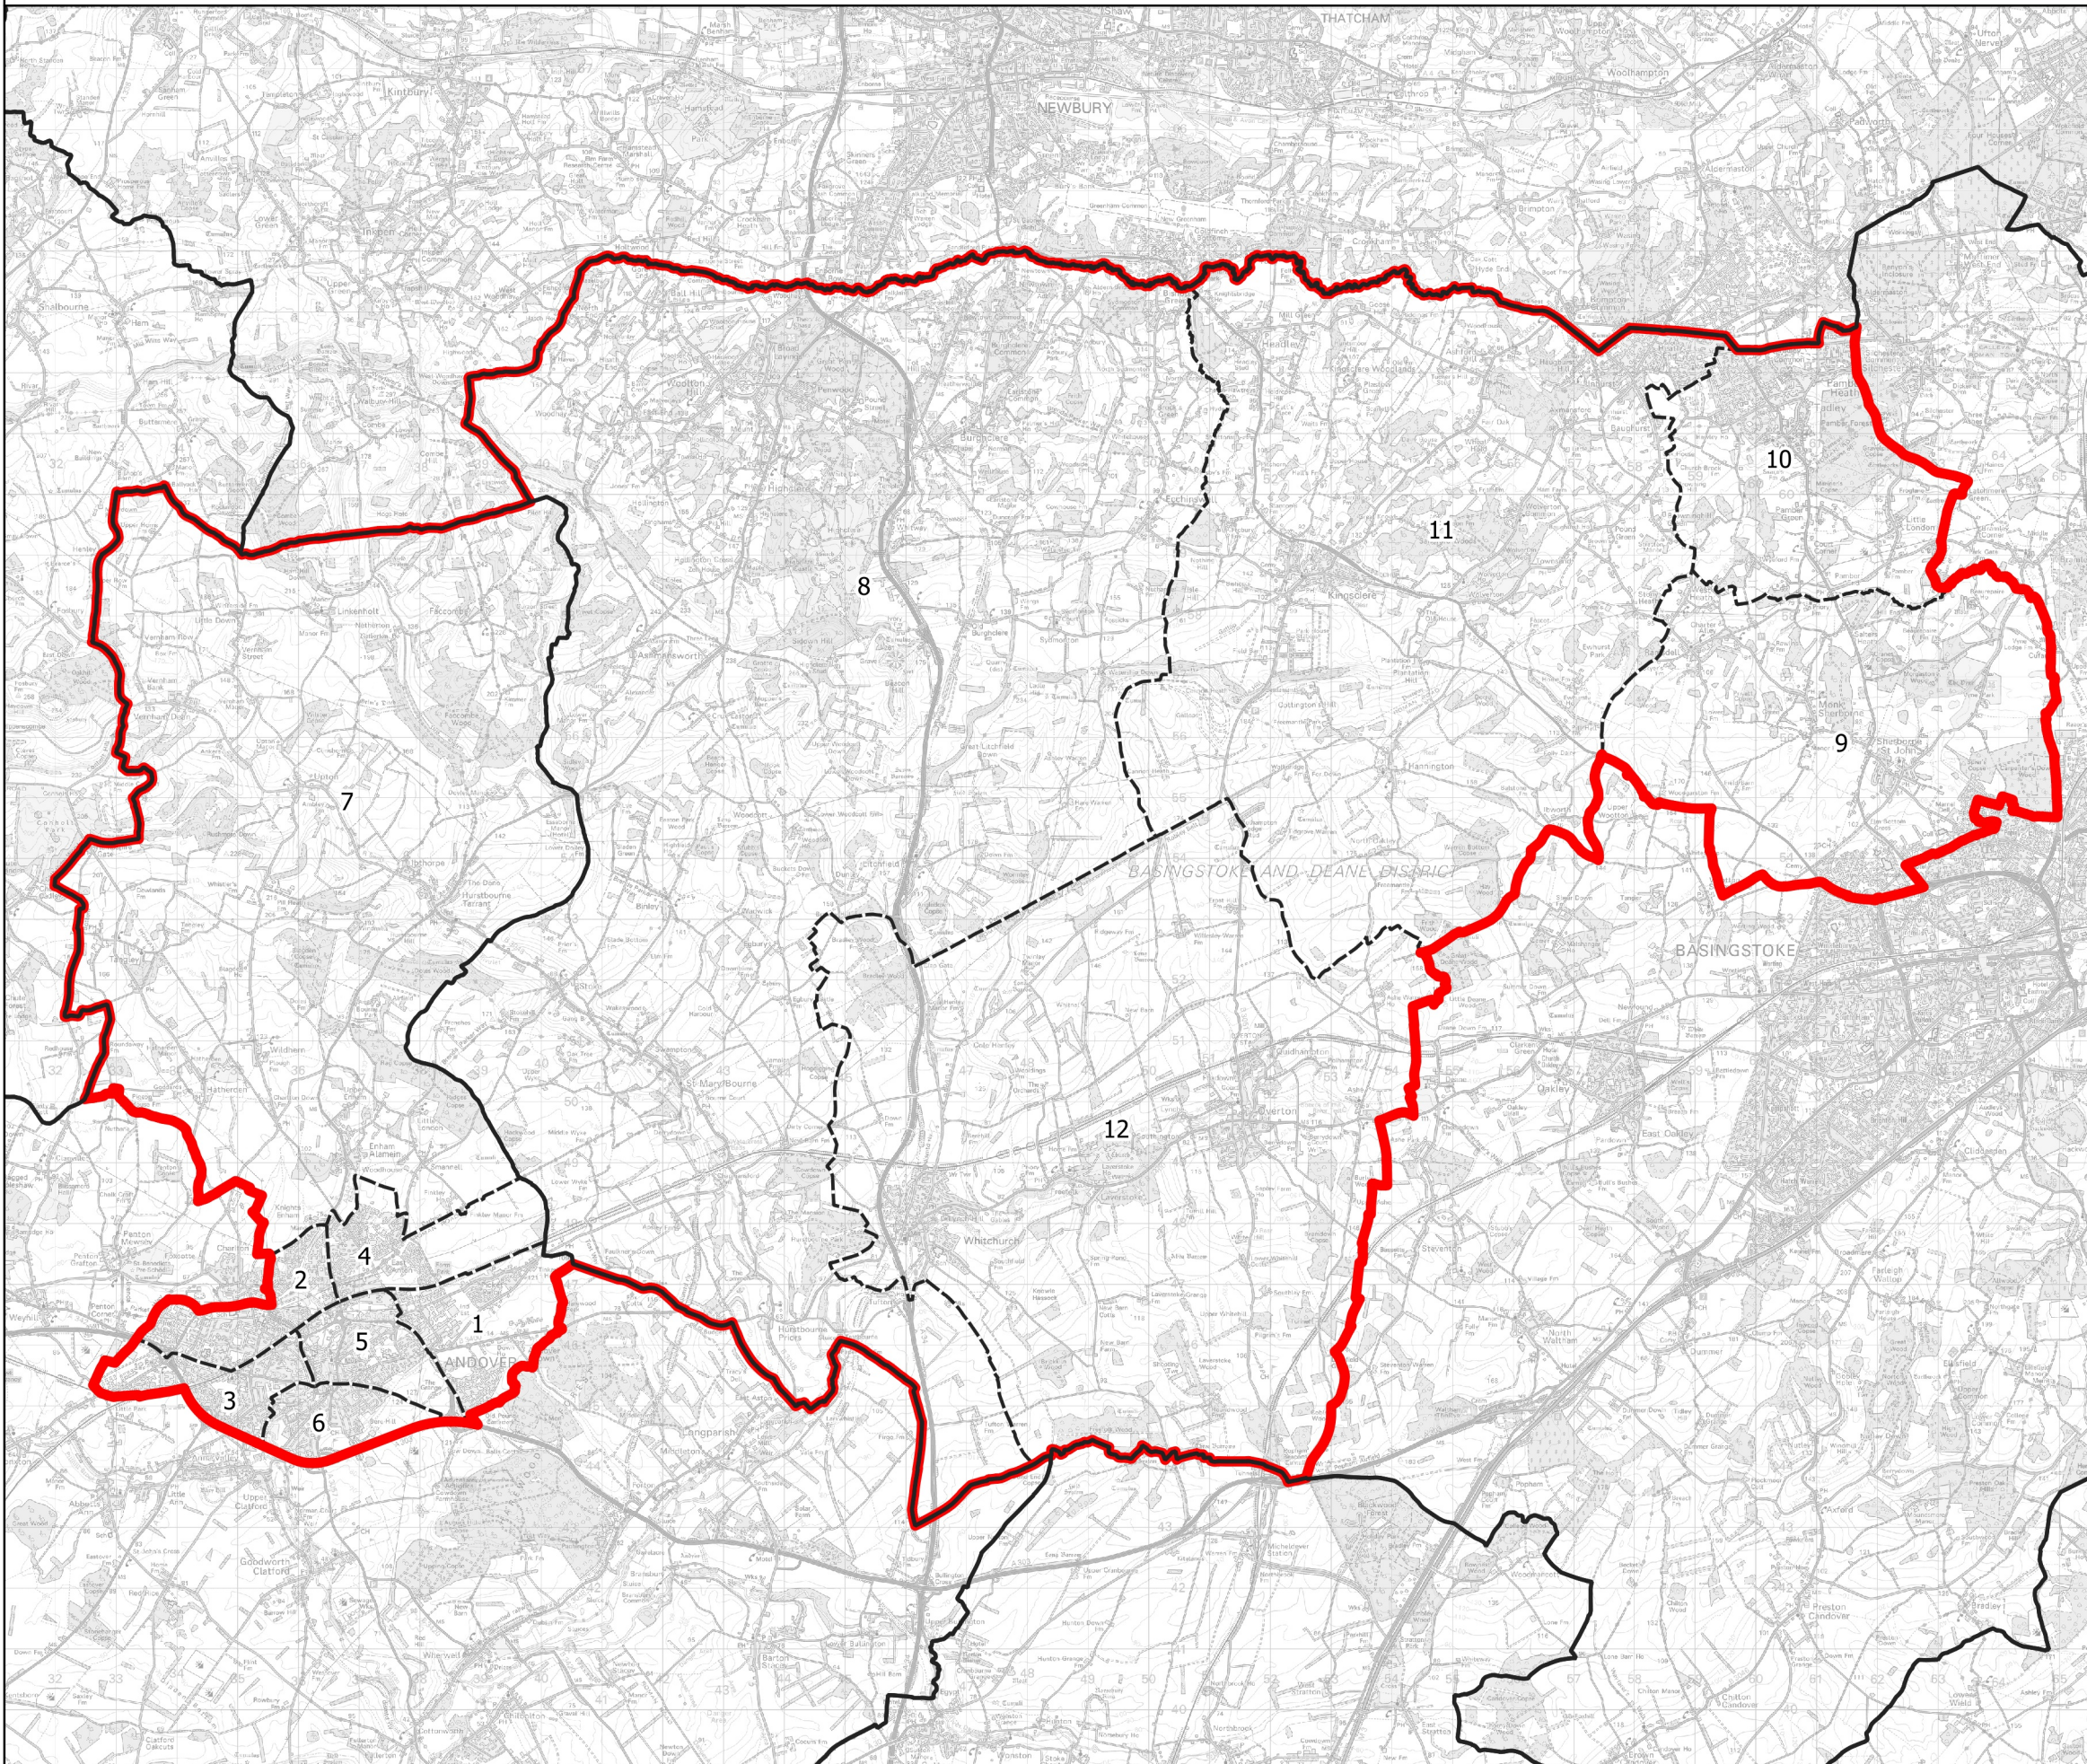

Boundary Commission for England - Initial Proposals for the South East Region

North West Hampshire County Constituency - Electorate 76,004

Wards:

- 1 Andover Downlands
- 2 Andover Harroway
- 3 Andover Millway
- 4 Andover Romans
- 5 Andover St. Mary's
- 6 Andover Winton
- 7 Bourne Valley
- 8 Evingar
- 9 Sherborne St. John & Rooksdown
- 10 Tadley & Pamber
- 11 Tadley North, Kingsclere & Baughurst
- 12 Whitchurch, Overton & Laverstoke

Constituency

Local Authorities

Wards

0 1 2 km

© Crown copyright and database rights 2021 OS 100018289. You are permitted to use this data solely to enable you to respond to, or interact with, the organisation that provided you with the data. You are not permitted to copy, sub-license, distribute or sell any of this data to third parties in any form. Third party rights to enforce the terms of this licence shall be reserved to OS.

North West Hampshire County Constituency