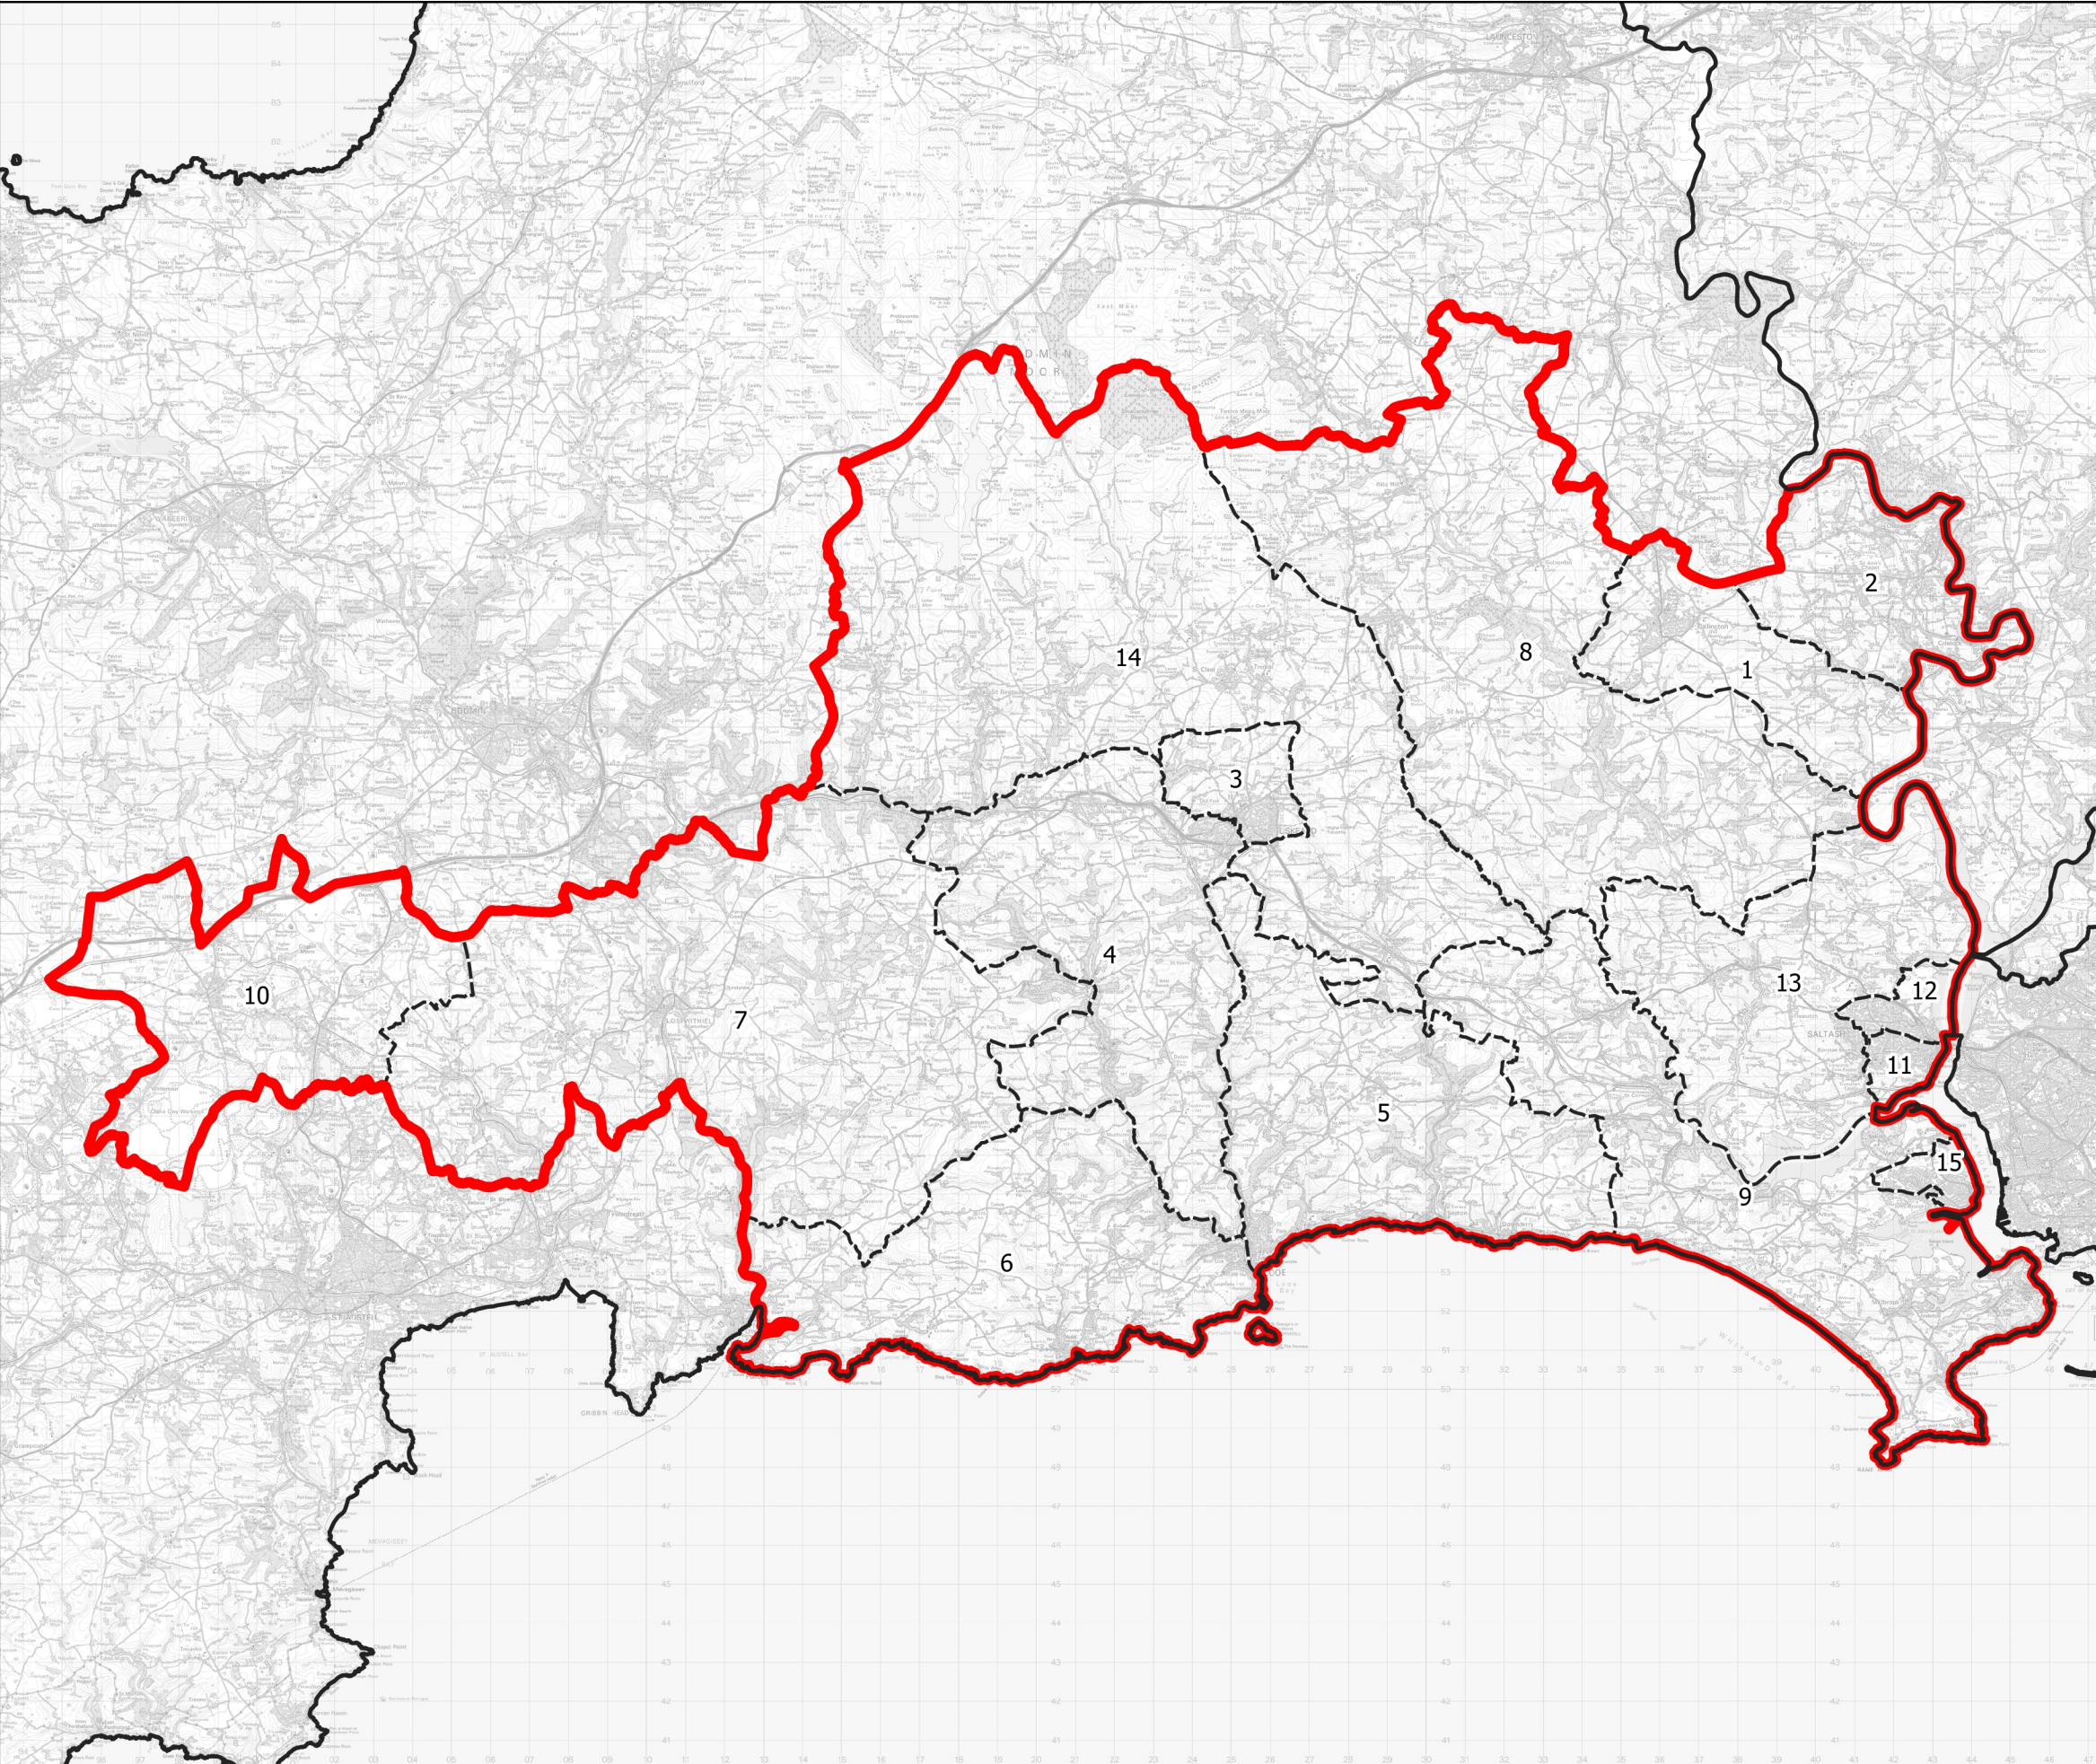

Boundary Commission for England - Initial Proposals for the South West Region

South East Cornwall County Constituency - Electorate 76,847

- Wards:
- 1 Callington & St Dominic
 - 2 Calstock
 - 3 Liskeard Central
 - 4 Liskeard South & Dobwalls
 - 5 Looe East & Deviock
 - 6 Looe West, Pelynt, Lansallos & Lanteglos
 - 7 Lostwithiel & Lanreath
 - 8 Lynher
 - 9 Rame Peninsula & St Germans
 - 10 Roche & Bugle
 - 11 Saltash Essa
 - 12 Saltash Tamar
 - 13 Saltash Trematon & Landrake
 - 14 St Cleer & Menheniot
 - 15 Torpoint

Legend:

- Constituency
- Local Authorities
- Wards

Scale: 0 2 4 km

© Crown copyright and database rights 2021 OS 100018289. You are permitted to use this data solely to enable you to respond to, or interact with, the organisation that provided you with the data. You are not permitted to copy, sub-license, distribute or sell any of this data to third parties in any form. Third party rights to enforce the terms of this licence shall be reserved to OS.

South East Cornwall County Constituency