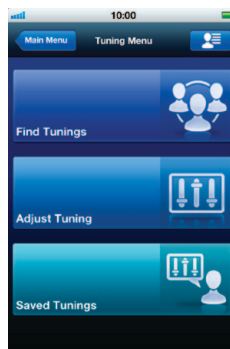

BASS ENGINE SQ puts the power of advanced sound processing in your car to maximise bass sound and overall tone balance, plus lots of custom tuning functions like Digital Time Correction and 9-Band Parametric EQ. Best of all, you can control them easily from your smartphone with the Tunelt app.

Adjust the sound to perfection, with parameters including 9-Band parametric EQ, time correction, high pass and low pass filters, subwoofer phase, fader/balance and Media Xpander. Plus, browse custom tunings based on car type and genre. Tunings can be uploaded and shared with other users for easy access to a large range of tuning setups.