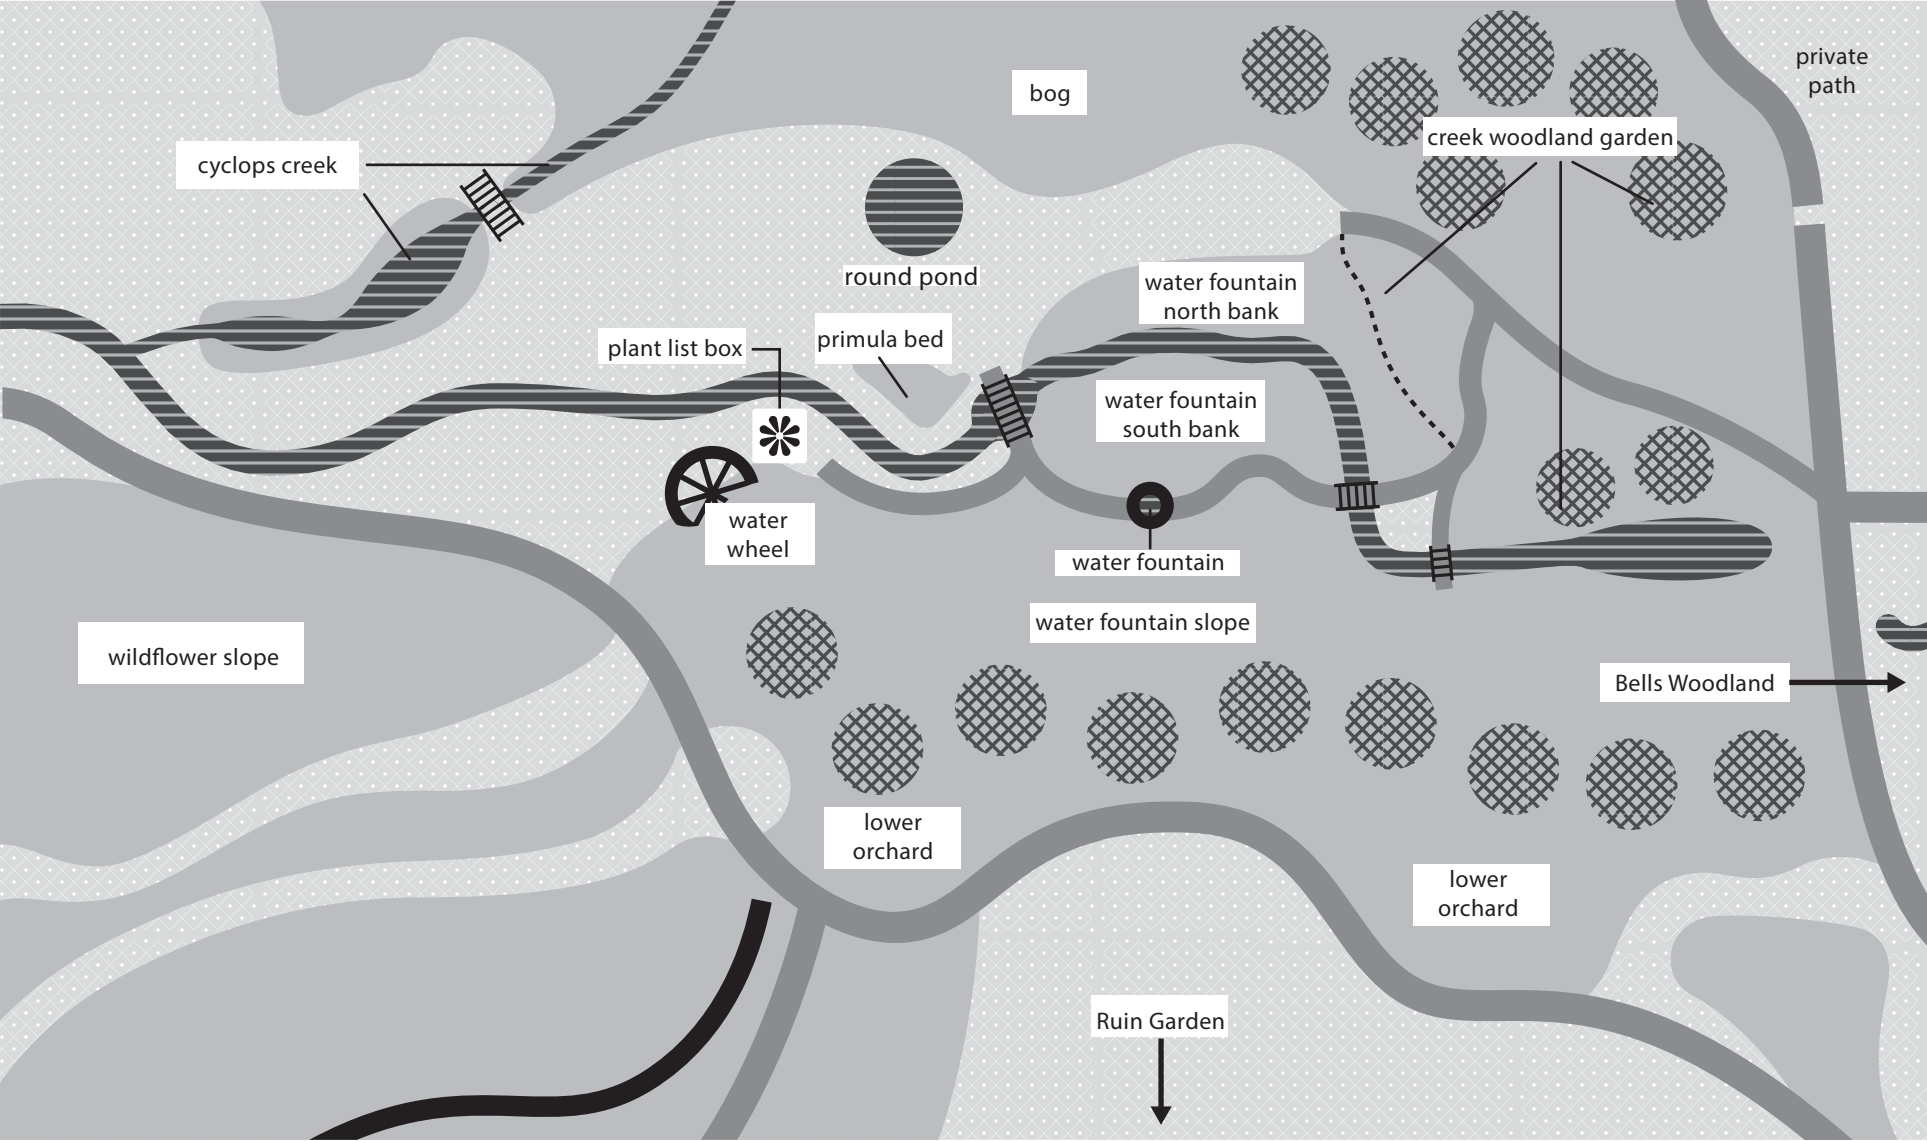

**Phlox stolonifera 'Sherwood Purple'**

Herbaceous Perennial

Wildflower Slope, Woodland Garden

**Primula veris**

Herbaceous Perennial

Water Wheel

**Primula veris (red form)**

Herbaceous Perennial

Water Wheel

**Stylophorum diphyllum**

Herbaceous Perennial

Creek Woodland Garden

# Creek Garden

- lawn
- planting beds
- water
- walkways
- structures
- trees