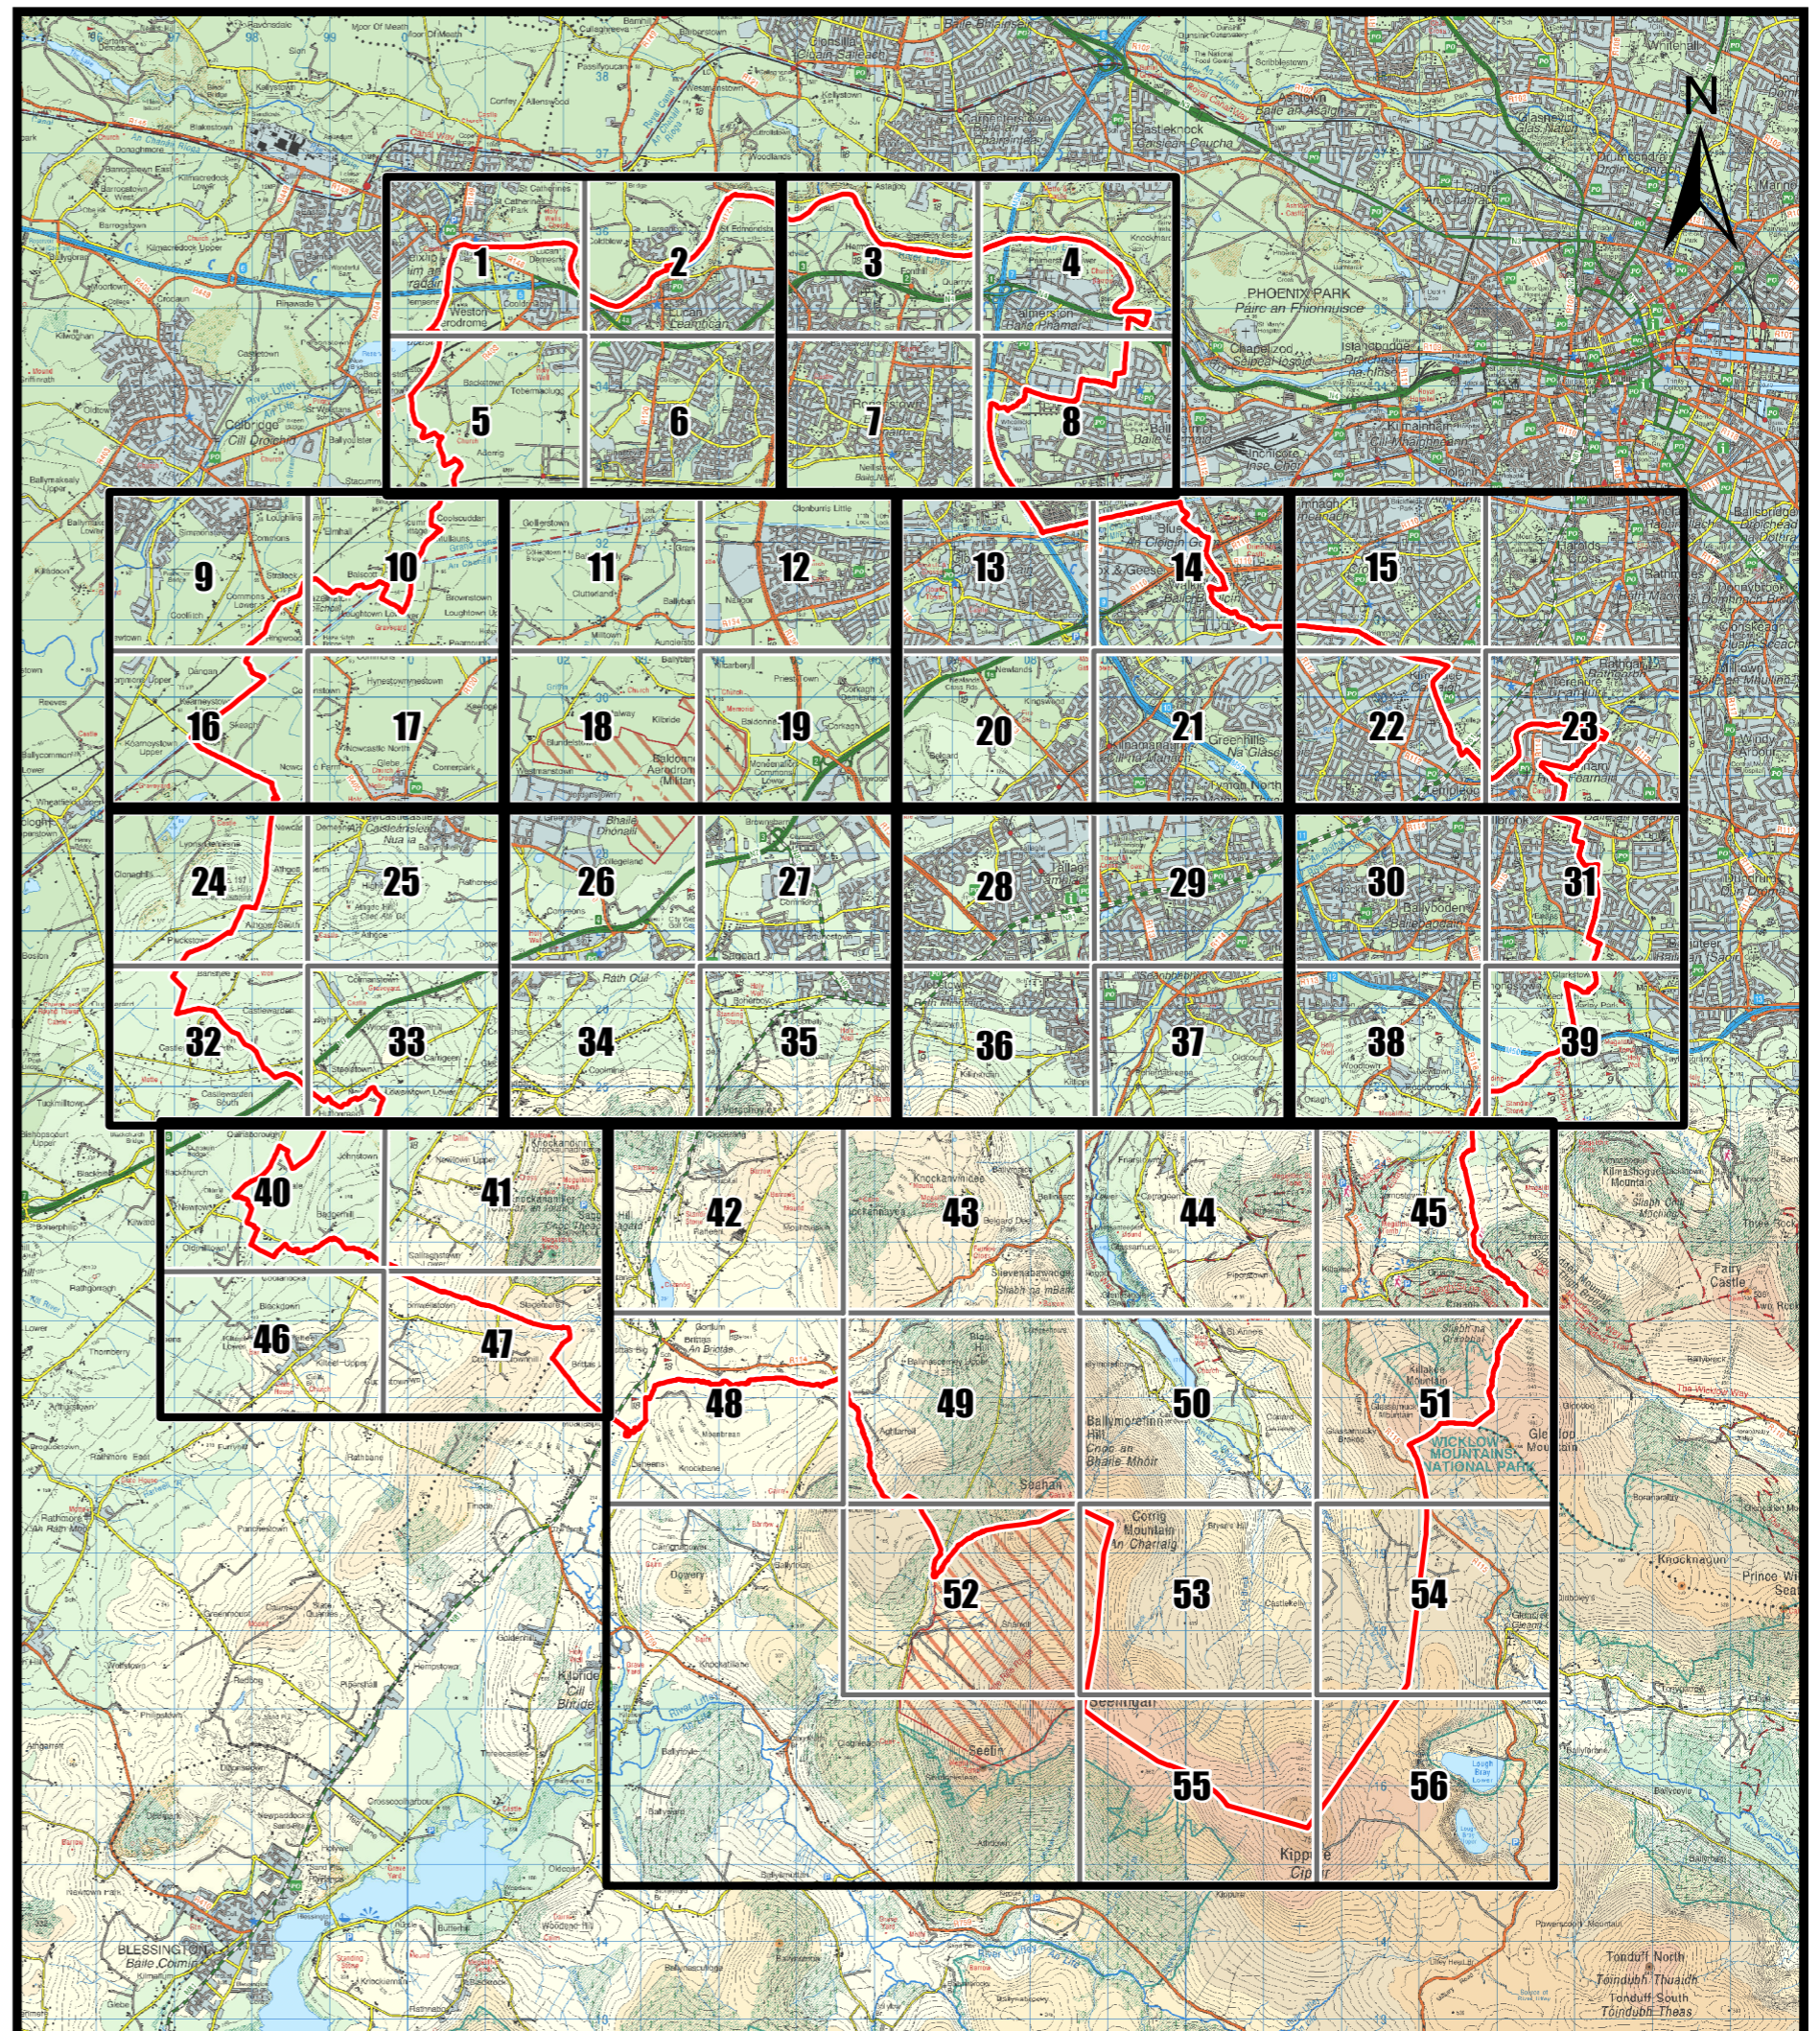

South Dublin County Council Speed Limit Review 2016

1:7,000 Extract Maps

Note:

This book of maps has been produced for reference only. The Maps are numbered to facilitate ease of reference.

Legend

- 30Km
- 50Km Zone
- 60Km
- 80Km
- 100Km
- 120Km
- Default Rural
- 30Km Periodic
- 50Km Proposed
- 60Km Proposed
- 80Km Proposed

Land Use Planning and Transportation Department

Eddie Taaffe
BE BA FIEI CEng
Director

William Purcell
Dip.Eng, C.Eng, M.Sc, M.I.B.C.I
Chartered Engineer
Senior Engineer

Includes Ordnance Survey Ireland data reproduced under OSi License number 2016/23/CCMA/SouthDublinCountyCouncil. Unauthorised reproduction infringes Ordnance Survey Ireland and Government of Ireland copyright. © Ordnance Survey Ireland, 2016