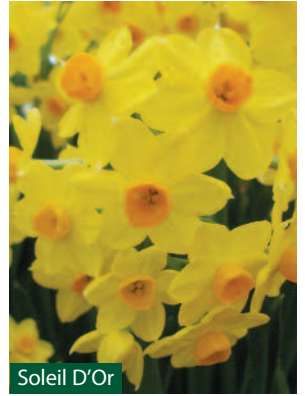

HIGHFIELD BEAUTY FT: 2-3 FH: tall

Each stem has 2-3 smooth rounded lemon petals with orange cups.

DF829: 10 for £10 DF8291: 20 for £18

SPECIAL OFFER - DF830: 50 for £30

MINNOW FT: 4 FH: short

Tough little dwarf with several small flowers of white and primrose.

DF809: 15 for £4 DF832: 50 for £12 DF833: 100 for £22

PAPERWHITE FH: medium

For indoor use only. 4-5 dainty white fragrant flowers per stem.

Flowers 6 to 8 weeks after planting.

DF835: 10 for £9 DF853: 20 for £16 DF836: 50 for £34

SILVER CHIMES FT: 5 FH: medium

Up to 6 small heads per stem. White perianth and almost cream corona. Always a prize winner and nicely scented.

DF840: 10 for £8 DF841: 20 for £15 DF842: 50 for £30

SIR WINSTON CHURCHILL FT: 4 FH: tall

The largest double tazetta. Several blooms per stem. White outside and mixed white, tangerine and gold inside.

DF846: 10 for £7 DF847: 20 for £12.50 DF848: 50 for £25