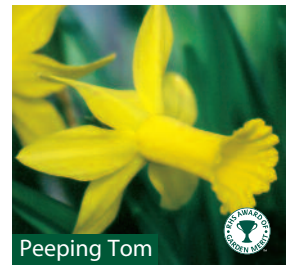

Div.6 Cyclamineus

BERYL *Withdrawn for increase.*

COTINGA FT: 3 FH: short

Ivory white reflexed perianth. Flared corona of apricot pink slightly deeper at the rim.

DF677: 10 for £8.50 DF678: 20 for £16

FEBRUARY GOLD FT: 1-2 FH: medium

Slightly reflexed petals and longish crowns. Ideal for pots & naturalising.

DF120: 10 for £5 DF121: 50 for £20 DF122: 100 for £36

JACK SNIPE FT: 2 FH: short

Little bicolor with long pointed petals and neat, dark gold cups.

DF60: 10 for £7 DF61: 20 for £12 DF62: 50 for £22

JENNY FT: 2-3 FH: short

Satiny smooth, long pointed petals swing back from slender trumpets. Opens a pale bicolor and matures white.

DF627: 10 for £10 DF628: 20 for £19 DF629: 50 for £45

JETFIRE FT: 2 FH: short

Reflexed oval golden petals and trumpet crown of rich tangerine.

DF650: 10 for £5 DF651: 20 for £9 DF652: 50 for £20

LEMON SILK FT: 2 FH: short

True cyclamineus with swept back perianth and corona of pale yellow that turns white as it matures.

DN42: £6 each DN43: 5 for £15

PEEPING TOM FT: 1 FH: medium

Well reflexed petals with long narrow golden trumpets. Great at naturalising. This is one of the best known of its kind.

DF656: 10 for £10 DF657: 20 for £18 DF658: 50 for £40

PUPPY FT: 1-2 FH: short

Glowing golden blooms with long narrow trumpets neatly serrated and open at the brim. DSP200: 10 for £10

DSP201: 20 for £18 **SPECIAL OFFER - DSP202: 50 for £30**

RAPTURE FT: 2 FH: short

All yellow reflexed perianth with a smooth cylindrical corona.

DS277: 10 for £8 DS278: 20 for £14

TURNCOAT FT: 3 FH: short

Lovely reflexed flower which goes through a series of colour changes as it matures.

DN202: 10 for £7 DN203: 20 for £12.50

BEST SELLER

BEST SELLER