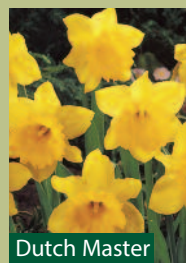

10 of each above, all individually labelled
SAVING £9.45 (off catalogue price)
GW1: 70 bulbs for £39 (inc P&P)

20 of each above, all individually labelled
SAVING £21.95 (off catalogue price)
GW2: 140 bulbs for £60 (inc P&P)