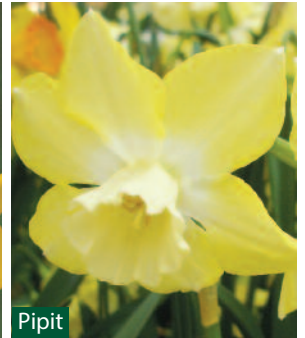

ROSEMOOR GOLD FT: 4 FH: tall

Fragrant variety introduced to celebrate the RHS Bicentenary. Flowers yellow and deep gold.

RH10: 10 for £7

RH11: 20 for £12

SUN DISC FT: 4-5 FH: short

Perfect circle of gold with flat eye.

DF747: 15 for £5

DF732: 50 for £14

DF733: 100 for £25

STRATOSPHERE FT: 4 FH: tall

Highly fragrant. Golden yellow highly fragrant. Golden yellow perianth with strong yellow/orange corona. Produces up to 3 flowers per stem.

DF754: 10 for £9

DF755: 20 for £14

SWEETNESS FT: 4 FH: tall

Velvety gold. Very flat pointed petals and neat goblets. Flowers freely.

DF737: 15 for £6.50

DF738: 50 for £14

DF739: 100 for £24