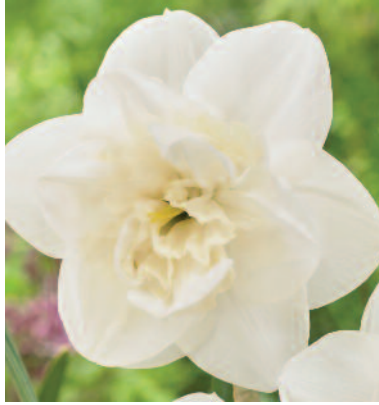

# New Varieties for 2018

**GENTLEMAN AT ARMS** FT: 3 FH: **tall** (2Y-R)  
Registered in 2016 to mark the Queen's 90th birthday. Strong, long lasting flower.  
DF316: **5 for £15** DF317: **10 for £25**