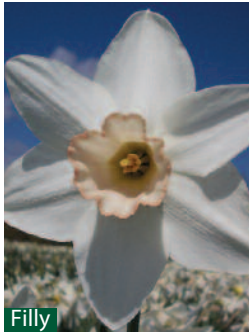

Div.2 White & Pink

ACCENT FT: 4 FH: *medium* (2W-P)

Very robust and very reliable. Pure white perianth with a strong pink cup.

DN208: **10 for £6** DN209: **20 for £11**
DN210: **50 for £22**

CHROMACOLOR FT: 3 FH: *tall*

Starts off a yellow pinky chrome before becoming totally pink. Very strong stems.

DS805: **10 for £9** DS807: **20 for £17**

COOL FLAME FT: 2 FH: *medium*

Ruffled salmon cup. Strong vigorous plant.

DS24: **10 for £10** DS25: **20 for £18**

EASTERN DAWN FT: 4 FH: *medium*

Reflexed petals. Prolific flower producer.

DF269: **10 for £9** DF270: **20 for £15**

FILLY FT: 3-4 FH: *medium*

Prolific white petals, pink cup, cerise edge.

DF272: **10 for £6** DF273: **20 for £10**

DF274: **50 for £20**

SPECIAL OFFER - DF305: 100 for £30

FRAGRANT ROSE FT: 4-5 FH: *tall*

Fragrant. Thick waxy white perianth with a vivid pink goblet shaped cup.

DF277: **10 for £10** DF294: **20 for £18**

HIGH SOCIETY FT: 3-4 FH: *tall*

Good colour & strong stems.

DF278: **10 for £7.50** DF280: **20 for £14**

PERFECT LADY FT: 3 FH: *tall*

Pristine white perianth with deep pink/red corona that is sunproof. Sweetly scented.

DN183: **10 for £8** DN184: **20 for £14**

PINK CHARM FT: 3 FH: *tall*

White perianth with a strong pink corona.

DF287: **10 for £7** DF288: **20 for £12**

DF289: **50 for £20**

PISMO BEACH FT: 4-5 FH: *medium*

Well balanced white perianth segments with a shallow bowl-shaped corona, bright apple blossom pink at rim.

DS148: **10 for £10** DS150: **20 for £18**

PRECOCIOUS FT: 4 FH: *tall*

Ivory perianth, large bowl shaped salmon pink corona. Strong stems.

DF2251: **10 for £10** DF2253: **20 for £18**

DF2252: **50 for £40**

RAINBOW FT: 4 FH: *tall*

Rounded petals amply overlap the perfectly formed cup.

DF20: **10 for £7** DF19: **20 for £12**

DF22: **50 for £25**

SALOME FT: 3-4 FH: *medium*

Strong white perianth, long rich pink crown, margined yellow.

DF140: **10 for £5** DF141: **20 for £9**

DF142: **50 for £19**

SENTINEL FT: 4 FH: *tall*