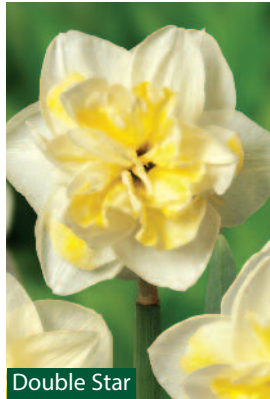

Unique

Popeye

Double Star