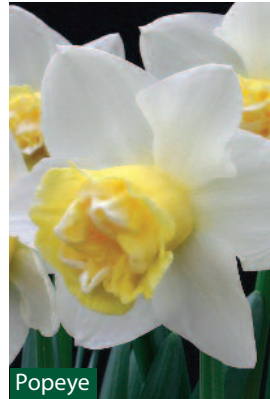

Lingerie

Wave

Popeye