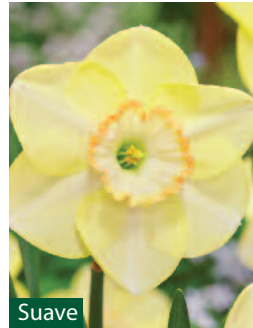

Div.2 White & Orange

JOHANN STRAUSS FT: 3 FH: tall

White perianth with strong orange centre. Strong stems.
DF2130: **10 for £11**
DF2230: **20 for £20**
DF2231: **50 for £42**

KILWORTH FT: 4-5 FH: tall

Fine broad white petals. Bowl crown of deepest orange-red.
DF2133: **10 for £7**
DF2134: **20 for £12**
DF2135: **50 for £24**

PROFESSOR EINSTEIN

FT: 3 FH: medium

Long lasting white velvety perianth. Bright orange flat crown.
DF2136: **10 for £7.50**
DF2137: **20 for £13.50**
DF2138: **50 for £24**

VICTORY FT: 3-4 FH: medium

Smooth rounded white petals with a dark orange corona.
DSP151: **10 for £9**
DSP152: **20 for £16**

VIRGINIA SUNRISE FT: 4 FH: short

Large creamy white perianth with frilled flat orange-yellow crown.
DF635: **10 for £8**
DF636: **20 for £14**
DF637: **50 for £30**

Div.3 Small Cupped Daffodils

BIRMA FT: 2-3 FH: tall

Tall and prolific. Oval petals held well back from deep orange goblet.
DF37: **10 for £7.50** DF38: **20 for £13.50**
SPECIAL OFFER - DF39: 50 for £20

MINT JULEP FT: 4 FH: medium

Greenish yellow perianth with yellow corona and green eye. Excellent garden and show variety. DN20: **£3 each**
DN21: **5 for £10** DN22: **10 for £17.50**

OAKWOOD FT: 3 FH: medium

All the yellows seem to be finished when along comes Oakwood. Small yellow cup. Superb flower.
DS69: **10 for £10** DS70: **20 for £18**

SABINE HAY FT: 3 FH: tall

Round orange perianth. Neatly formed orange small cup.
DF311: **5 for £18** DF312: **10 for £30**

SUAVE FT: 4 FH: medium

Creamy yellow perianth and corona developing an orange rim to the corona as it matures.
DN152: **10 for £12.50** DN153: **20 for £20**