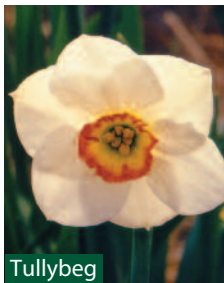

Edna Earl

Doctor Hugh

Tullybeg