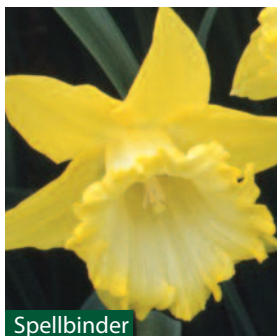

Div.1 Reverse Bi-colour

HONEYBIRD FT: 3 FH: tall

Mid lemon flower of good form. Tall strong stems. Good reverse. DF163: **10 for £10** DF164: **20 for £18**

MILLGREEN FT: 1 FH: tall

Opens pale greenish yellow but quickly reverses. Sharp lemon corona. Prolific bulb and flower producer. DF166: **10 for £12** DF167: **20 for £20**

PISTACHIO FT: 3 FH: medium

Lemon yellow perianth with lighter yellow corona slowly reverses to white. DF1401: **10 for £15** DF1403: **20 for £28**

SPELLBINDER FT: 2 FH: tall

Broad petals, noble trumpet opens greeny lemon. Trumpet later passes to almost pure white with a sparkle of lemon around the lip. DF169: **10 for £8** DF176: **20 for £14** DF170: **50 for £30**

Div.2 Large Cupped Daffodils - All Yellow

CAMELOT FT: 4 FH: medium

Large robust & rounded. All gold circular perianth & bold crown. DF10: **10 for £6** DF11: **20 for £11** DF12: **50 for £20** DF13: **100 for £35**

GOLDEN AURA FT: 3 FH: tall

One of the best yellows for shows & gardens. Widely overlapping petals and bell crown. Superb quality, strong and imposing. DF2214: **10 for £10** DF213: **20 for £18** DF2216: **50 for £36**

GOLDEN JOY FT: 3 FH: medium

Very smooth corona and perianth of deep gold. DS47: **10 for £10** DS49: **20 for £17** DS48: **50 for £35**

ST. DAVID'S DAY FT: 3 FH: tall

Excellent strong yellow perianth with golden yellow corona. Ideal for borders and containers. Strong plant. DS30: **10 for £8** DS31: **20 for £14**

ST. KEVERNE FT: 1-2 FH: medium

Used by Barbara Fry for breeding at Rosewarne because of its resistance to basal rot. Deep golden yellow with trumpet-like cup. DF27: **10 for £6** DF28: **50 for £20** DF29: **100 for £35** DF292: **250 for £60**

STRINES FT: 3-4 FH: medium

Winner in shows & gardens. Evenly spaced overlapping petals. DF210: **10 for £10** DF301: **20 for £18** DF211: **50 for £36**