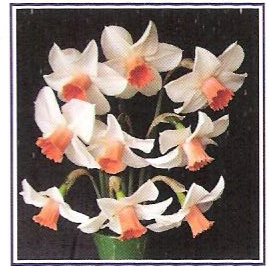

Kaydee:[L]30/50cm
5 Bulbs for £4.50
or 10 Bulbs for £6.00