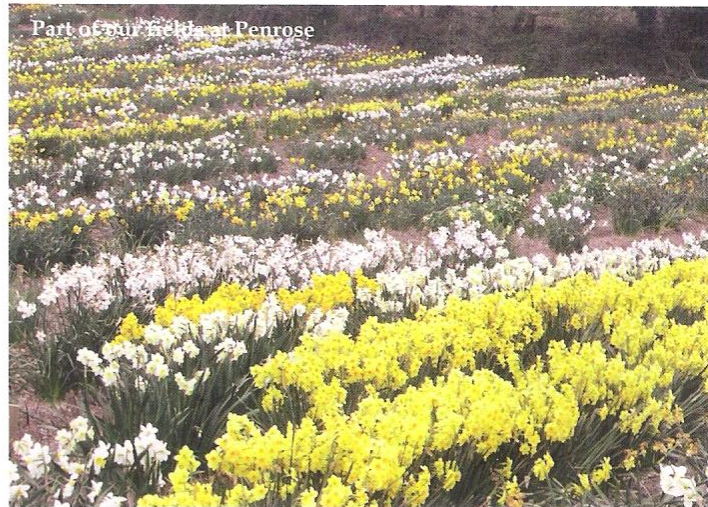

Gresham:
10 Bulbs for £9.50

Flambards Village:
10 Bulbs for £5.50

Lancaster:[M]40/60cm
5 Bulbs for £7.50
or 10 for £9.00

Capisco:[M]40/60cm
10 Bulbs for £7.50

		Price per 10 bulbs
1Y-O(M)	"Kamms"	£6.00
2W-YY(L)	"Kebaya"	£9.00
2Y-Y(EM)	"Kingsmill Lake"	£7.50
1Y-O(EM)	"King's Grove"	£7.50
3Y-WWY(LM)	"Lalique"	£9.00
2W-WWP(LM)	"Lamanva"	£7.50
1YYW-WWY(M)	"Lighthouse Reef"	£12.00
1Y-P(LM)	"Lorrieket"	£12.00
2Y-O(M)	"Lostwithiel"	£4.50
2W-W(M)	"Loveny"	£4.50
2Y-R(L)	"Lundy Light"	£7.50
1Y-Y (E)	"Malvern City"	£3.50
2W-YYO(LM)	"Marjorie Hine"	£4.50
4Y-Y(M)	"Marjorie Treveal"	£9.00
8Y-R (M)	"Martinette" Scented	£3.50
2Y-Y(LM)	"Maya Dynasty"	£12.00
2Y-YYR(LM)	"Men-An-Tol"	£12.00
3W-YYR(LM)	"Merlin"	£7.50
4Y-O(LM)	"Merry Meet"	£7.50
2Y-O(M)	"Mirar"	£7.50
2W-W	"Misty Glen"	£9.50
13W-GYR(L)	n.poeticus recurvus (AGM) Scented	£4.50
1Y-Y(LM)	"Pentille"	£7.50
1Y-Y(LM)	"Rame Head"	£7.50
1Y-Y(VE)	"Rijnvelds Early Sensation"(AGM)	£3.50
7Y-Y(M)	"Rosemoor Gold"(AGM) Scented	£4.50
8W-Y (M)	"Silver Chimes" Scented	£6.50
2Y-Y(E)	"St. Keverne" AGM	£3.95
7Y-Y(EM)	"Sweetness" (AGM) Scented	£3.95
4Y-R(M)	"Tahiti" (AGM)	£4.95
5W-W(M)	"Tresamble"	£5.00
3W-W(L)	"Verona"	£9.00
1Y-Y(M)	"Viking"	£7.50
3W-Y(M)	"White Lady" Pre 1898	£7.50
4W-Y (M)	"White Lion" (AGM)	£3.95
3W-R(L)	"Woodland Star"	£9.00
4Y-Y(L)	"Yellow Cheerfulness" Scented	£3.50