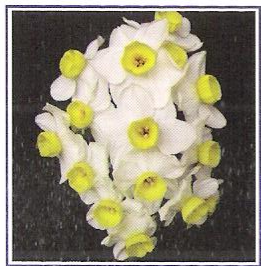

Golden Dawn:[M]60cm+ AGM
10 Bulbs for £4.95

Avalanche:[EM]60cm+ AGM
5 Bulbs for £4.95

Matador:[E] 60cm+
5 Bulbs for £4.50

Innisidgen:[VE]60cm+.
Slightly tender
5 Bulbs for £4.50

Paper White Grandiflorus:[E]
40/60cm.Good for pots
10 Bulbs for £4.50