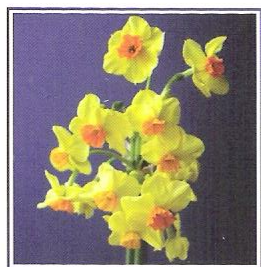

Martinsville:[E]60cm+.
Slightly tender
5 Bulbs for £4.50