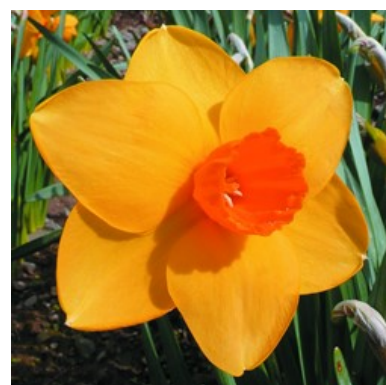

Five £12.00

Three £10.00

Each £4.00

Div. 2 Large Cupped Daffodils
White Perianth. W-Y; W-O/R.

2W-YYO **CAMARADERIE**, M-L (B. S. Duncan). *Purbeck x Ravenhill* [2392]
119mm

This is one of the top flowers in this class. The perianth is broad and the colours of the corona striking. *Shown in countless award winning classes far too many to list.*