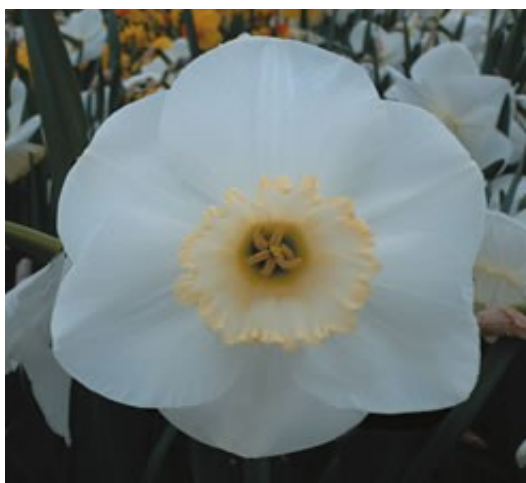

2W-WWY **YUMMY MUMMY**, M (Nial Watson) *Silkwood x White Hill* [W 288]. 116mm

A lovely big flower that is almost round and has measured up to 130mm. The perianth segments are a pure white and the ones at the rear overlap at the base, the front being a little narrower. The corona opens a creamy white which fades to white with a pale yellow rim. An excellent and attractive back row flower.

Three £25.00

Each £10.00

Div. 2 Large Cupped Daffodils

White Perianth, Corona Predominantly Pink. W-P.

2W-P **AGNES MACE**, E-M (B. S. Duncan). *Assertion x Chanson* [1962]. 102mm

A smooth flower with very broad, pure white, ovate perianth segments. The deep pink conical cup, of more than $\frac{3}{4}$ length, is nicely flared, waved and frilled. A very consistent show flower.

Five £12.00

Three £10.00

Each £4.00

2W-P **BURT HOUSE**, M (B. S. Duncan). *Naivasha x Eastern Promise* [2680]. 110mm

The raiser considers this to be the best of the pinks that he has raised to date. This claim is supported by an excellent show record. The smooth, broadly shouldered and pure white perianth provides a lovely background for the well-proportioned, bright coral-pink corona. *Far too many awards to list.* (photo pg26)

Three £25.00

Each: £10.00

2W-P **CHASSEUR**, E-M (B. S. Duncan). *Assertion x Chanson* [2072]. (105mm)

An extremely bright pink flower with an attractively crinkled cup and pure white spreading perianth segments of excellent substance.

In winning Engleheart Cup 2006.

Five £12.00

Three £10.00

Each £4.00

2W-P **CONTRALTO**, L (B. S. Duncan) *Cloud's Rest x Soprano* [2487] (110mm)

The pure-white smooth perianth of this spectacular show flower forms a double triangle and is classified as red. In his notes Brian describes it as being "outstanding bluish pink/red". *First RHS Late Show 2012.* (photo pg26)

Three £20.00

Each: £8.00

2W-P **COOLMAGHERY**, M-L (B. S. Duncan). *Soprano x Pensioner* [1915]. 110mm

A consistent, pure white flower of great substance and broad segments. The warm coral pink cup is enhanced by a green eye.

Five £12.00

Three £10.00

Each £4.00

2W-P **DIGNATORY**, M-L (B. S. Duncan). *Alston x Ruby Wedding* [2417]. (115mm)

This is a very large beautifully formed, smooth and consistent show flower with broad 'Ace of Spades' shaped perianth segments and a neat goblet cup of deep coral-pink with a paler rim and a green throat.

Five £18.00

Three £12.00

Each £5.00