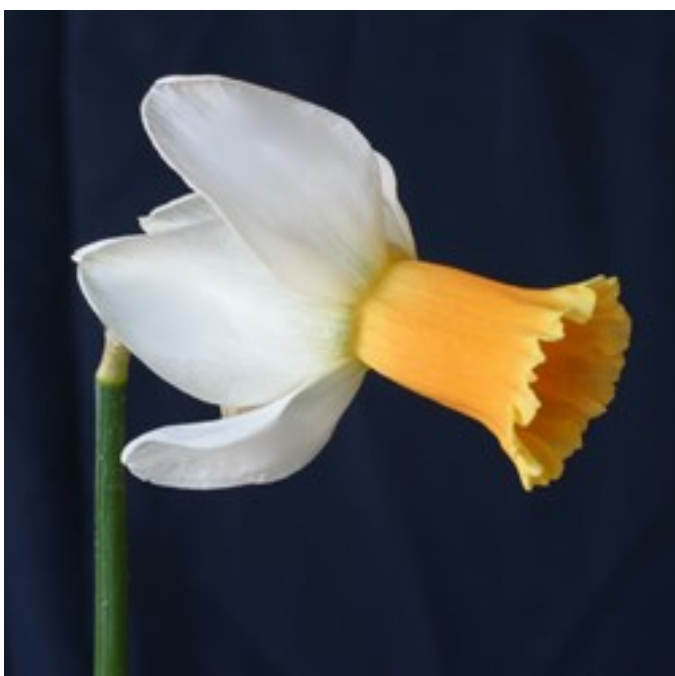

6W-Y **SAINT LOUIE LOUIE, E.** (Gerard Knehans Jr.). *Pannill sdlg OP* [Kn. 002]. 71mm U.S.A.

The broad, well reflexed perianth segments of this wonderful show flower open pale yellow becoming pure white with age. The perfect corona is a deep golden yellow with an orange tinge and a flared mouth. Very few to offer.

Each £20.00