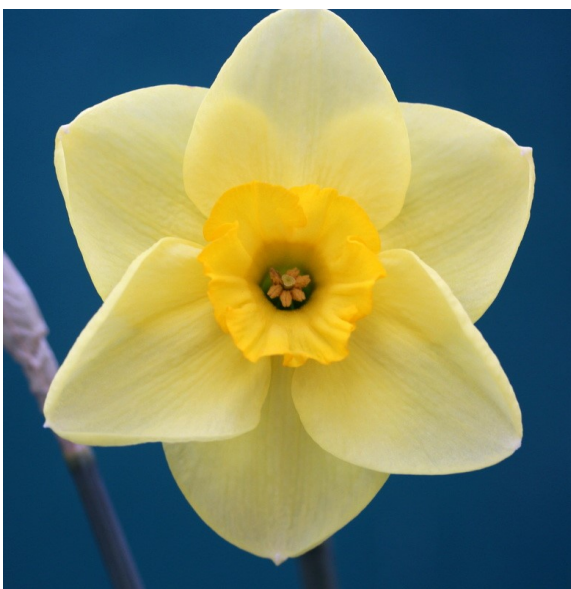

3Y-Y **ICED LEMON**, M-L. (B. S. Duncan). Moon
Shadow x Lemma [D 3659].

Brian has made huge strides over the past few years in 3Y-Y's. Another from the Moon Shadow, Lemma crosses. A nicely formed flower with a light yellow perianth and a slightly darker bowl-shaped corona. A must for every serious exhibitor.

Each £12.50