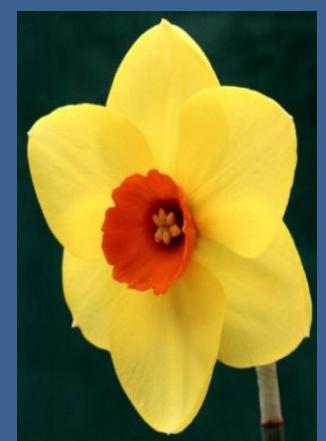

System Alert