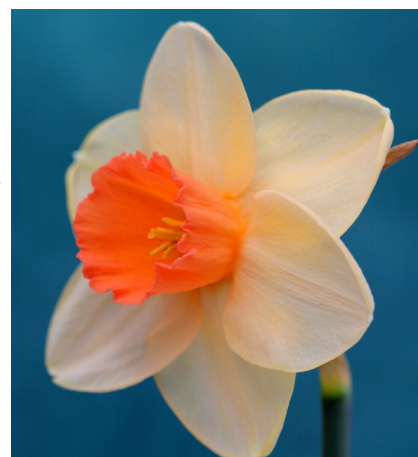

Very few to offer

Each £35.00

2P-P **WHISPERING PINK** M. (B.S. Duncan) [3223]

We are really pleased to be able to offer a small amount of this recently registered variety. Whispering Pink is an imposing flower of great substance and lovely smooth texture. The cup is of a deep salmon pink, while the double triangle perianth has a more subtle pink that compliments the cup well. It has caused great discussion at many of the shows both here in Ireland and across in England.