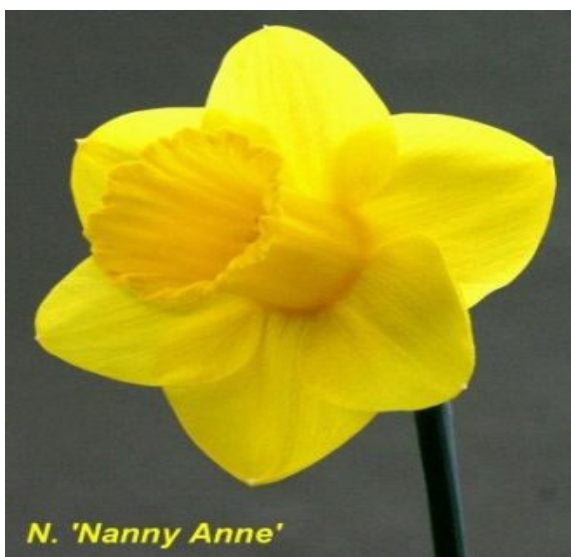

1Y-Y **NANNY ANNE**, E-M. (B. S. Duncan). Tyrone
Gold x Impeccable [D 2707]. (118mm)
A very large smooth flower of heavy substance. 118mm
wide. Deep golden yellow perianth. Well poised on a
strong stem. Best bloom in show at Belfast Spring
Daffodil Show 2015
Each £15.00

2W-W **SILVER MONARCH**, M. (J.A. Hunter) (Easter
Moon x Glendermott) x (NZ)(Glendermott
x Kotuku) [17/81C]. 100mm

We are proud to stock this flower that is well known in
its native New Zealand. It is a strong and healthy plant
with perianth segments that are broad and very smooth.
The corona is in proportion to the perianth and is slightly
flared. A must for New Zealand collections.

Only a limited number of bulbs available.

Each £20.00