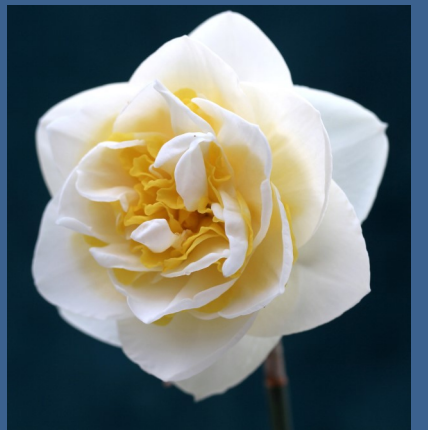

Greek Surprise