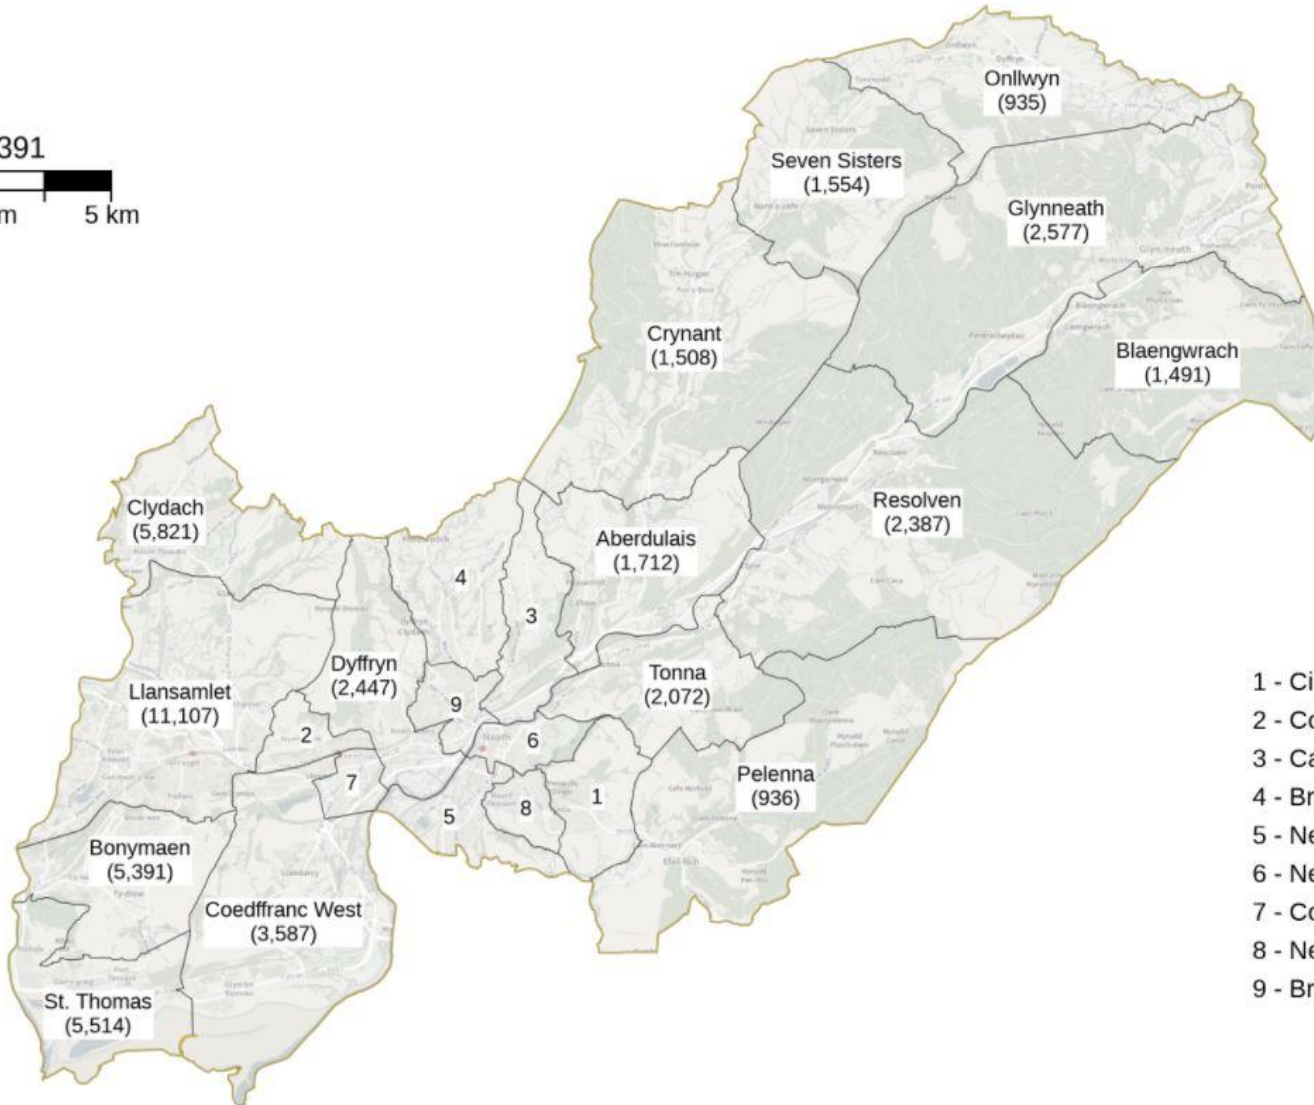

Swansea East and Neath (Dwyrain Abertawe a Chastell-nedd)

- 1 - Cimla (3,107)
- 2 - Coedffranc North (1,811)
- 3 - Cadoxton (1,365)
- 4 - Bryn-Coch North (1,787)
- 5 - Neath East (4,468)
- 6 - Neath North (2,931)
- 7 - Coedffranc Central (2,892)
- 8 - Neath South (3,694)
- 9 - Bryn-Coch South (4,547)