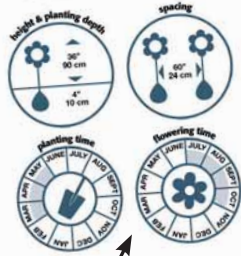

PLANTING INFORMATION