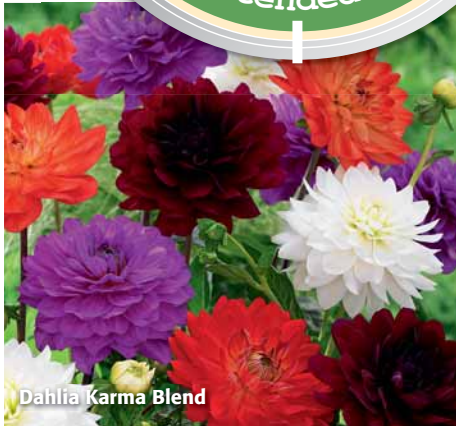

Dahlia Pastel Blend

Dahlia Karma Blend

Pkg #83494 • 10 pks of 4 bulbs

Hgt: 80-100 cm
32-40"
Size: No. 1