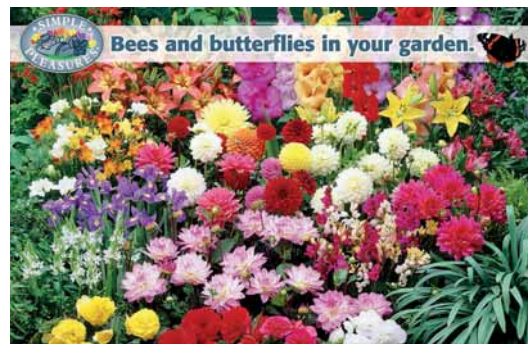

#44785 Dinner plate Dahlias