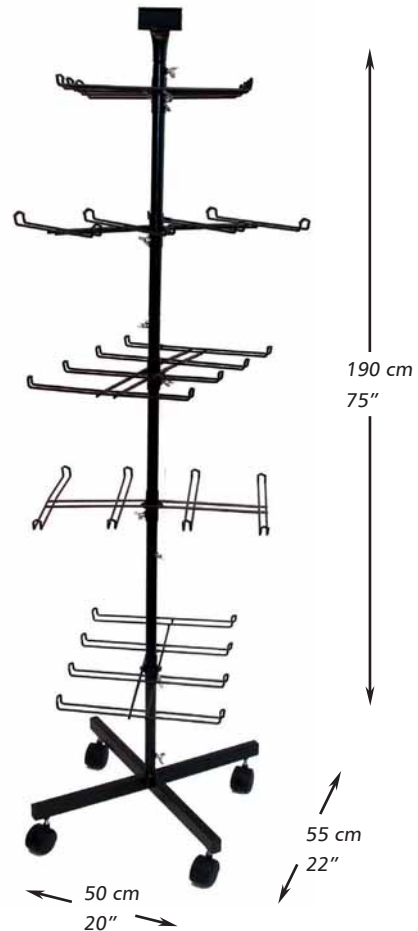

## Simple Pleasures® Original Wooden Rack

#44908

Size: 185 cm x 63 cm x 58 cm (0,37 m<sup>2</sup>)

Size: 73" x 25" x 23" (3.99 sq. ft.)

## Simple Pleasures® Movable Spinning Display

#01409

Size: 50 cm x 55 cm x 190 cm (0.28 m<sup>2</sup>)

Size: 20" x 22" x 75" (3.0159 sq. ft.)

The top-selling products are gathered in store-ready and complete displays; point of sale material included.