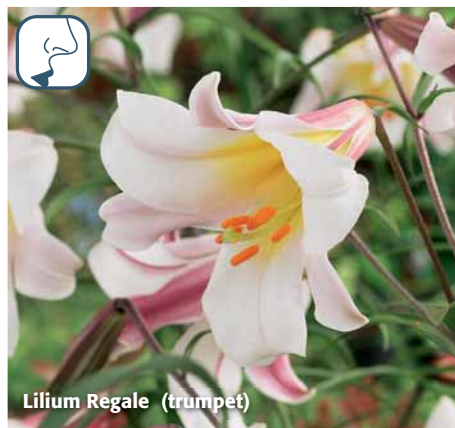

### Paper bags with SP logo

Size: 13 x 8 x 28 cm  
 Size: 5" x 3" x 11"

- # 43700 100 pieces
- # 43703 50 pieces

**50 BAGS INCLUDED**

Size crate: 60 x 40 x 25 cm  
 24" x 16" x 10"

**Lilium Golden Splendour (trumpet)**

Crate #83651 • 75 bulbs  
Refill #84651 • 75 bulbs

Hgt: 150-170 cm  
60-68"  
Size: 24/+ cm

16/18 cm Lilium bulb  
produces 4-5 blooms

24/+ cm Lilium bulb  
produces 6-10 blooms

**Lilium Regale (trumpet)**