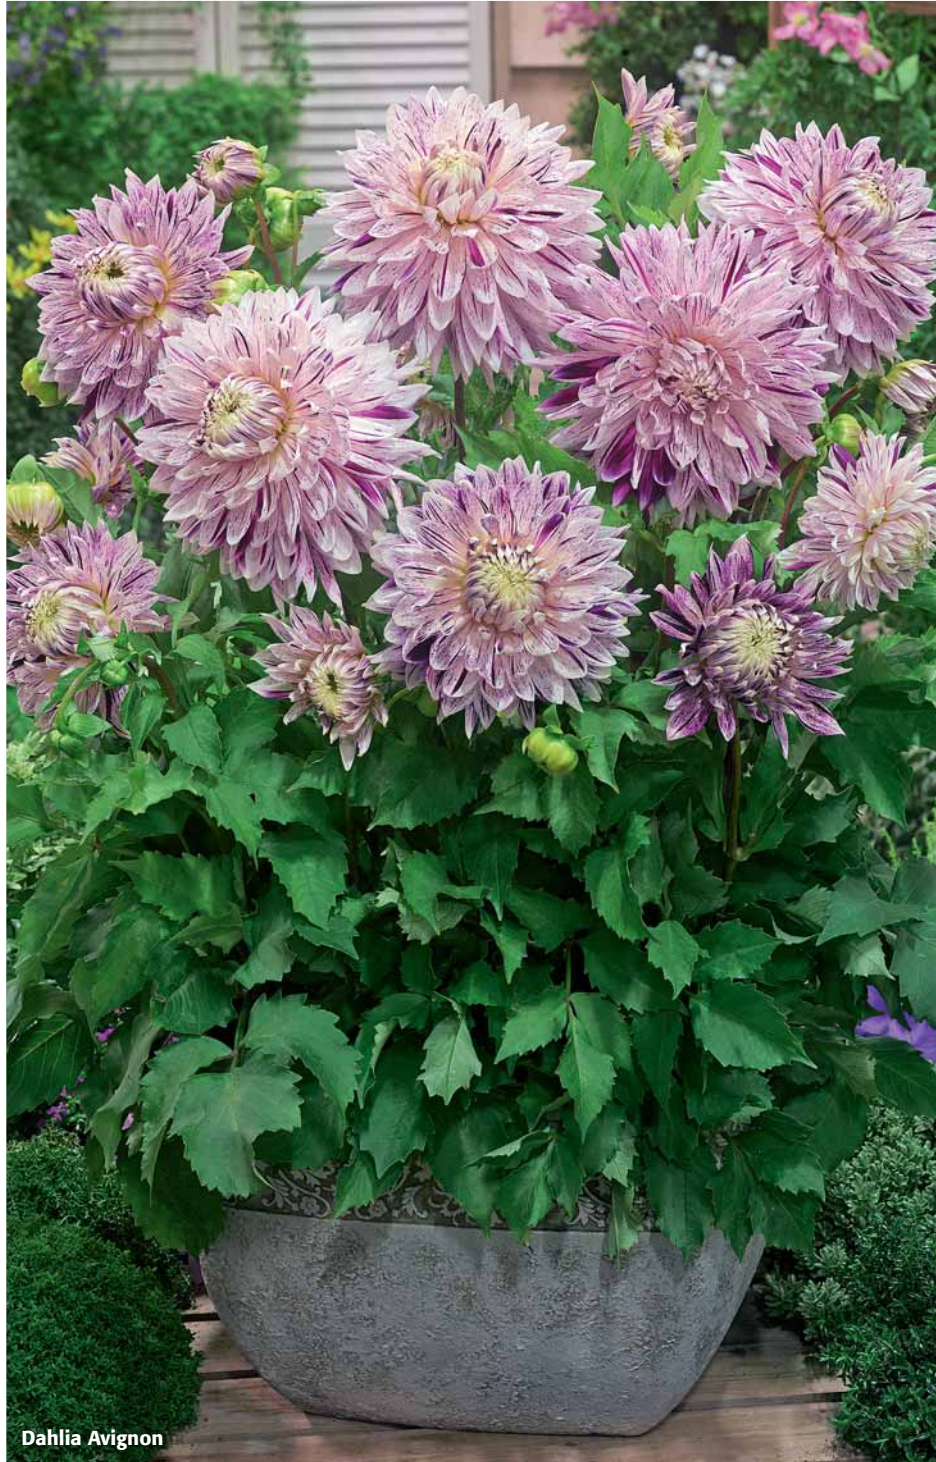

Dahlia Avignon

Pkg #82203 • 12 pks of 1 bulb
Pkg #82189 • 24 pks of 1 bulb

Hgt: 80 cm
32"
Size: No. 1