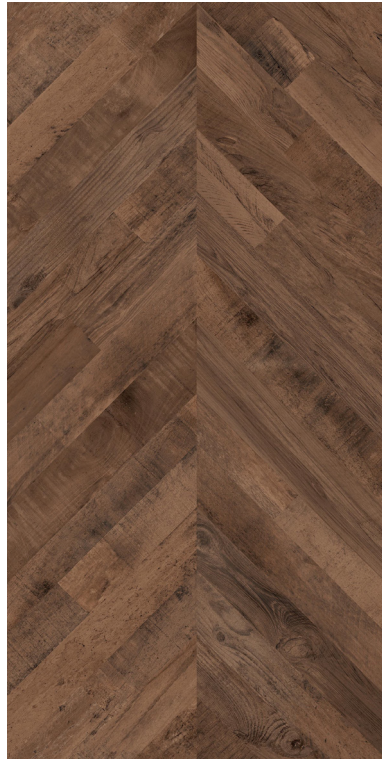

FISHWOOD

 **Kalebodur**

FISHWOOD

Inspired by the herringbone flooring trend, Fishwood, the matte porcelain tile series, promises to attract a great fan base. Designed in new birch and cherry colours in addition to light and dark tones with dimensions of 60x120cm, Fishwood manifests the authenticity of its wooden texture on the porcelain tiles through a modern style. Fishwood is ideal for using in the residences' indoors and commercial properties (like hotels, offices, restaurants, shopping malls), as well as the outdoors and buildings' facades.

FISHWOOD

Matte, Porcelain Tiles

New

Fishwood Birch

GMB-R1160
60x120 cm

New

Fishwood Cherry

GMB-R1161
60x120 cm