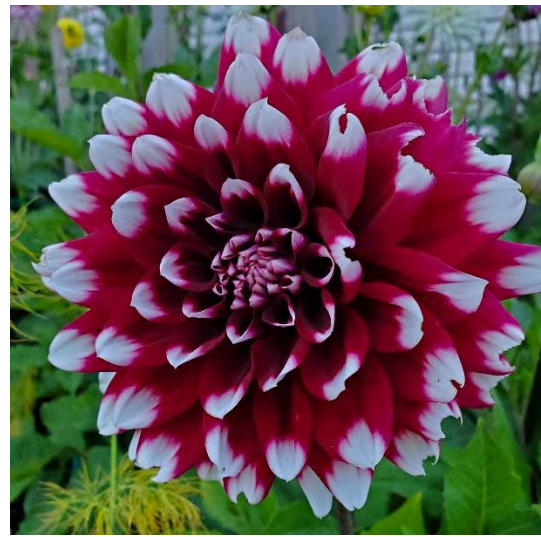

Mystery Day

Laciniated