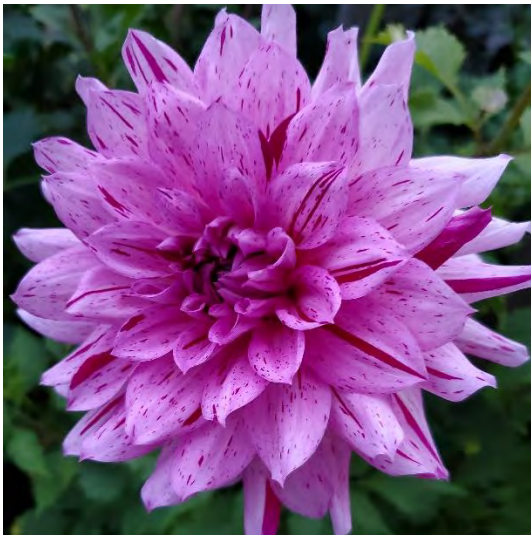

Formal Decorative

AC Candy