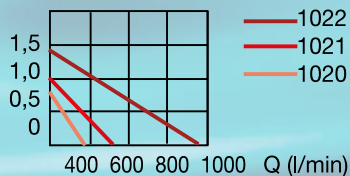

Technical data

		compactON 2100	compactON 3000	compactON 5000
Pump output	l/h	1400-2100	1800-3000	5000
Delivery head	Hmax m	2,4	2,7	3,6
Hose connection	mm	19/27	19/27	25/34
Cable length	cm	194	194	195
Power consumption	W	38	55	70
Art.no. (Europe)		1030220	1031220	1032220
Art.no. (UK)		1030340	1031340	1032340

Hmax_m