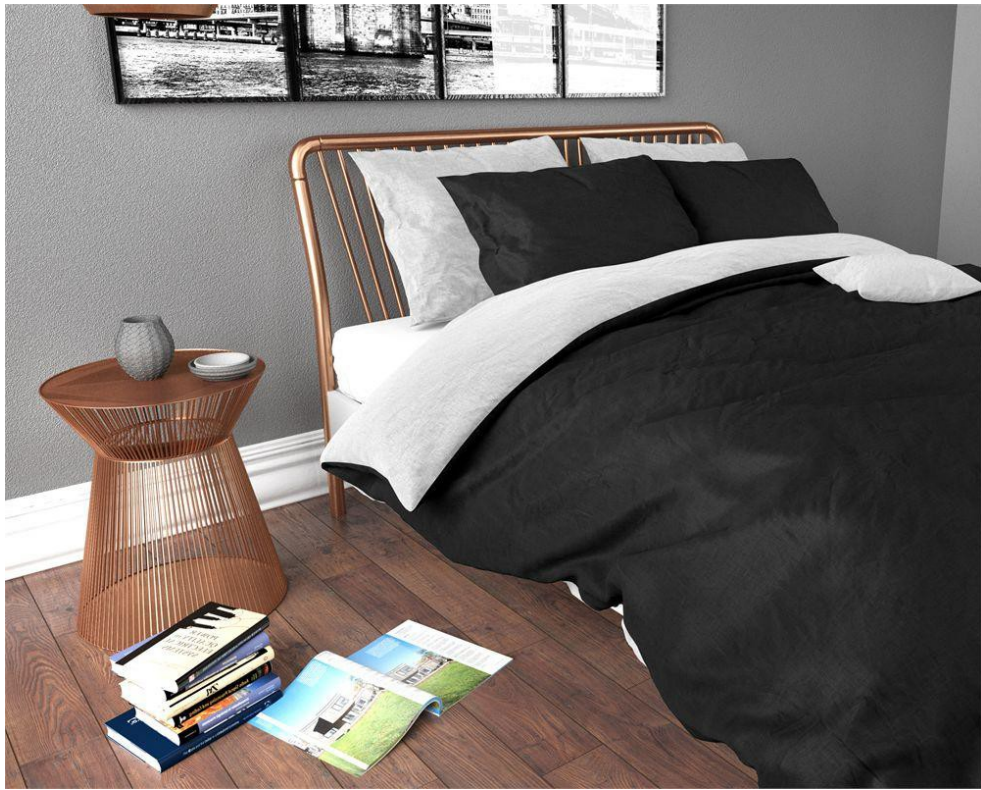

100% polyester Reversible Duvet Cover Sets