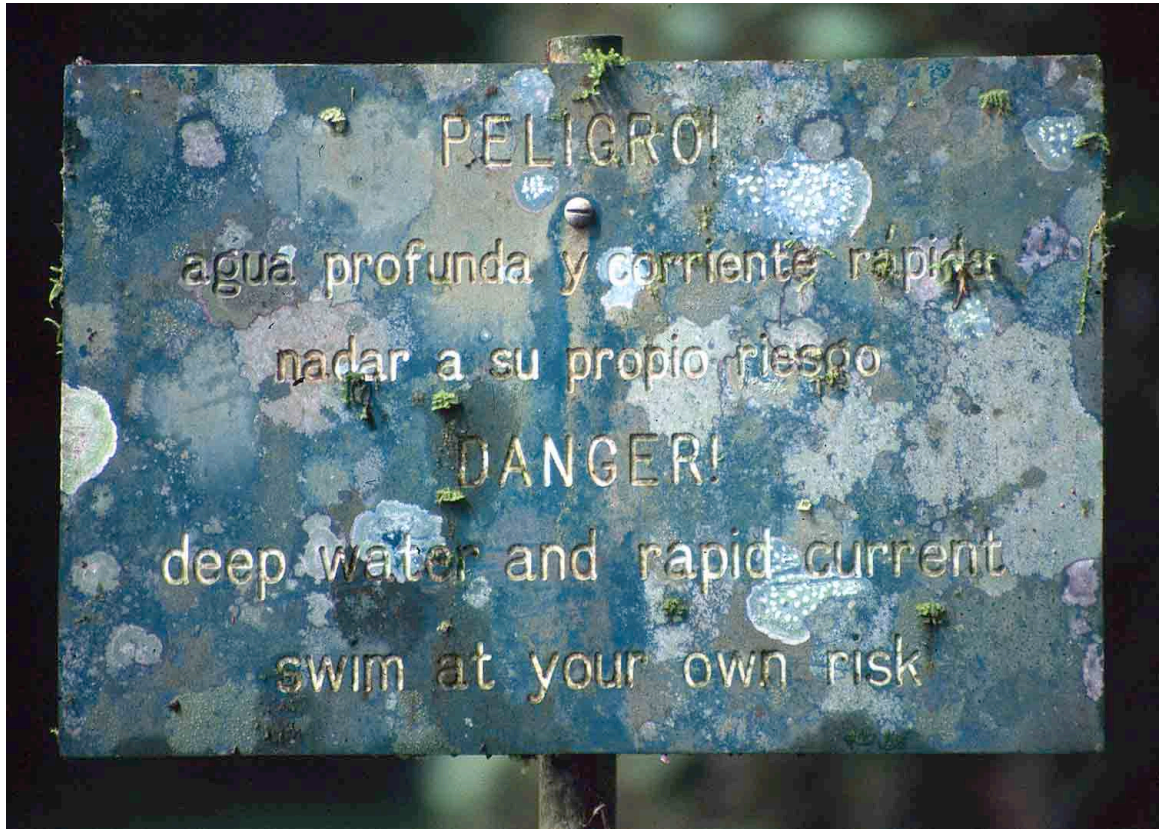

Plastic sign covered with thalli of 63 different lichen species
COSTA RICA