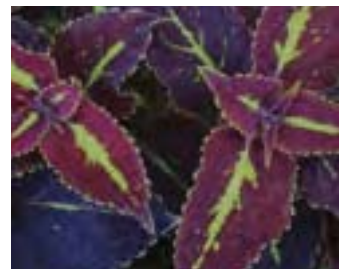

Coleus Main St Wall Street

Coleus Peters Wonder

**Coleus** continued  
26 Strip

Coleus Pineapple Beauty  
Serrated leaf margins. 31" plant.

Coleus Rustic Orange  
34" height.

Coleus Saturn

Coleus Solar Flare