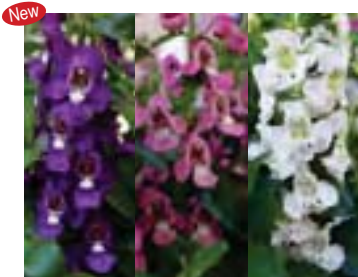

SAMPLER TRAYS

Sampler trays offer the flexibility of ordering **fewer quantities** of these items - ideal when 50 of one variety is too many...with these sampler trays you can get just **10 plants of each of 5 varieties.**

Pricing per individual item plus $3.00 split tray charge

1 – 50 Tray

Sampler Tray: Rex Begonia
Sampler Tray: Succulents

10 plants of each of 5 varieties of Rex Begonias - *Grower Assortment or choose your own*
10 plants of each of 5 varieties of Succulents - *Grower Assortment or choose your own*

CONFETTI GARDEN LINERS

Confetti Liners are in 50 Elle Containers

Confetti Aria
Angelonia Aria Purple / Angelonia Aria Pink
/ Angelonia Aria White