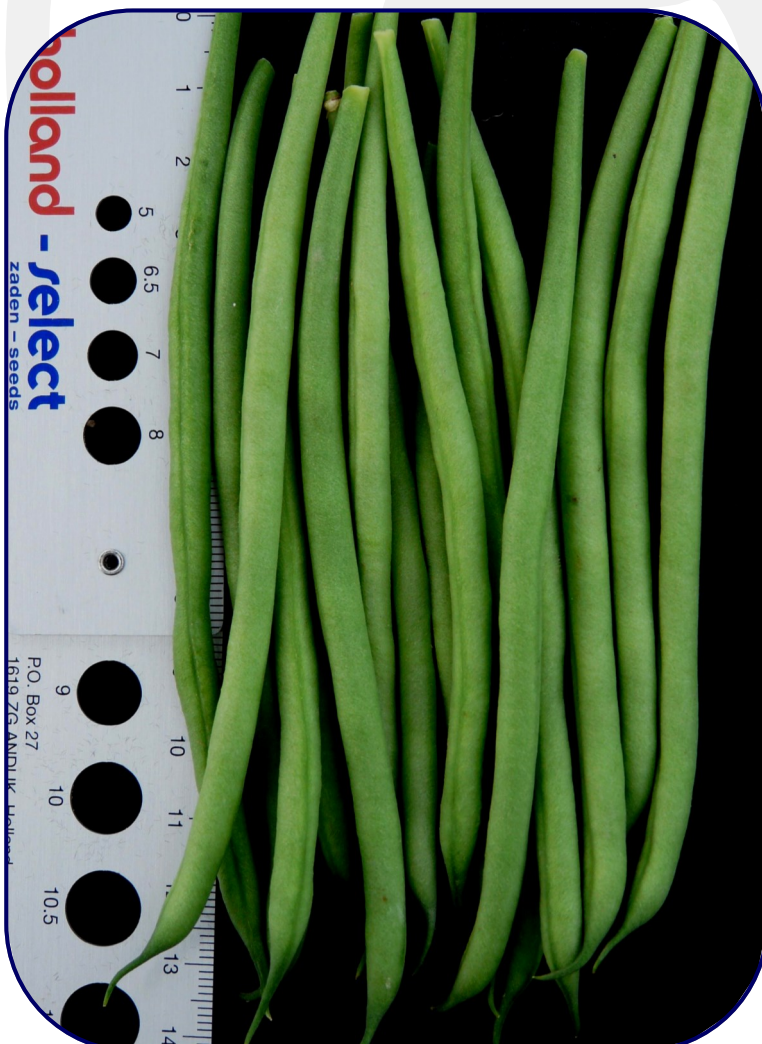

NAUTICA

Extra fine with black seeds and purple flowers.

Bush bean—Extra Fine

Variety	size <6,5	size 6,5-8	size 8-9	Pod Length	Pod Color	Maturity	Plant Height	Description
HS 811	75	25	0	12-13 cm	8		50 cm	Compact and upright plant architecture. Uniform pods are carried well of the soil.