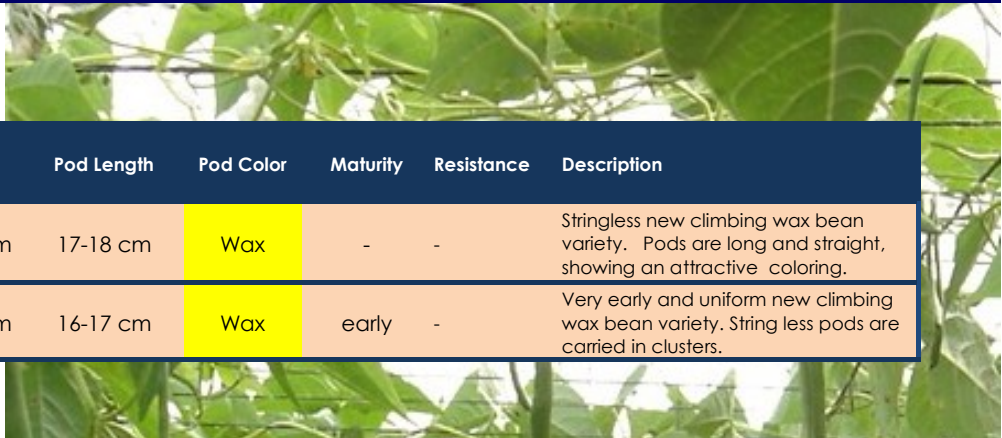

Variety	Width	Pod Length	Pod Color	Resistance	Description
GOLDFIELD	25 mm	26-28 cm	wax	V1	Outdoor. Bright yellow pods that do not turn pale, fleshy, straight.
GOLDEN GATE	24 mm	24-26 cm	wax	V1	Indoor and outdoor, a more open plant habit. Will produce uniform yellow pods. Highly recommended.

NEW

Introduction 2019 / 2020

SUNSHINE / HS 675

Stringless new climbing wax bean variety. Pods are long and straight, showing an attractive coloring.

SUNSHADE / HS 676

Very early and uniform new climbing wax bean variety. String less pods are carried in clusters.

Climbing beans - round podded

Variety	Size(mm)	Pod Length	Pod Color	Maturity	Resistance	Description
SUNSHINE / HS 675	9-10,5 mm	17-18 cm	Wax	-	-	Stringless new climbing wax bean variety. Pods are long and straight, showing an attractive coloring.
SUNSHADE / HS 676	9-10,5 mm	16-17 cm	Wax	early	-	Very early and uniform new climbing wax bean variety. String less pods are carried in clusters.

Variety	Size(mm)	Pod Length	Pod Color	Maturity	Resistance	Description
PYTHON	<9> mm	15-17 cm	8	mid	V1	Uniform pods with an attractive coloring, showing a little gloss.
COBRA	9 mm	18-20 cm	7	mid	A/V1	Black seeded stringless variety with purple flowers. Good shelf life. Indoor / outdoor.
MAMBA	9-10 mm	15-16 cm	8	early	V1	High yielding variety, suitable for both, indoor / outdoor production.
ISABEL	9-11 mm	14-16 cm	7	mid	V1	Outdoor. Will produce a slightly shorter pod size. All stringless.