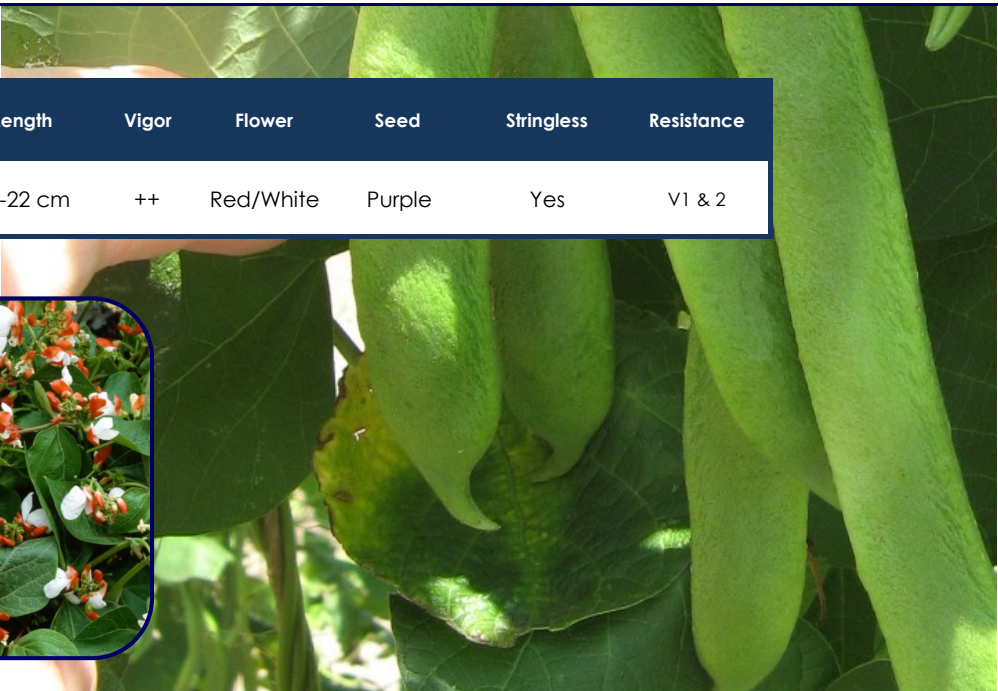

Runnerbeans - red / white

Variety	Length	Vigor	Flower	Seed	Stringless	Resistance
HESTIA (bush type)	20-22 cm	++	Red/White	Purple	Yes	V1 & 2