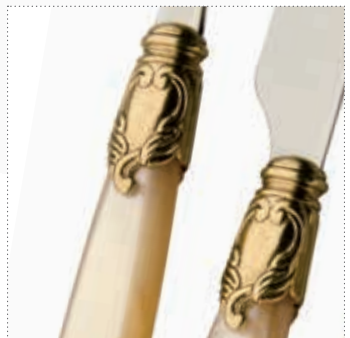

RCB/ ghiera con finitura argento antico, posata in acciaio inox 18/10, manico in acrilico madreperla.
RCB/ old silver plated metal ring with 18/10 stainless steel cutlery, acrylic mother-of-pearl handle.
RCB/ bague avec finition argent antique; couvert en acier massif et 18/10 manche nacré.
RCB/ mit Ring versilbert "antik", Besteck aus Edelstahl 18/10, Griff aus Acryl (Perlmutter).

ROCOCO

Old silverplated/ Goldplated

design: Virgilio Bugatti

RCD/ ghiera con finitura oro antico, posata in acciaio inox 18/10 e manico in acrilico madreperla.
RCD/ old gold plated metal ring with 18/10 stainless steel cutlery, acrylic mother-of-pearl handle.
RCD/ bague doré antique, couvert acier massif 18/10 et manche nacré.
RCD/ mit Ring optik "antik" Gold, Besteck aus Edelstahl 18/10, Griff aus Acryl (Perlmutter).

MADREPERLA/ mother of pearl colours - couleurs nacrés - perlmutter Farben	SILVER	GOLD
Cod. AM avorio - ivory - ivoire - elfenbein	☐	☐

Patent pending