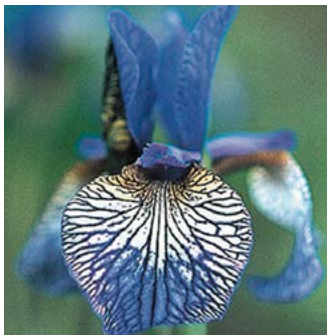

1 kus 60 Kč, 3/160 Kč.

I5574 ROARING JELLY

I5676 REGENCY BELLE

I5678 NOT QUITE WHITE

15690 SARAH TIFFNEY

15664 RUFFLED PLUS

15643 ROSY BOWL

15691 SEE YA LATER