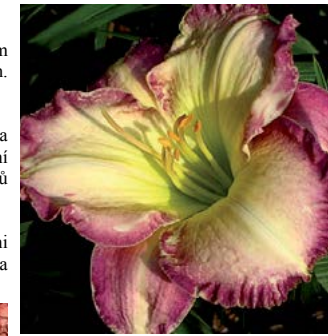

1 kus 80 Kč, 3/210 Kč.

D0867 SEA OF CORTEZ

D0868 SHADOWS ON THE RAINBOW

D1445 SHELTER COVE

D0306 SCARLET ORBIT

D0490 SEAL OF APPROVAL

D0639 SHERRY LANE CARR

D2106 SHIPWRECK COVE