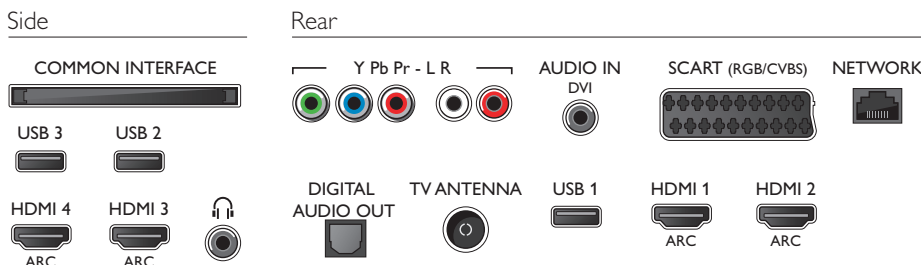

Dimensions

- Box dimensions (W x H x D): 1060 x 625 x 131 mm
- Set dimensions (W x H x D): 918 x 531 x 64 mm
- Set dimensions with stand (W x H x D):

- 918 x 594 x 213 mm
- Product weight: 8.8 kg
- Product weight (+stand): 10.2 kg
- Weight incl. Packaging: 11.4 kg
- VESA wall mount compatible: 200 x 200 mm

Accessories

- Included accessories: Remote Control, 2 x AAA Batteries, Table top stand, Power cord, Quick start guide, Legal and safety brochure

Connections

Issue date 2016-01-18

Version: 3.4.1

12 NC: 8670 001 23757
EAN: 87 18863 00275 9