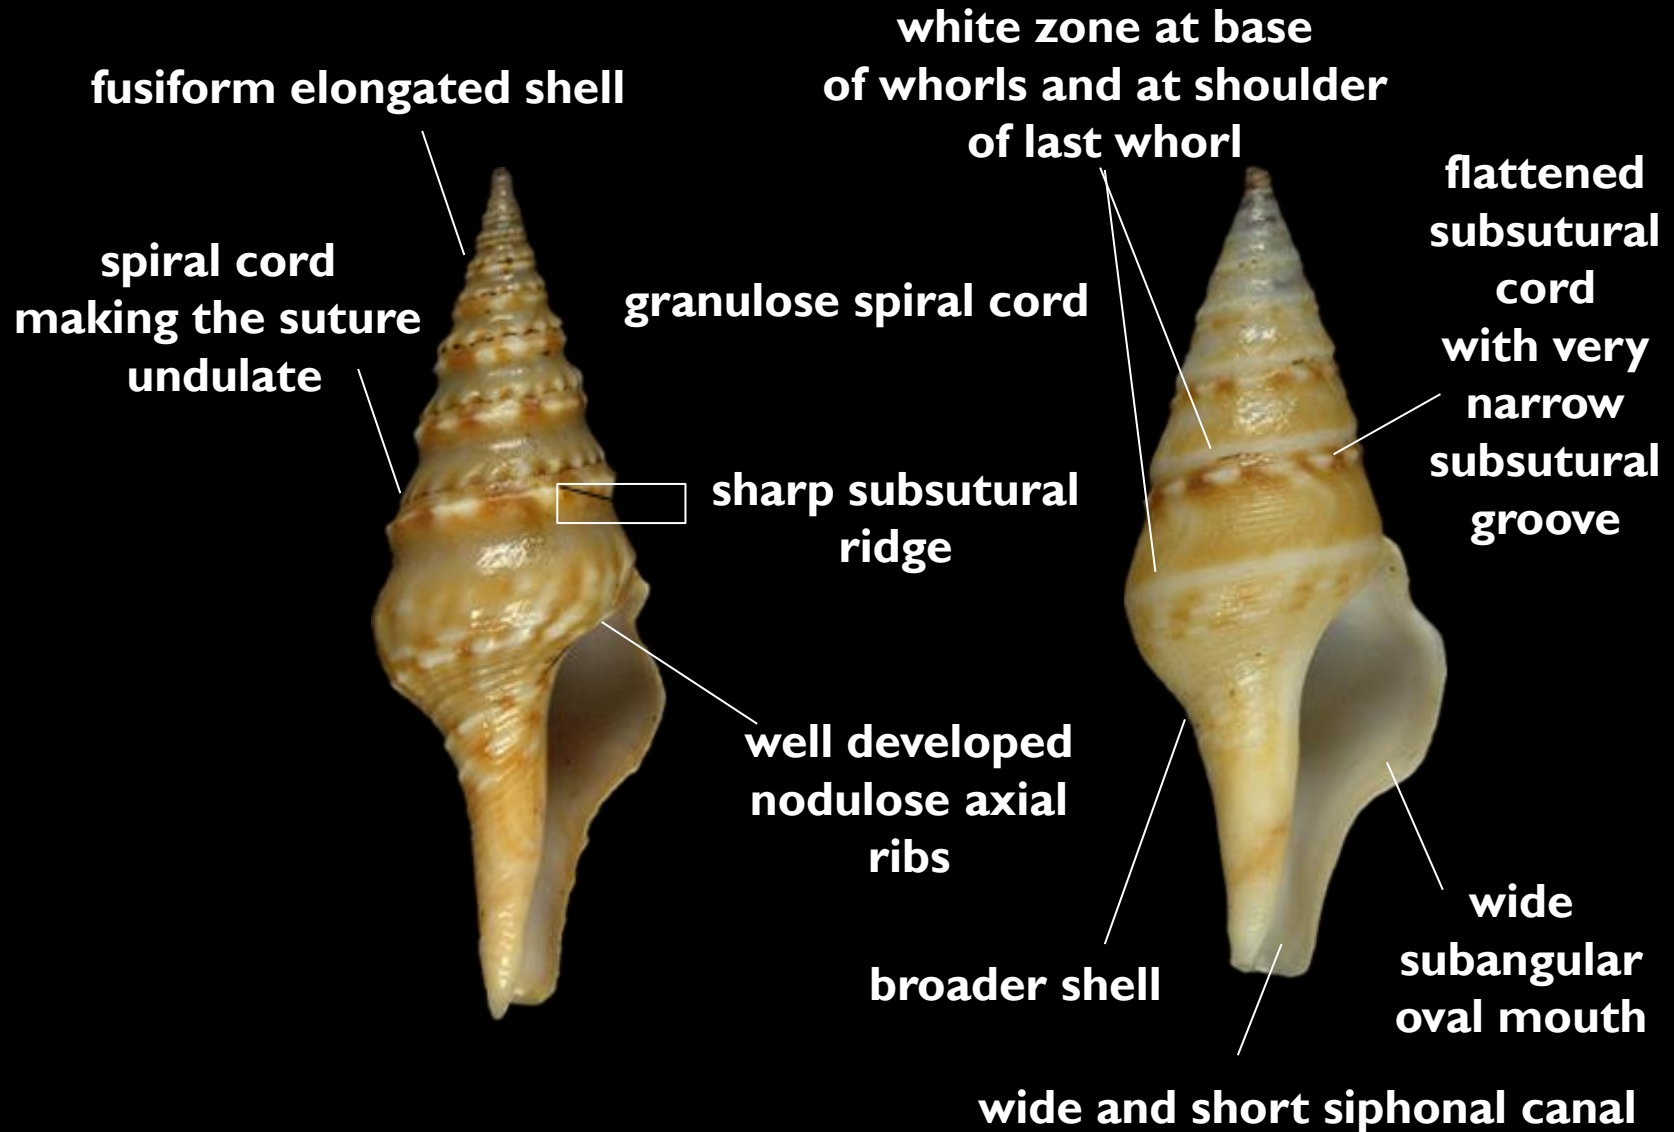

Nolf & Verstraeten, 2006

N Angola

Paratype 9

Paratype 9

Comparison of the protoconch and the teleoconch

Clavatula quinteni

Clavatula xanteni

Comparison of the characteristics

Comparison of the radula

Clavatula quinteni

Clavatula xanteni

sharp pointed barbe

History: Rolán & Ryall, 2006 mss.

‘Clavatula bernardi’

History: Rolán & Ryall, 2006 mss.

radula of '*C. bernardi*'