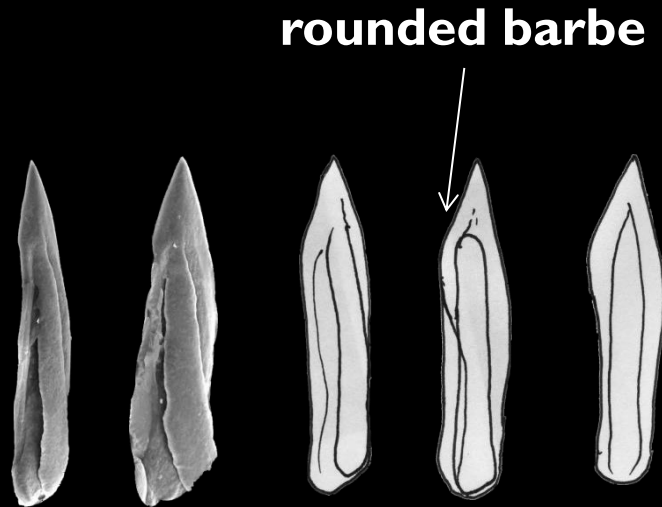

Nolf & Verstraeten, 2006

N Angola

Paratype 9

Paratype 9

Comparison of the protoconch and the teleoconch

Clavatula quinteni

Clavatula xanteni

Comparison of the characteristics

Comparison of the radula

Clavatula quinteni

Clavatula xanteni

sharp pointed barbe

History: Rolán & Ryall, 2006 mss.

‘Clavatula bernardi’

History: Rolán & Ryall, 2006 mss.

radula of '*C. bernardi*'