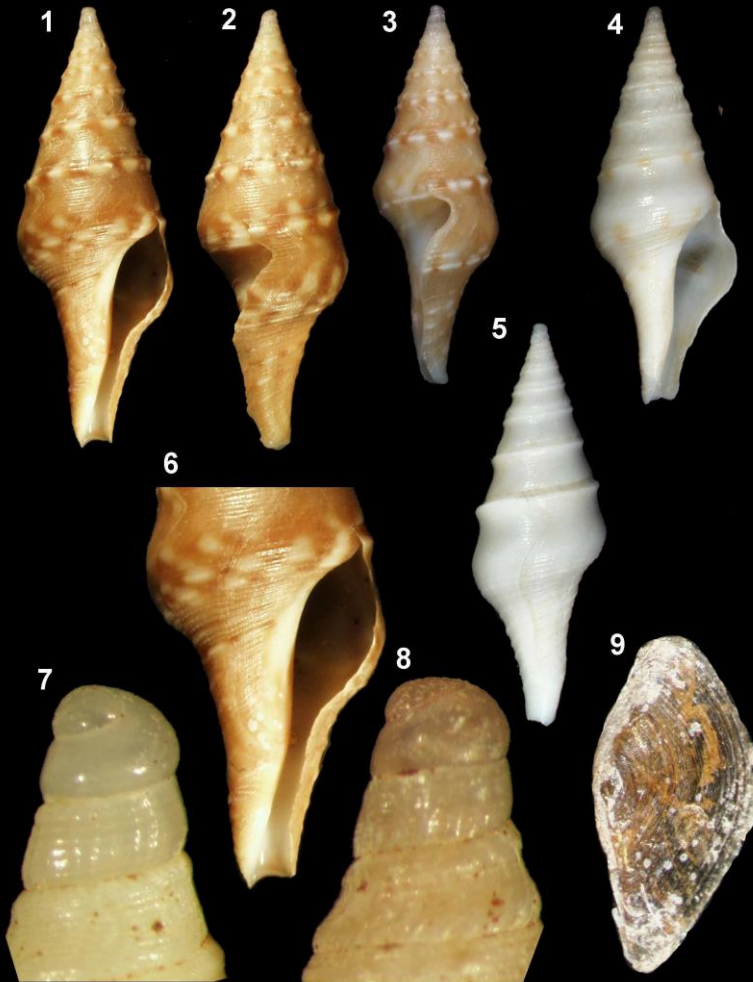

Nolf & Verstraeten, 2006

N Angola

Paratype 9

Paratype 9

Comparison of the protoconch and the teleoconch

Clavatula quinteni

Clavatula xanteni

Comparison of the characteristics

Comparison of the radula

Clavatula quinteni

Clavatula xanteni

sharp pointed barbe

History: Rolán & Ryall, 2006 mss.

‘Clavatula bernardi’

History: Rolán & Ryall, 2006 mss.

radula of '*C. bernardi*'

Clavatula sp.
juvenile specimen

off Luanda, Angola

Clavatula quinteni