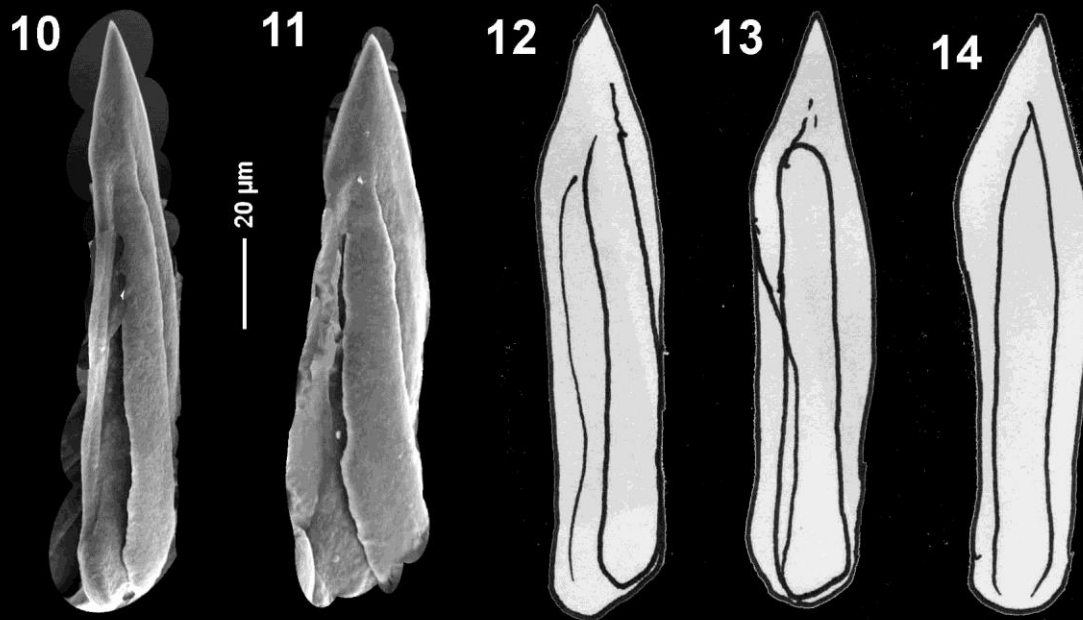

Nolf & Verstraeten, 2006

N Angola

Paratype 9

Paratype 9

Comparison of the protoconch and the teleoconch

Clavatula quinteni

Clavatula xanteni

Comparison of the characteristics

Comparison of the radula

Clavatula quinteni

Clavatula xanteni

sharp pointed barbe

History: Rolán & Ryall, 2006 mss.

‘Clavatula bernardi’

History: Rolán & Ryall, 2006 mss.

radula of '*C. bernardi*'