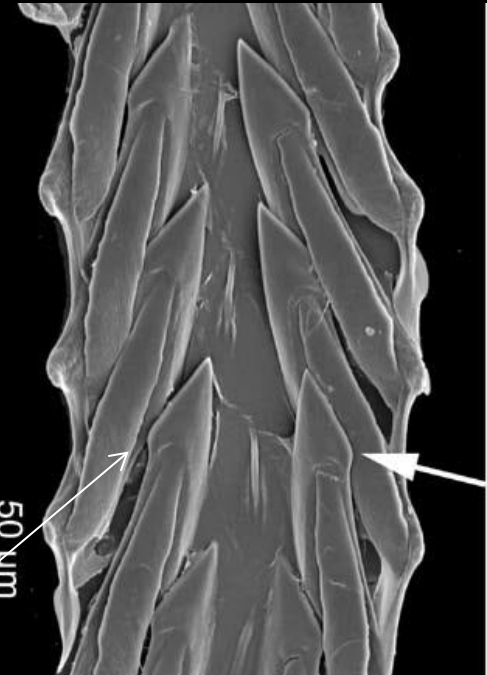

Nolf & Verstraeten, 2006

N Angola

Paratype 9

Paratype 9

Comparison of the protoconch and the teleoconch

Clavatula quinteni

Clavatula xanteni

Comparison of the characteristics

Comparison of the radula

Clavatula quinteni

Clavatula xanteni

sharp pointed barbe

History: Rolán & Ryall, 2006 mss.

‘Clavatula bernardi’

History: Rolán & Ryall, 2006 mss.

radula of '*C. bernardi*'