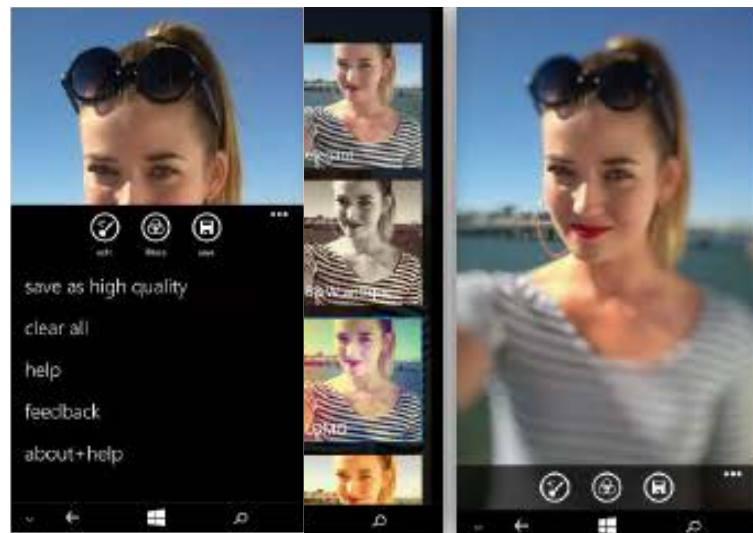

LUMIA SELFIE APP

The Glam Me App has been updated with new features and a new name. Now known as Lumia Selfie, the app helps people create the perfect selfie with the introduction of several great new features.

Sound Guided Capture

Selfies are now easier to take with sound-guided capture for the rear-facing, main camera. Swipe left or right to access new editing effects in the main view and tap anywhere on the screen using the main camera to take your selfie.

Creative Tools for Unique Selfies

Now you can also compare your original photo with a long-press, or adjust the white balance and exposure on the face with updated editing tools. Use new frames and templates as well as reframe for better angles – even images opened directly from the gallery or straight from the app can be edited!

Improvements Across the Board

Lumia Selfie offers improved speed, quality, and editing alongside automatic focusing on faces, performance improvements of the beautification processing as well as higher quality images when cropping.

Even Further Enhancements

The updated Creative Studio helps selfies look even better with improved effects and higher resolution editing. Found your best filter? The app remembers your last setting so your preferred level of beautification is instantly applied.