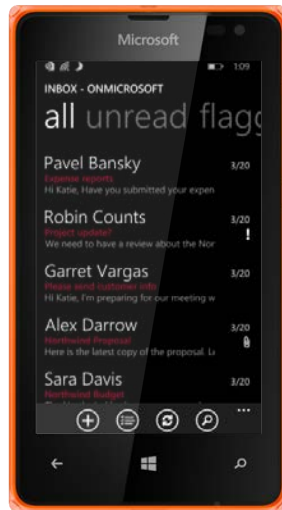

Windows Phone makes managing your email easier than ever. If you're like most people, you probably have at least one email account for work and two or more personal accounts. However, many smartphones today take an all-or-nothing approach when it comes to email; either all your inboxes are combined or all of them are separate. Your Windows Phone takes a smarter approach, putting you in control by letting you combine email from two or more accounts in a single Linked Inbox, which you can pin to the Start screen for easy access. You can also pin specific email folders to the Start Screen.

Windows Phone includes other powerful email tools, too. Conversation view groups your email by sender and subject, so that you can easily get to earlier messages on a topic. You can search your inbox by keyword, flag emails for future follow-up, filter by status (such as unread, flagged or urgent), and delete multiple messages at once. Phone numbers and addresses are automatically hyperlinked in email messages, enabling you to call or map them with just a tap.

With Windows Phone, you can even dictate your email messages. We also added a dark inbox view that matches your phone's Theme - just tap More > Settings from within Outlook Mobile to adjust this and other settings.

EMAIL CALENDAR INTEGRATION

Email on Windows Phone works hand-in-hand with your phone's calendar to help you do more. For example, you can view and respond to meeting requests directly from your inbox, just like with your PC.

Email on Windows Phone 8.1 even works with your phone's Calendar, making it easy to respond to meeting requests. Windows Phone 8.1 also offers advanced support for Microsoft Exchange Server, with capabilities that include reading IRM-protected emails, send and received signed and encrypted email using S/MIME, alpha-numeric PINs, setting Out-of-Office messages, syncing Outlook tasks, and searching the email server for messages.

MULTIPLE EMAIL ACCOUNTS

With Windows Phone, you can easily set up and check multiple email accounts, including Hotmail, Outlook.com, Office 365, Yahoo Mail, Google Mail, iCloud, Sina Weibo and most industry-standard POP and IMAP email services.

Windows Phone also works with one or more Exchange Server accounts, enabling you to act on job-related email and meeting requests while on-the-go. By default, you'll see a separate Live Tile on the Start screen for each account that shows you the number of new messages for that account.

DID YOU KNOW?

You can search your inbox by keyword, flag emails for future follow-up, and filter by unread, flagged or urgent status.

DID YOU KNOW?

With Windows Phone 8.1, you can view and manage email from multiple email accounts in a single Linked Inbox.

DID YOU KNOW?

Microsoft Office documents sent as email attachments can be downloaded, opened, and saved in the Office Hub. You can also access documents stored on your SharePoint Server.