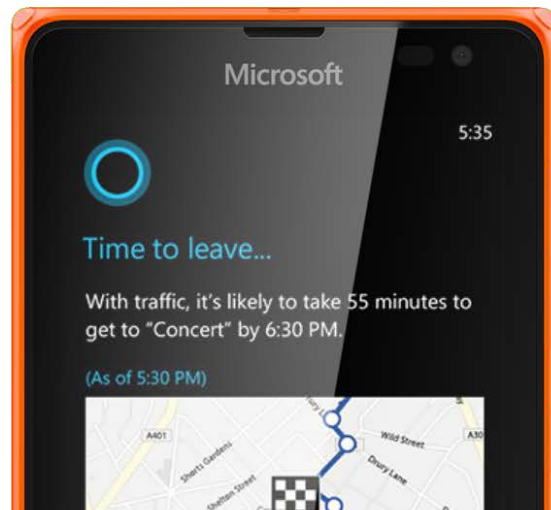

## STORE LIVE TILE (US only)

The Store Live Tile displays featured apps and games that are the most popular in the Store, or most relevant for you.

Lumia 532