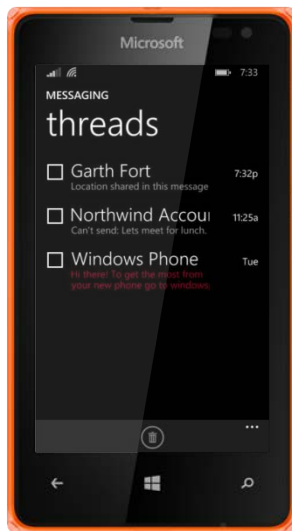

THREADS

You'll see your Threads whenever you launch Messaging. They're organized by conversation to help you keep track of who said what. Threads with messages you haven't viewed are in colour, enabling you to quickly see which people have reached out to you or replied to a message you sent. Buttons at the bottom of the panel provide quick access to common actions. Tap New to start a new Thread. You can also search threads for specific words or names. Tap More to quickly access draft text messages. Or go to Settings to Group Text (described below) on or off. You can also turn on Text Message Backup to back up your messages to the cloud. That way, if you ever have to retrieve your backup texts, you can select to download all of your text messages (or just your texts from last month or the past year).

MUTE AND QUIET HOURS

If you are busy and don't want to receive text notifications, you can now tap the More button to mute the thread.

SEND AND RECEIVE MESSAGES WITH YOUR VOICE

Built-in voice-to-text conversion in Windows Phone 8.1 makes it easy to compose messages using your voice. It works with email, text messages, and IMs, as well as hands-free text messaging for use with headsets and Bluetooth devices.

NEVER MISS A MESSAGE

When you receive a new text message or, you'll hear a sound and a brief notification will appear at the top of the screen, even if your phone is locked. When you have new messages, the Messaging Tile on the Start screen will show you how many you have and the emoticon on the Tile will change.

SEND PHOTOS, CONTACTS, AND MORE

Windows Phone supports MMS and photo attachments in Messenger, so you can send photos that are saved to your phone and links to websites within your messages. Just tap Attach when composing a message and choose a photo — you can choose from your online albums and the photos on your phone. Or tap Camera at the bottom of the screen to use your phone's camera to take and include a new photo on the fly. And now, with Windows Phone 8.1, you can also share contacts, videos, voice notes, contact cards and Office documents via text message. To share your location when composing a message, simply tap Attach > My Location. Windows Phone will instantly pinpoint your location and add a small map to your message.

DID YOU KNOW?

The Word Flow keyboard makes using emoticons more fun and easy. Just tap the emoticon key on the keyboard to choose from hundreds of new ones. In fact, we added so many that we had to redesign the emoticon chooser.

DID YOU KNOW?

Windows Phone makes it easy to act on the content of text messages and IMs by enabling you to send an email, call a phone number, open a website, or map an address with just a tap.