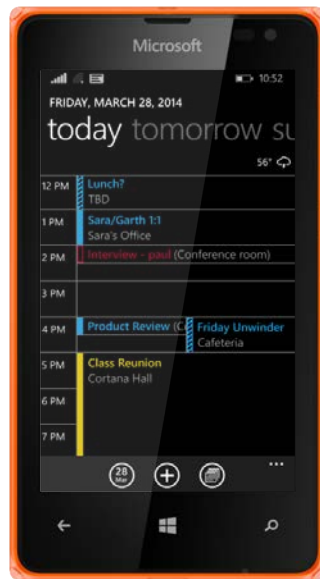

IMPROVED CALENDAR

Windows Phone provides powerful calendar tools to help you stay on top of your day, beginning by displaying your next appointment on the lock screen and Start screen. With Windows Phone 8.1, you can now view your schedule in different ways, with interactive weekly, monthly and even yearly calendars, all just one tap away.

Automatic weather forecasts appear above each day to help you dress for the weather. Appointments from multiple calendars are displayed in one place and colour-coded — including your Room and Facebook events.

ALWAYS KNOW WHAT'S NEXT

Your Windows Phone puts upcoming appointments front and centre. Your next appointment is readily displayed on your phone's lock screen and as a large notification just prior to your meeting. You'll also see your next meeting displayed on the Calendar Live Tile on the Start screen — showing you at a glance where you need to be next.

SEE ALL YOUR CALENDARS IN ONE PLACE

Your Windows Phone supports multiple calendars, including those from Hotmail, Outlook.com, Google, Yahoo, Exchange Server, your Rooms, and Facebook, with the ability to turn each one on or off at any time. You'll see appointments across all your calendars in a single view, with appointments from each calendar colour-coded to help you differentiate between personal and work commitments at a glance. You can sync and view multiple calendars for Exchange ActiveSync-enabled accounts.

QUICK EVENTS

Quick Events in Windows Phone 8.1 let you create appointments faster by typing the subject from directly within your calendar's day view — just tap the time for the appointment in the displayed grid and start typing.

VIEW YOUR COMPLETE SCHEDULE YOUR WAY

Windows Phone gives you multiple ways to view your calendar, depending on whether you're making a new appointment or working your way through an already packed day, week or month. Just tap the View button to select an interactive day, week, month view. You can even access your yearly calendar. Each view lets you slide left or right to instantly see past or future dates. For example, on the day view, you can slide left to see tomorrow's schedule or slide right to see your appointments from yesterday. You can always return to your current schedule by tapping the Today button. And because each view is interactive, you can quickly tap a week, month or year to drill right down to specific appointments.

DID YOU KNOW?

When viewing a meeting on your calendar you can view a complete list of attendees by tapping the Attendees link.

DID YOU KNOW?

By opening an appointment and tapping the Late button that looks like a running figure you can send an email telling everyone that you're running late.

DID YOU KNOW?

Windows Phone lets you use your calendar to sync, view, and manage your Task List, which you'll find by tapping the More button.