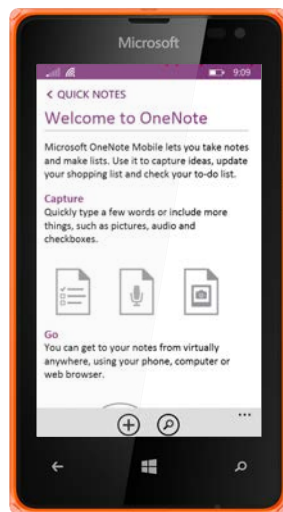

ONENOTE MOBILE

OneNote Mobile makes it easy to capture notes and ideas on the go. You can type a note, use your phone's camera to capture a photo and insert it into a note, capture audio using your phone's microphone, or dictate a voice note while you're doing something else on your phone and have it automatically transcribed and inserted into OneNote. It can even work when your phone is locked.

ON THE START SCREEN

OneNote is a separate app on your Start screen, enabling you to get to it even faster. Tap the OneNote Live Tile on the Start screen to see all your OneNote notebooks. By default, you'll see any existing notebooks on OneDrive that are tied to the Microsoft account you used to set up your phone, as well as a new one that was created when you set up your phone. You'll also see a shared notebook for any Rooms you've created.

The OneNote Live Tile will even show you which note was updated last. If you want, you can pin individual notes to the Start screen for faster access.

FIND YOUR NOTES FAST

If you find yourself using OneNote more and more, don't worry. It's easy to navigate your notebooks. You can also search the text in your notes — just tap Search and enter a word or phrase. Or tap Recent to see your notes in the order you last accessed them.

AUTOMATIC SYNC WITH ONEDRIVE AND OFFICE 365

By default, all your OneNote notebooks are automatically synced with OneDrive or OneDrive Pro on Office 365, making it easy to create a to-do list on your PC and then check off items as they're completed on your phone. It works the other way, too, so you can capture a photo of a whiteboard using your phone and then view it on your PC using the desktop version of OneNote or the OneNote Web App. Of course, you have complete control over which notebooks or pages in a notebook are synced. (Not all notebooks or pages are synced, only the ones you access.)

EASY INFORMATION CAPTURING AND RICH FORMATTING

When you're viewing a note, just tap on the screen where you want to edit the note — it'll bring up the Word Flow Keyboard, which can help correct and predict your typing. Below the keyboard, you'll see buttons for inserting a To-Do item with checkbox, creating a bulleted list, inserting an existing photo (or capturing and inserting a new one), and capturing audio using your phone's microphone. Tap More to the right of those buttons to share a note, pin it to Start, create a numbered list, increase or decrease indent, or choose formatting options that include bold, italics, underlined, and highlighting.

DID YOU KNOW?

You can send photos to OneNote. Just shoot a picture with the camera, tap and hold the photo, tap Share, and choose OneNote.

DID YOU KNOW?

You can dictate your notes and have them automatically transcribed and added to OneNote, without having to type them in by hand: press and hold the Search button to activate Speech. Say "Note" and speak your note.