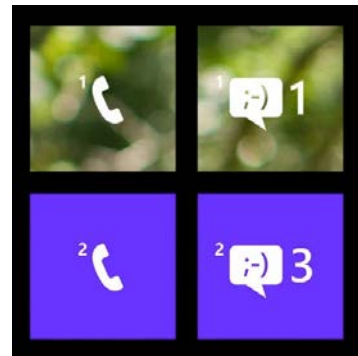

TWO SIMS, ONE PHONE

- **Never miss a call** With Smart Dual SIM, all phone calls are delivered to the one phone ensuring people never miss a call. No more managing calls on multiple phones.
- **Save time and effort** Why carry around two phones, or constantly swap SIMs, when Windows Phone 8.1 very smartly displays your two SIM accounts separately, clearly labelling them 1 and 2, as well as highlighting each with different colours? It couldn't be easier.
- **Going abroad** While you remain connected to home with one SIM, getting an additional local SIM card while traveling makes it cheaper to connect with friends that live in your chosen destination too.
- **Full coverage** Avoid coverage 'not-spots' with two SIMs from opposing networks; when one loses signal, just use the other one. That way, you're always connected.
- **Work smart** Enjoy the convenience of just one phone that can serve your business and personal communication needs.
- **Save money** From buying just one phone instead of two, to enjoying the flexibility of choosing the best tariff for your connection with two SIMs, there's money to be saved with the Lumia 532 Dual SIM.